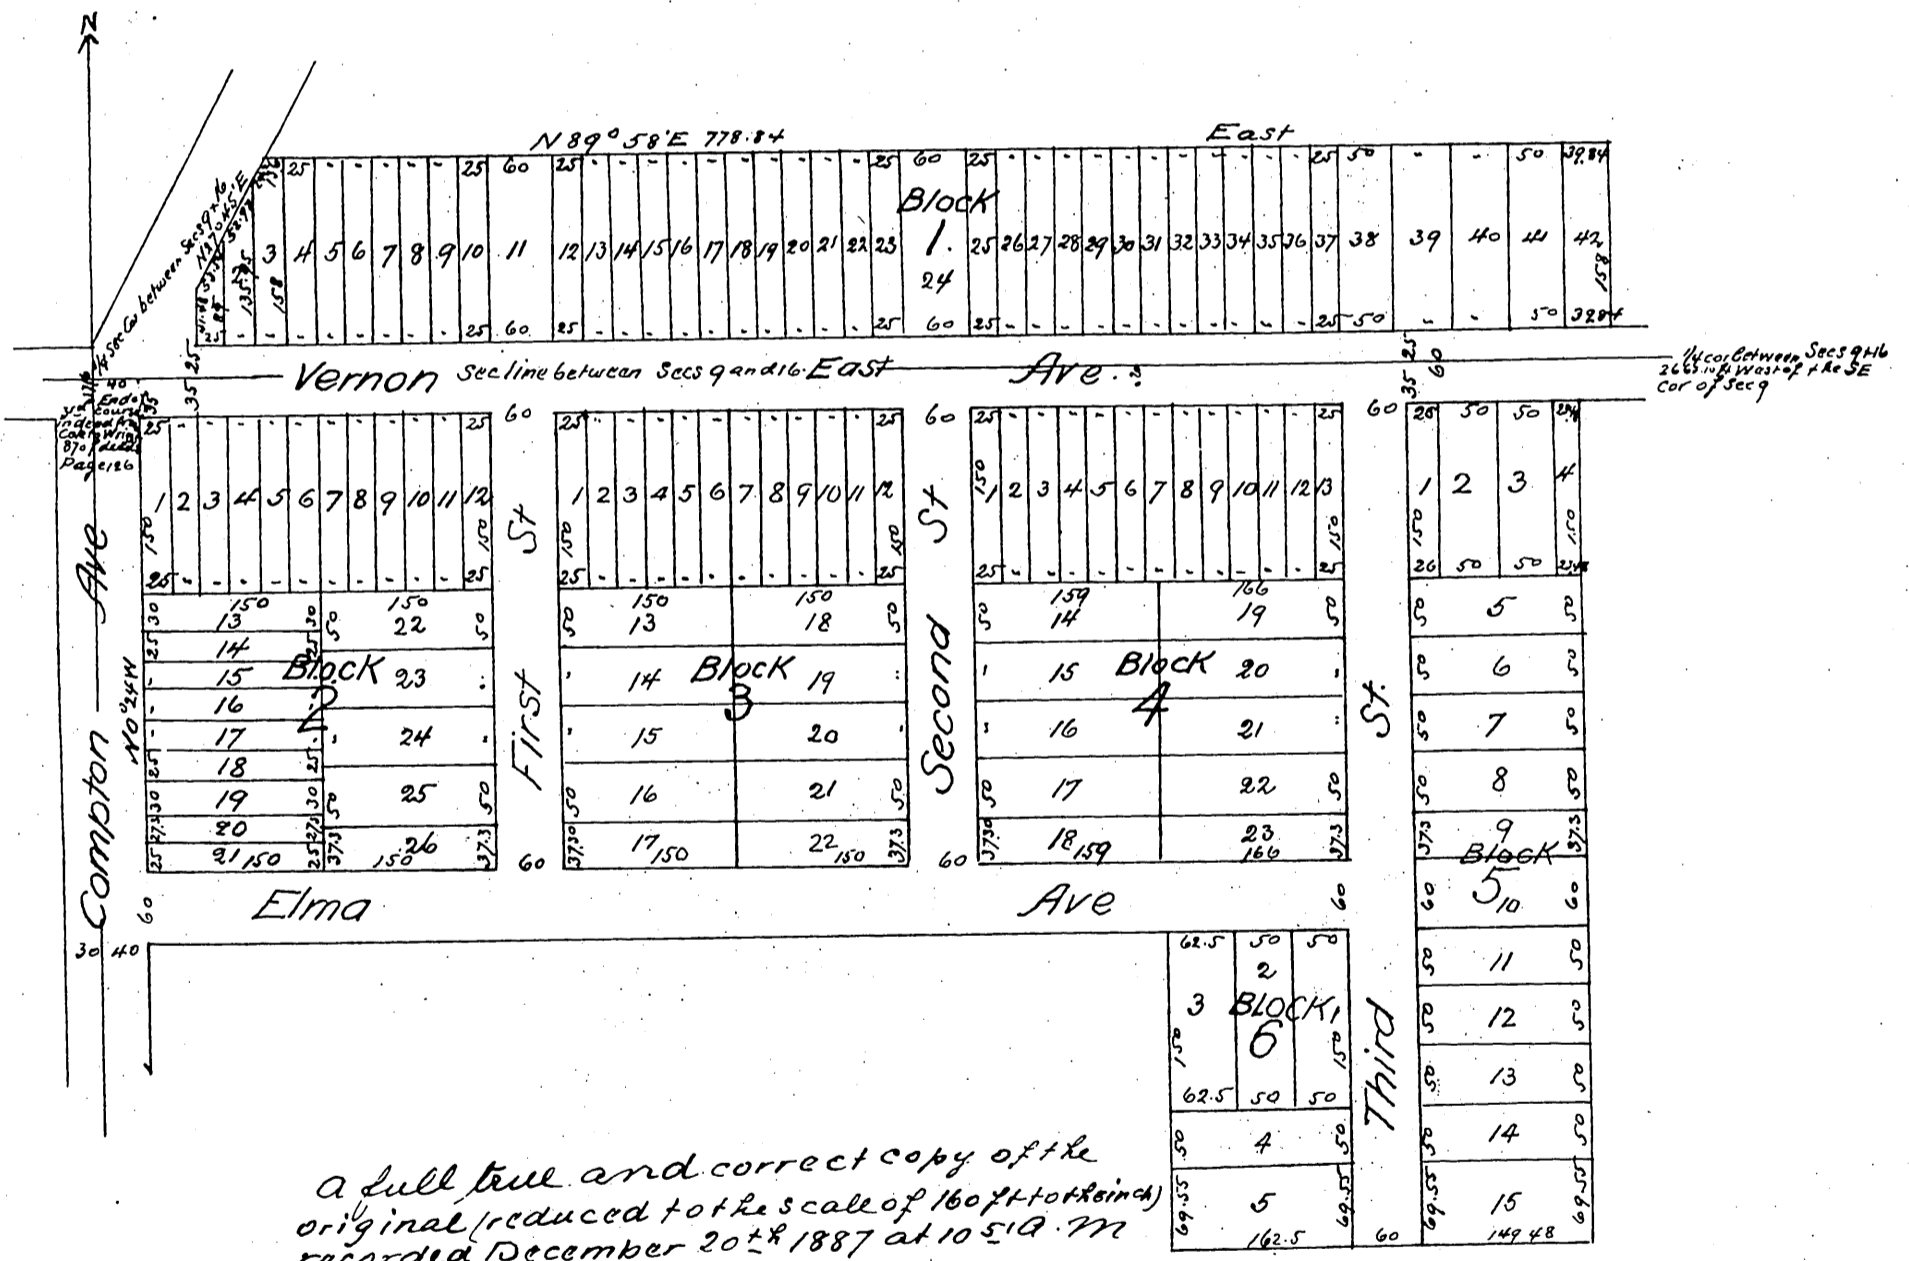

Map of Dawand Niles Subdivision of the Town of Vernondale

Being a replat of John B. Niles Subdivision of Town of Vernondale recorded in book 19 of Miscellaneous Records page 7 and 8.

Note

This Tract of Land is situated in Sections 9 and 16 Township 2 South Range 13 West and is included within the exterior boundaries of the tract of land described in the following deeds of conveyance
 Gale to Wright Book 87 Deeds 126
 Pinney to Pinney - 194 - 511
 Armstrong to Millsap - 135 - 572.
 Los Angeles Co Records.

A full true and correct copy of the original (reduced to the scale of 160 ft to the inch) recorded December 20th 1887 at 10 51 A.M. at request of A. and T. T. Co

Frank A. Gibson Co. Recorder
 by Wm. J. Johnston Deputy