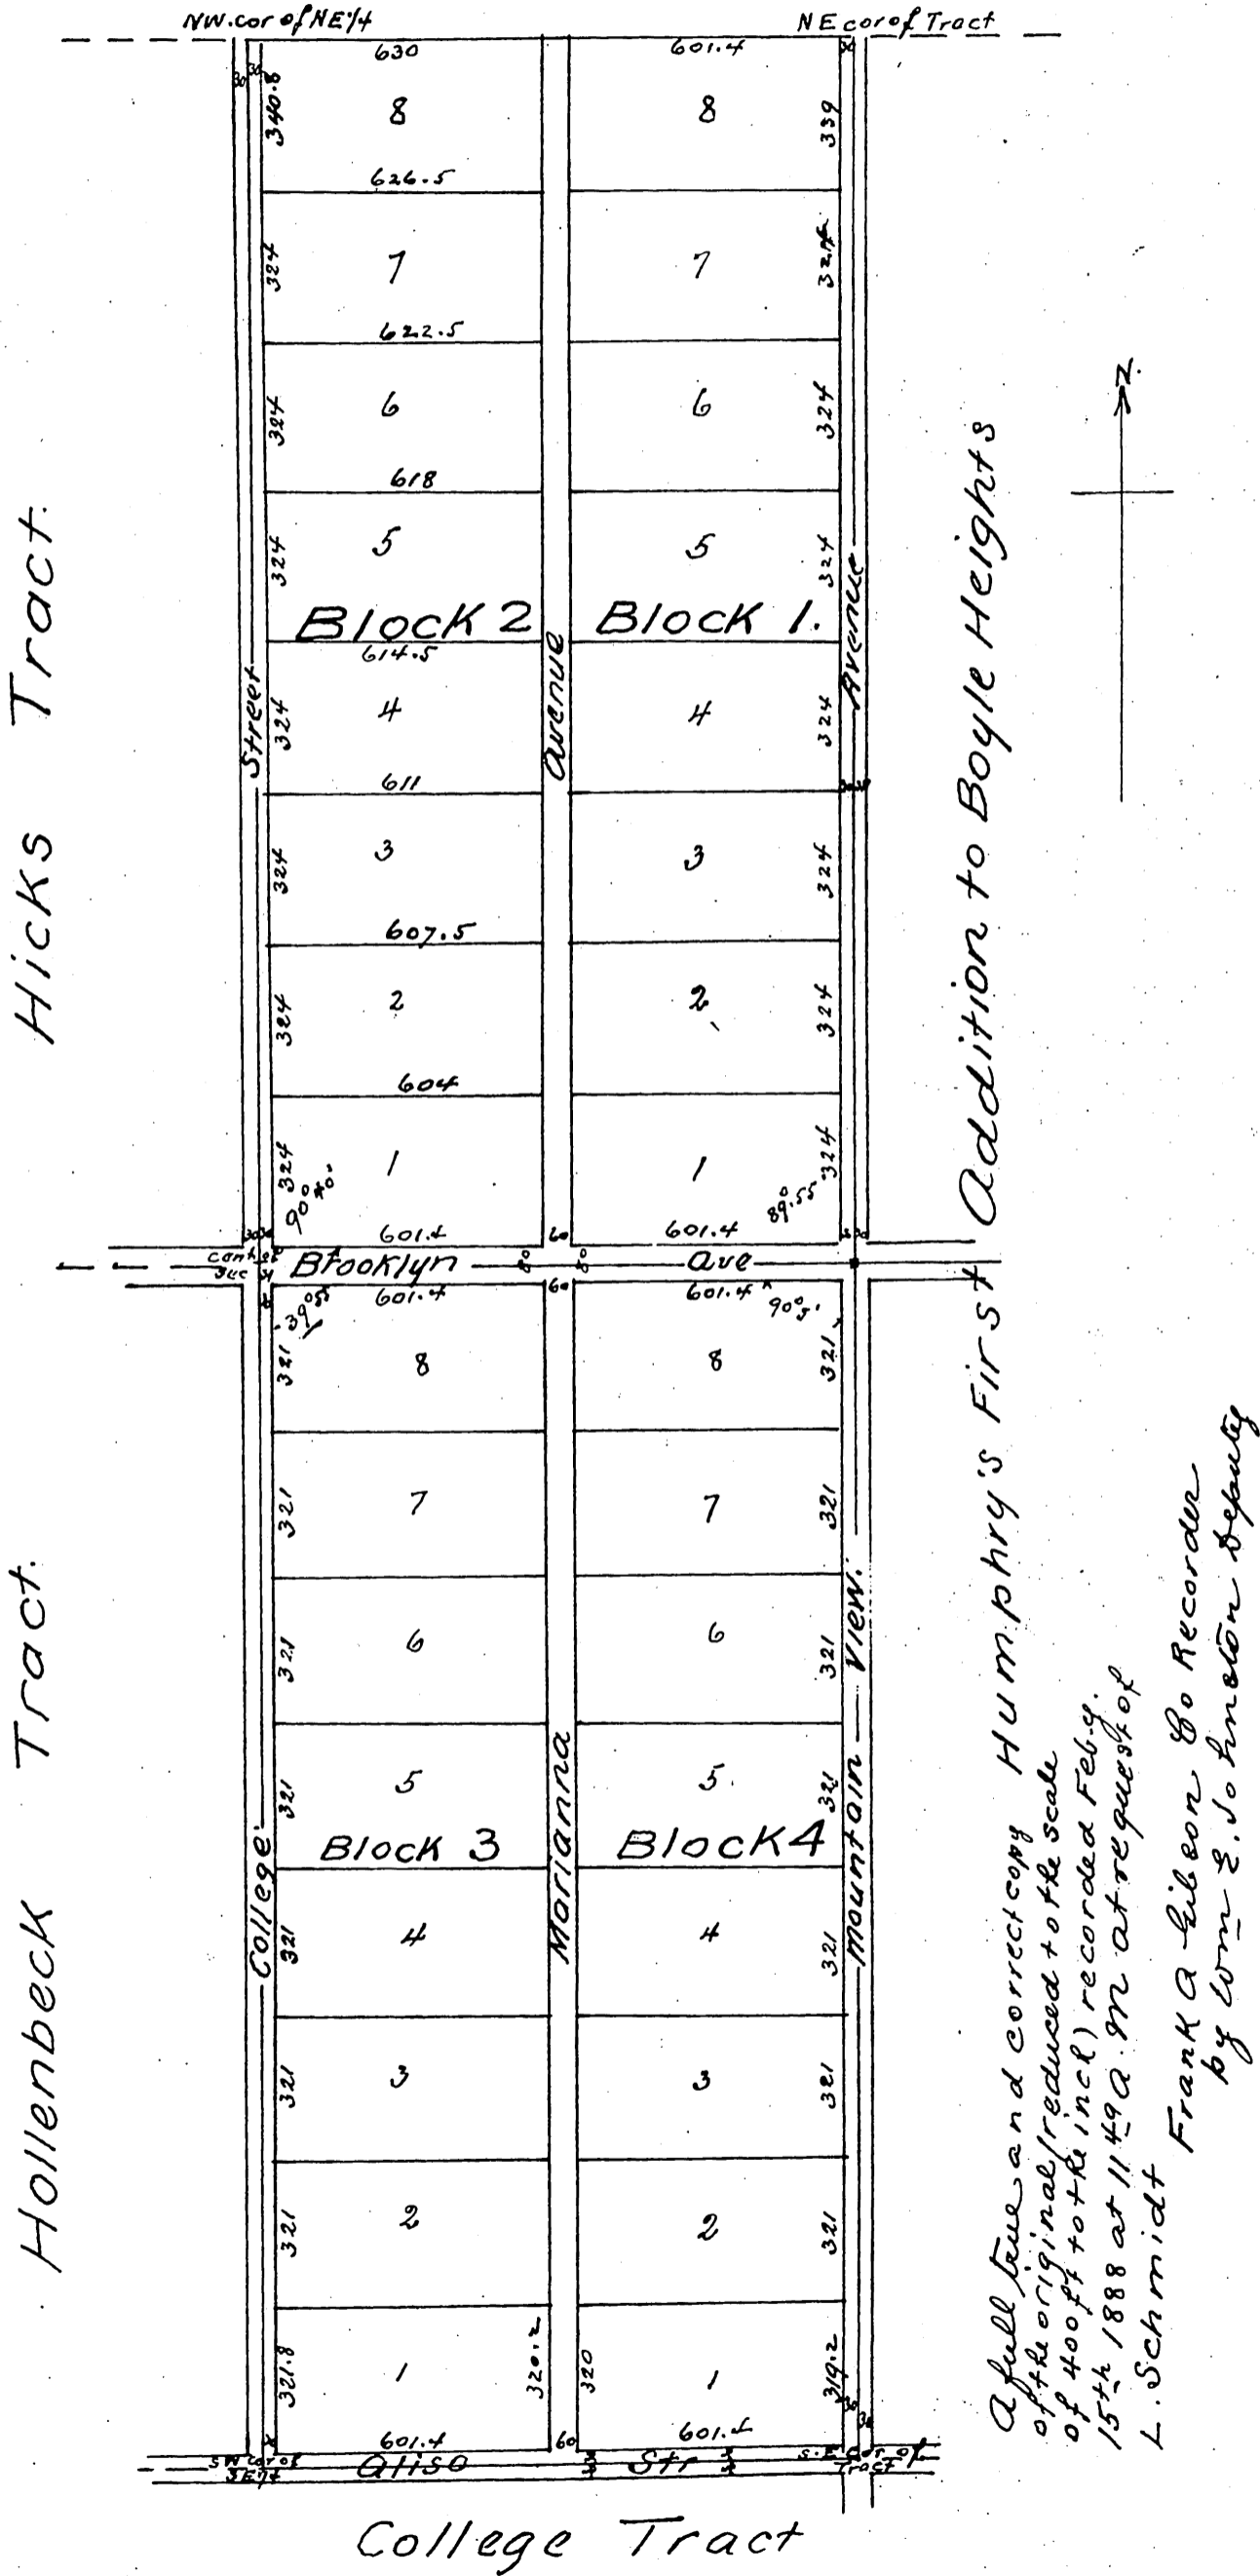

Map of the Sales Tract

owned by Mrs Marianna Sale Goyheneche
 being a Subdivision into 5 acre Lots of the W 1/2 of the NE 1/4 and
 the W 1/2 of the SE 1/4 of Sec 31 T 1 S R. 12 W. S B M 3/4 of a mile East
 of limits to the city of
Los Angeles Cal
 Surveyed by J. M. Farney M. E. February 1888
 Scale 150 ft = 1 inch

A full true and correct copy
 of the original (reduced to the scale
 of 400 ft to the inch) recorded Feb. 9.
 15th 1888 at 11:49 A. M. at request of
 L. Schmidt
 Frank A. Gibson Co Recorder
 by Wm. E. Johnston Deputy