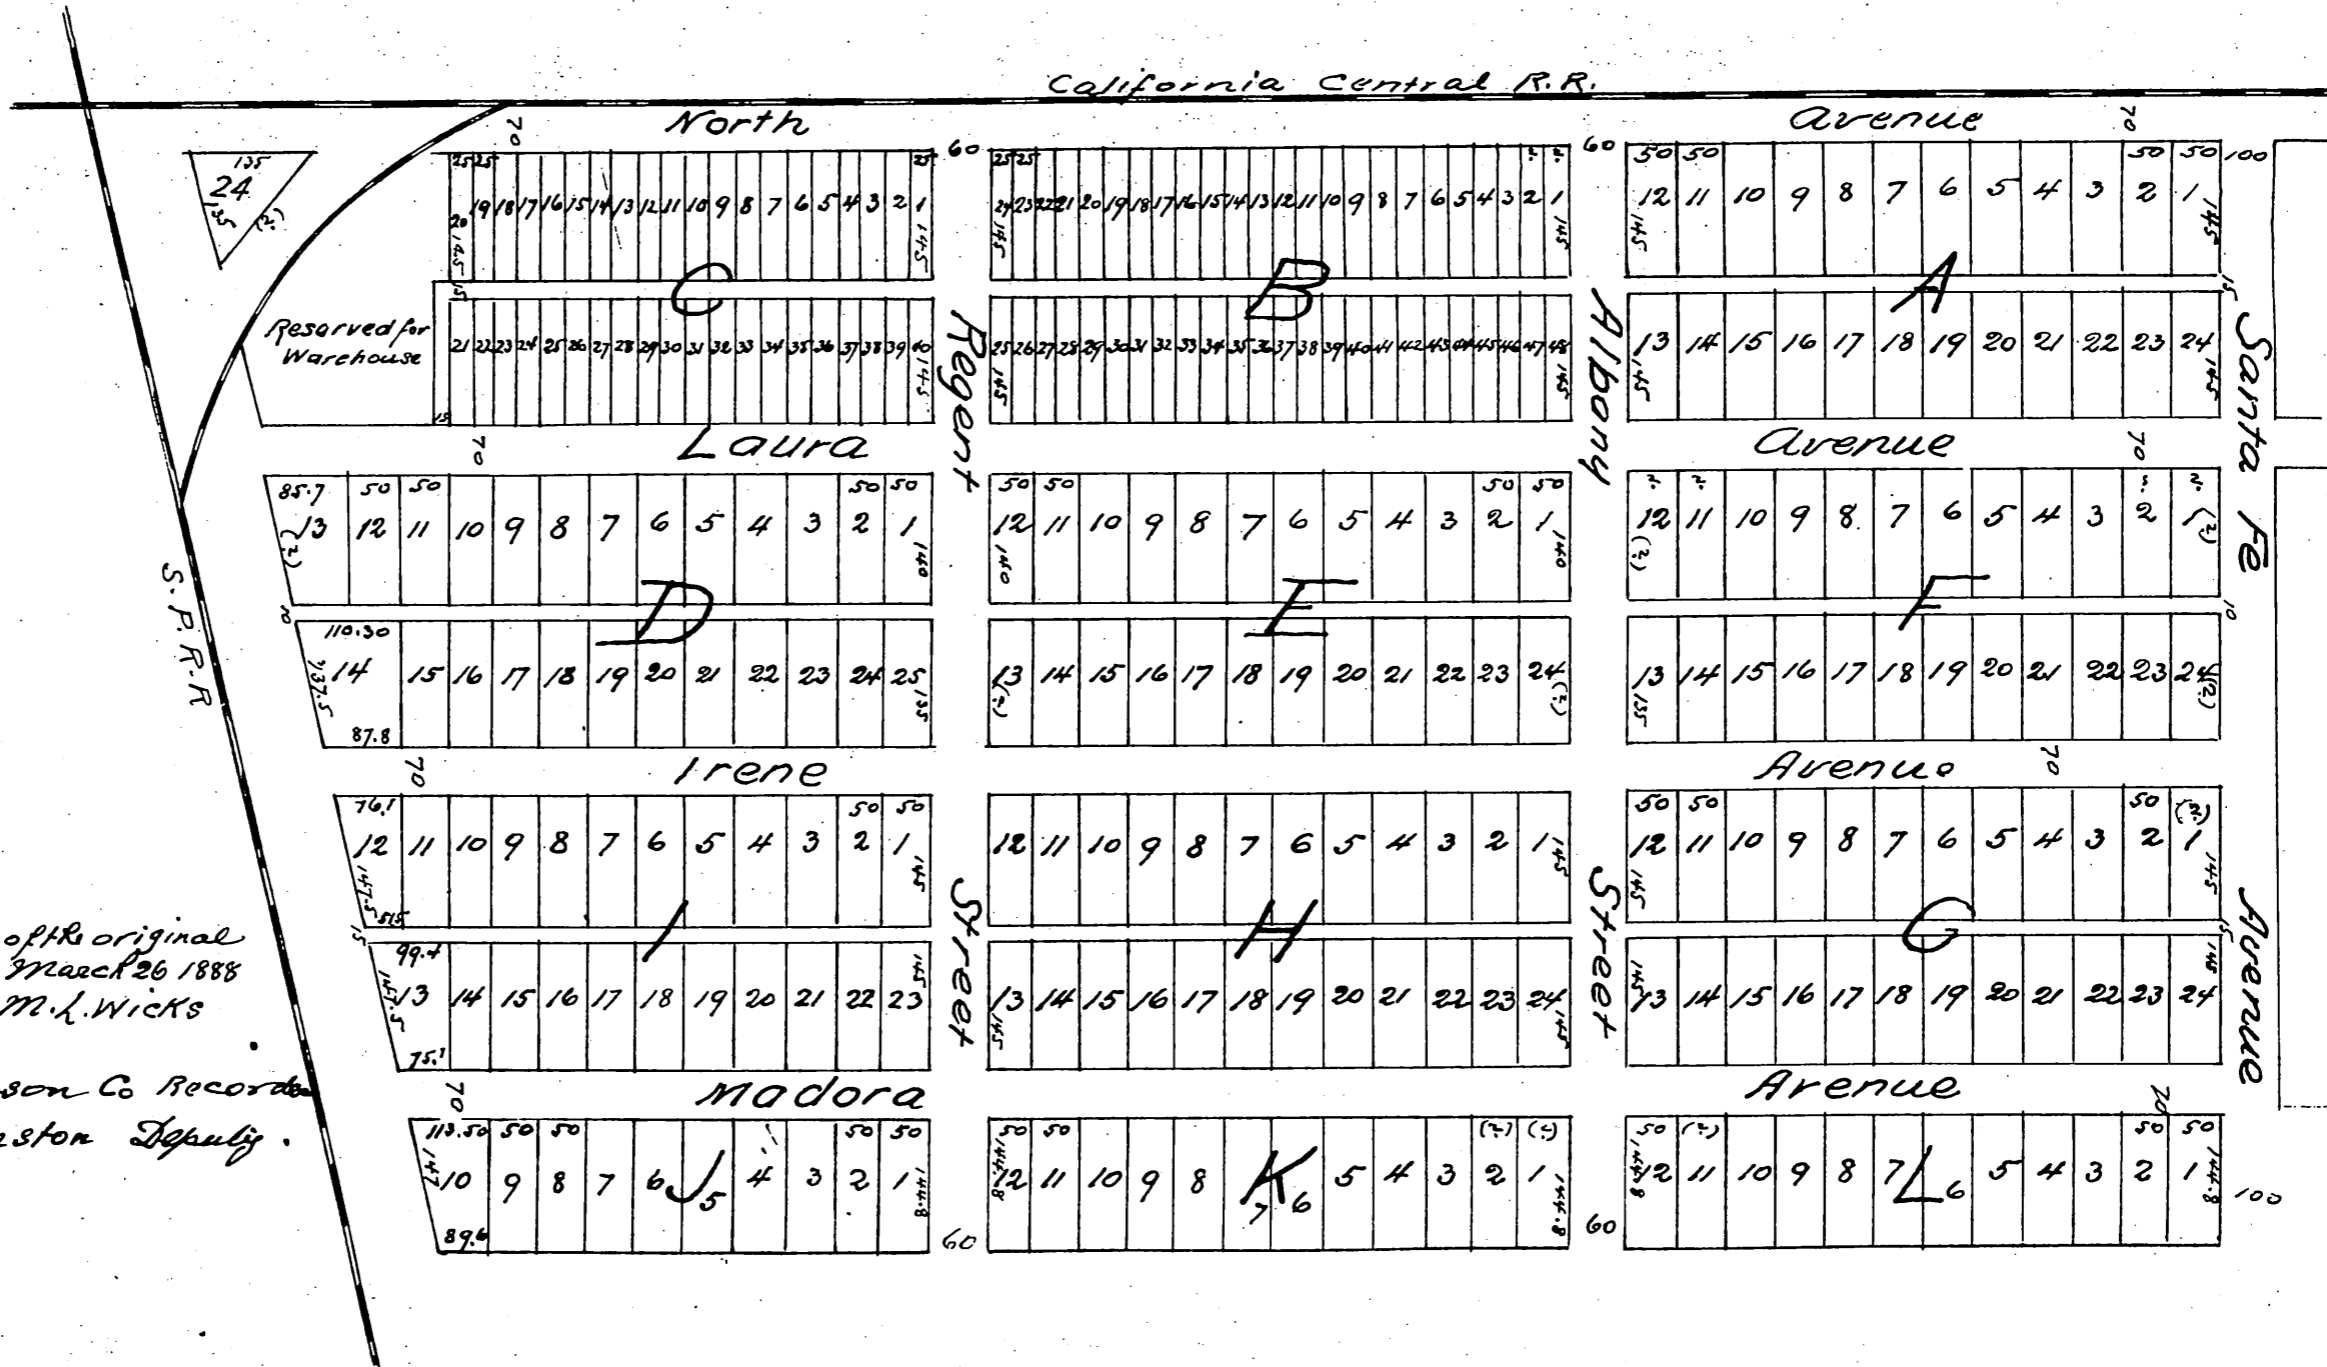

Nadeau Vineyard Tract No one

A full true and correct copy of the original
 returned one half) recorded March 26 1888
 at 9 47 P.M. at request of M.L. Wicks

Frank A. Gibson Co. Recorder
 by Wm. E. Johnston Deputy.