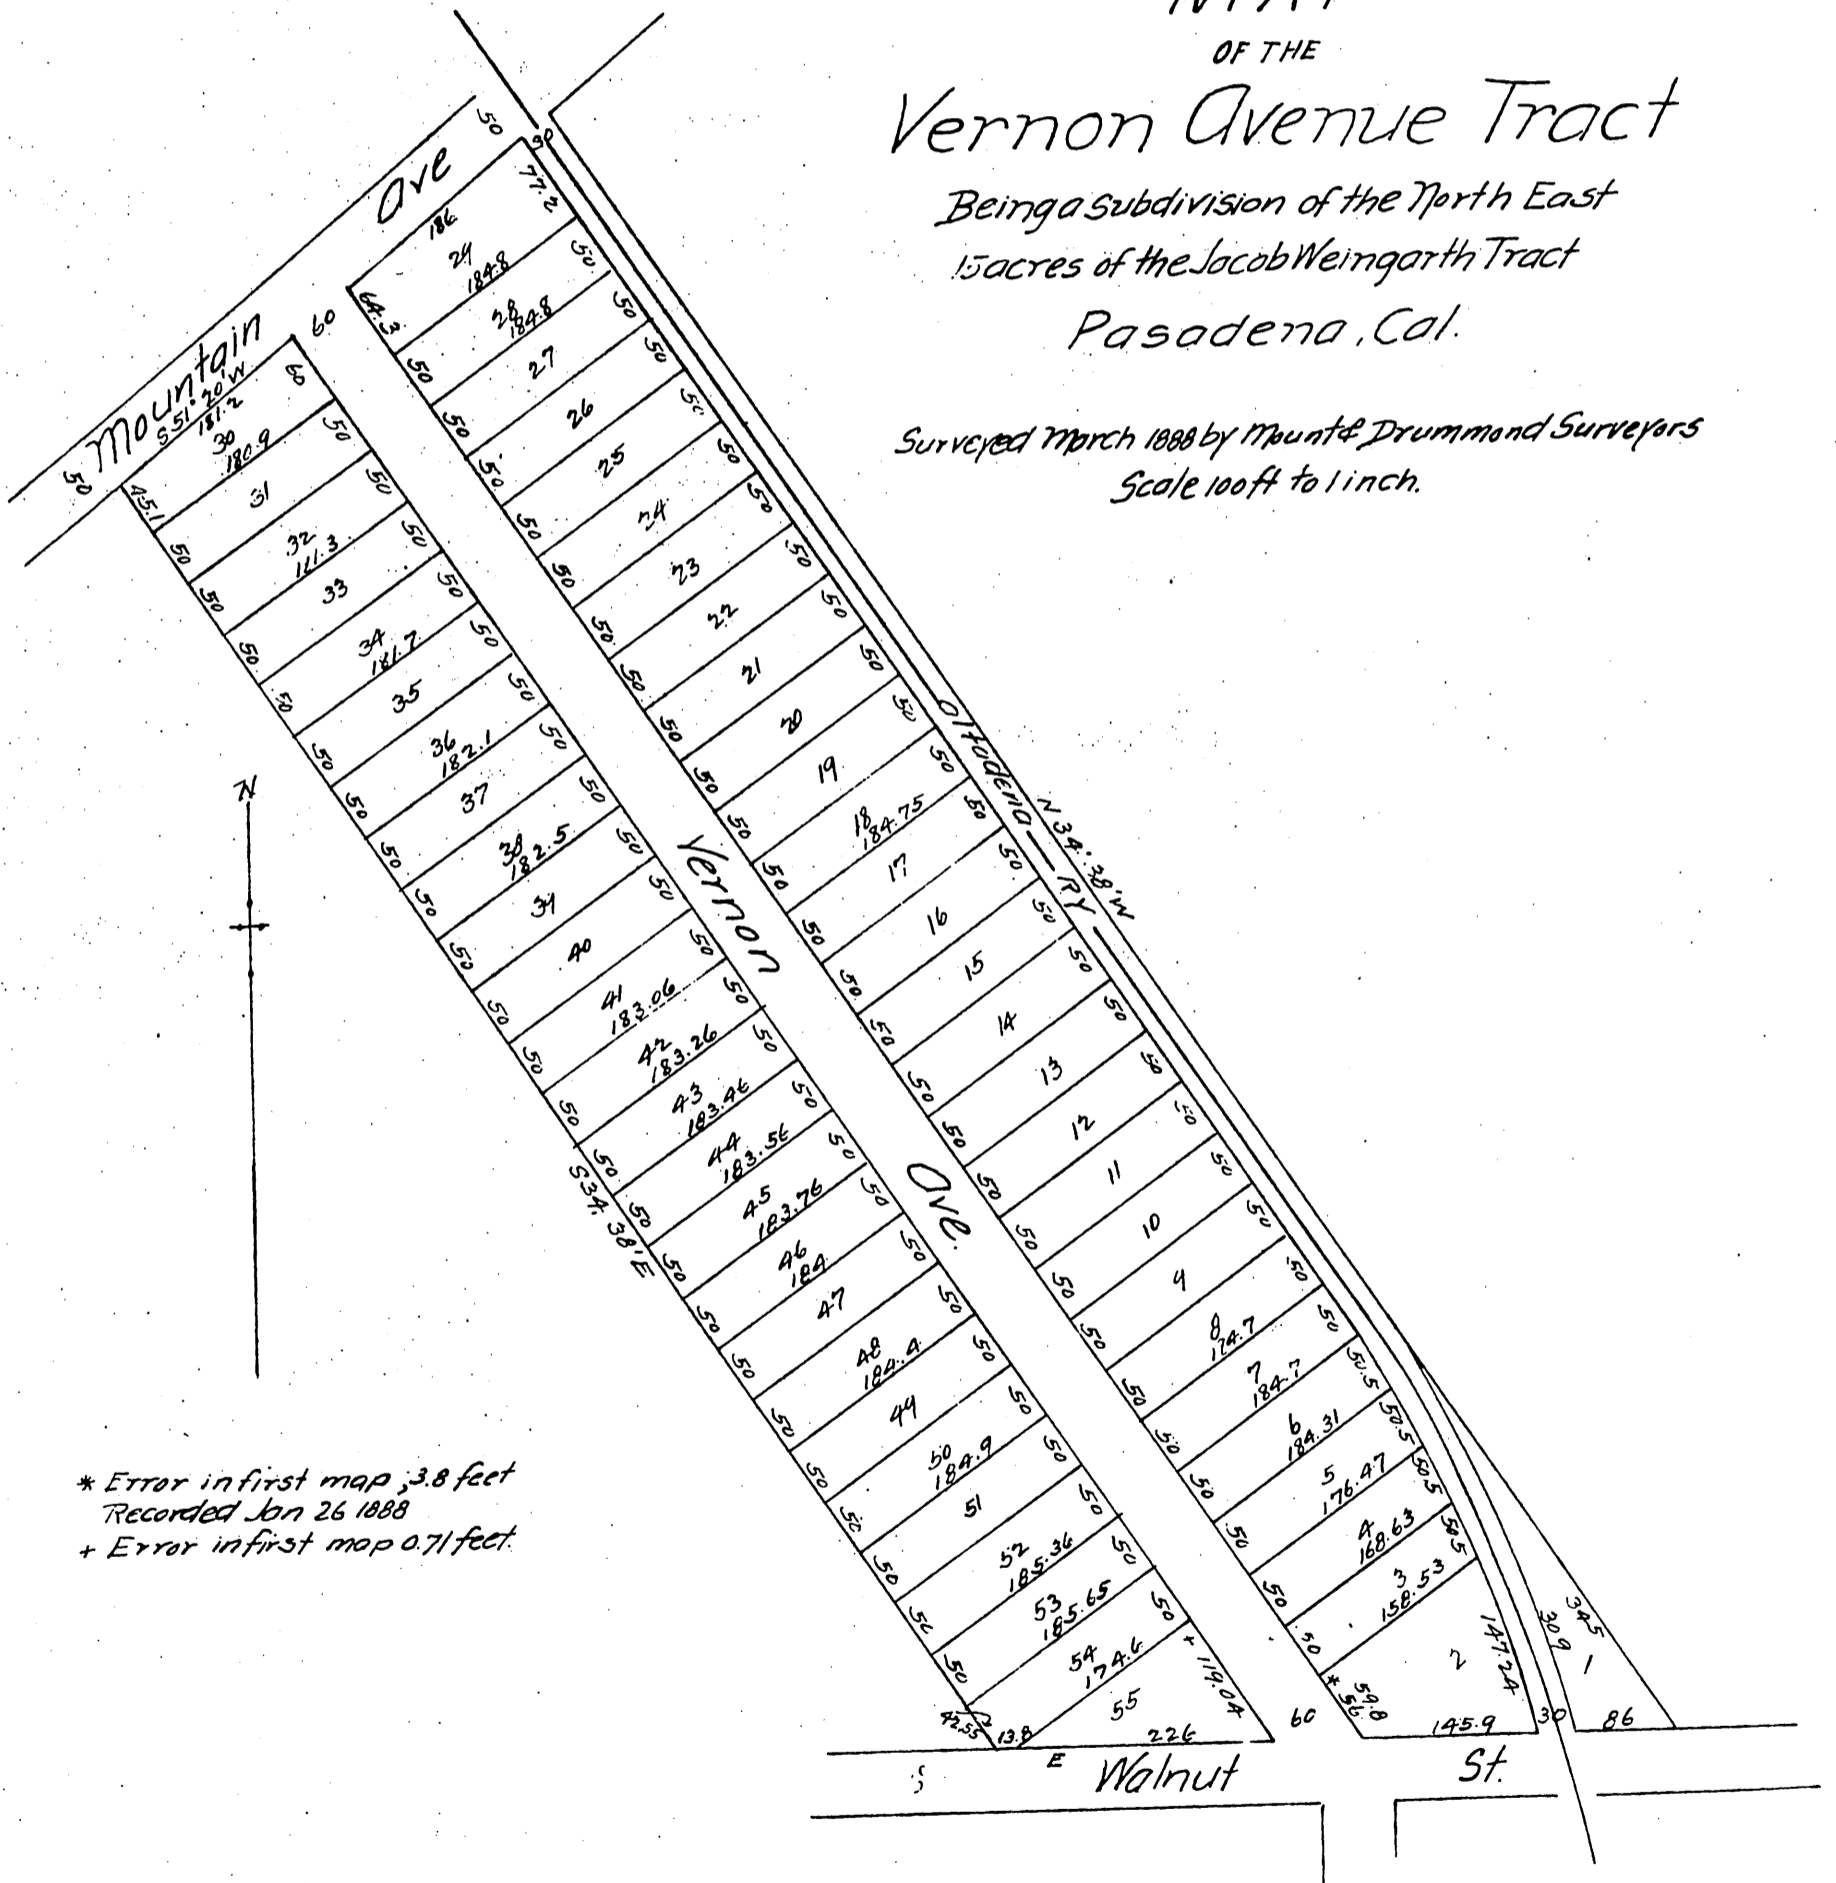

MAP  
OF THE  
Vernon Avenue Tract  
Being a subdivision of the North East  
15 acres of the Jacob Weingarth Tract  
Pasadena, Cal.

Surveyed March 1888 by Mount & Drummond Surveyors  
Scale 100ft to 1 inch.

\* Error in first map 3.8 feet  
Recorded Jan 26 1888  
+ Error in first map 0.71 feet

A full, true and correct copy of the original  
(reduced to the scale of 150 feet to one inch)  
recorded March 22, 1888 at 10 min past 11 a.m.  
at request of H. G. Bennett  
Frank A. Gibson County Recorder.  
By George Bugbee Deputy.