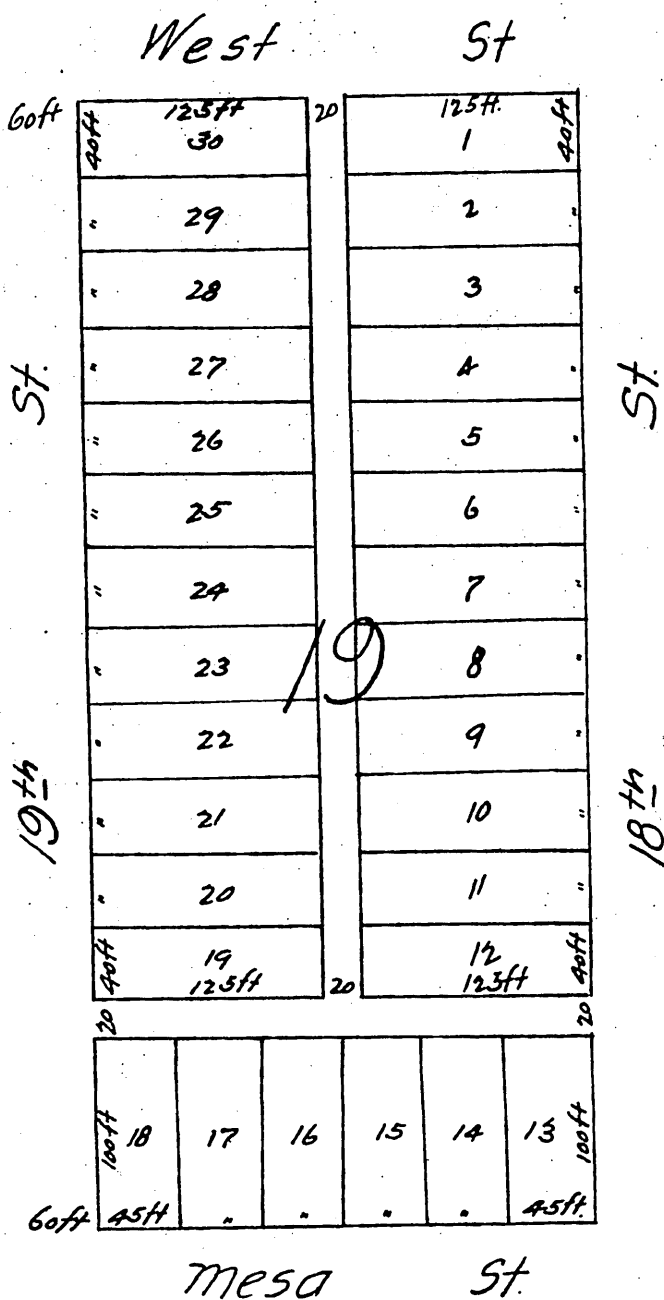

# "Bay View Heights Tract"

Being subdivision of Block 19 (Nineteen)

San Pedro, Cal.

Scale 100ft to 1"

A full, true and correct copy of the original recorded May 23, 1898 at 22 min past 12. m at request of Joseph Hyans.