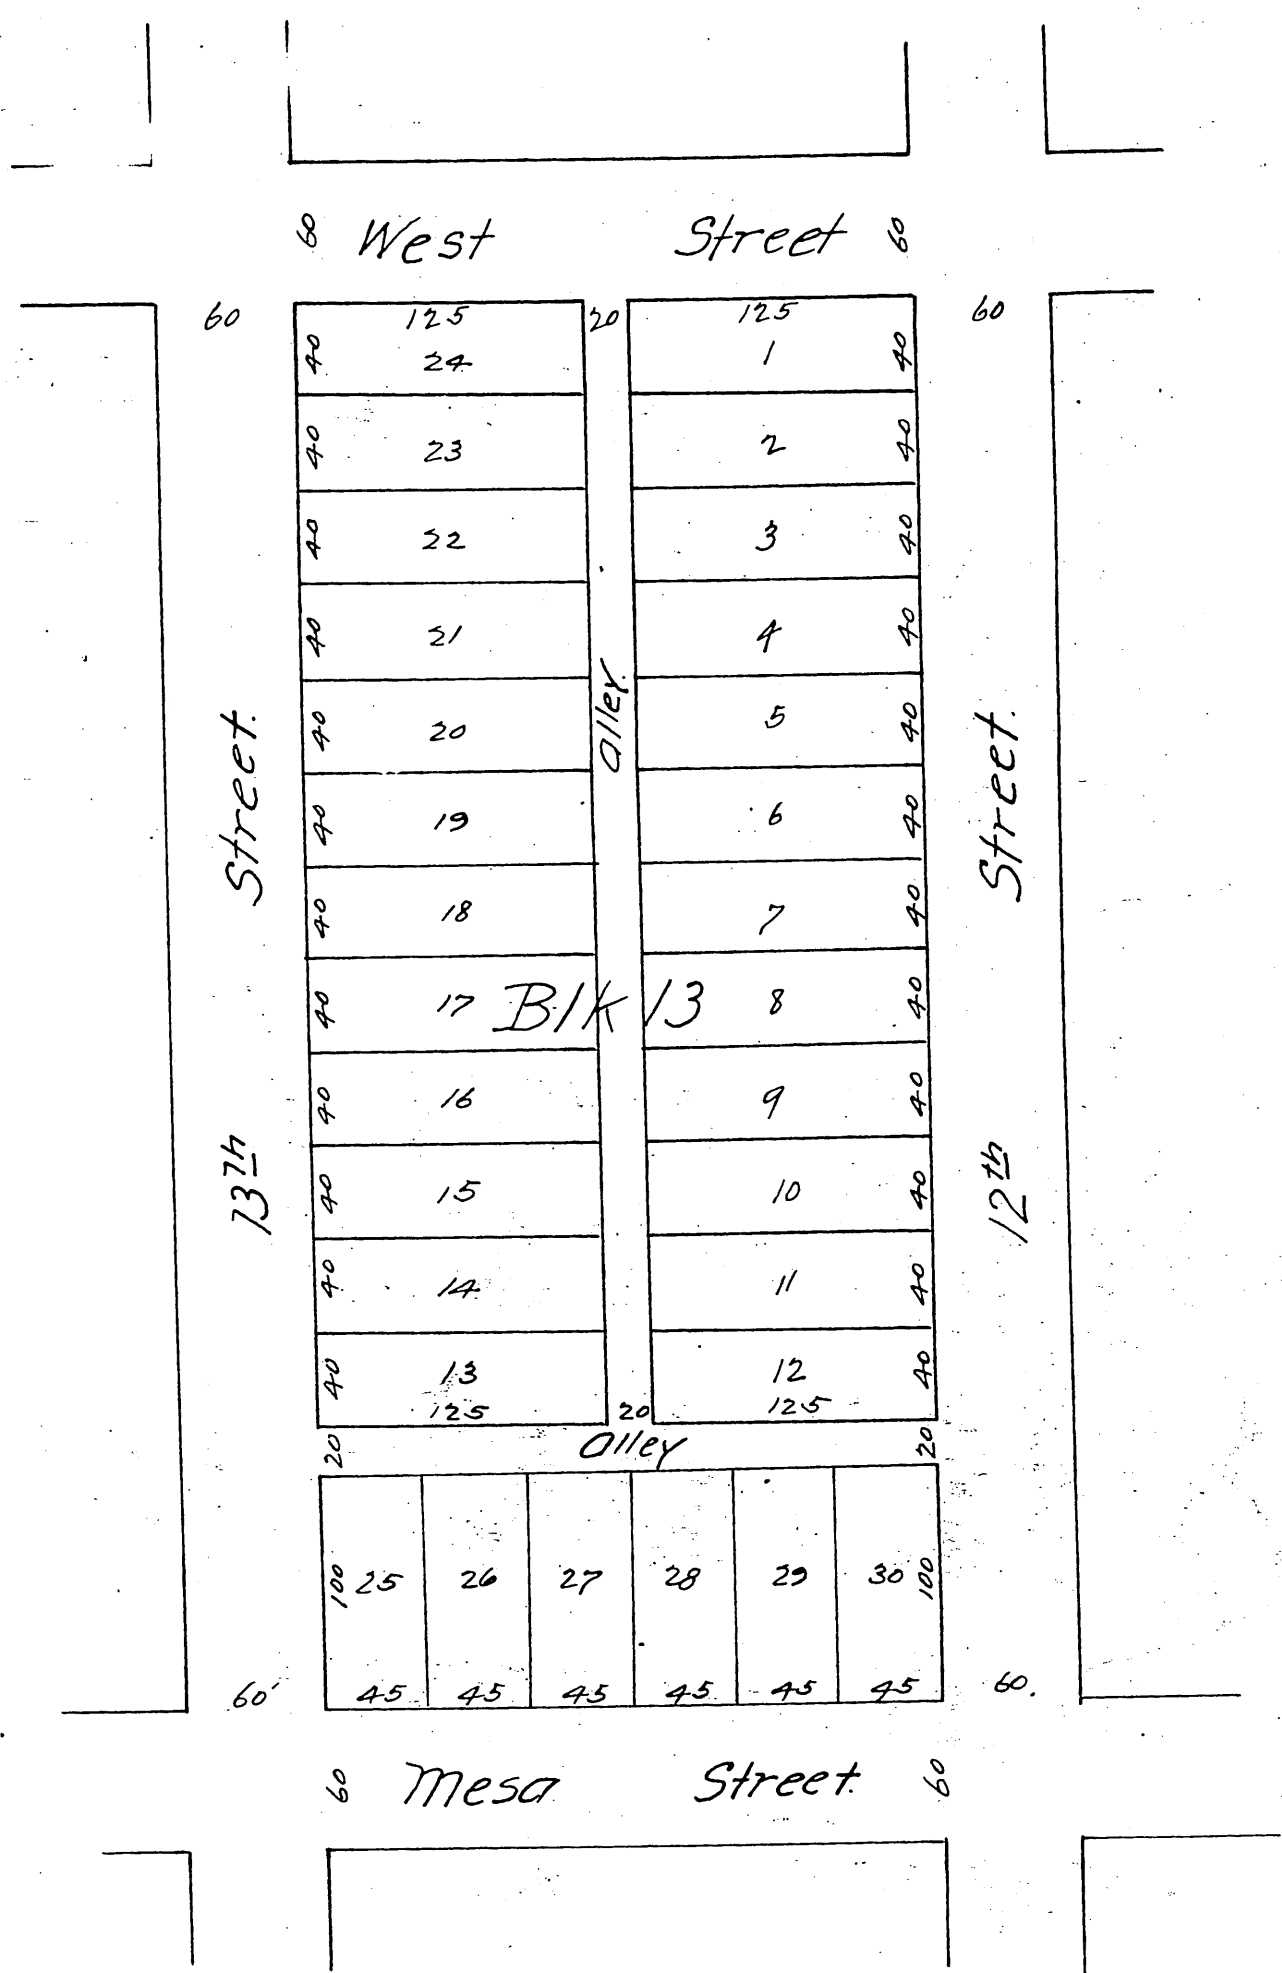

PLAT
OF
Eyraud Freres subdn of Block 13
San Pedro California.

Scale 80 ft to one inch.

A full, true and correct copy of the original recorded April 30, 1888 at 4 min past 100. M at request of Eyraud Bros.
 Frank O. Gibson County Recorder.
 By George Bugbee Deputy.