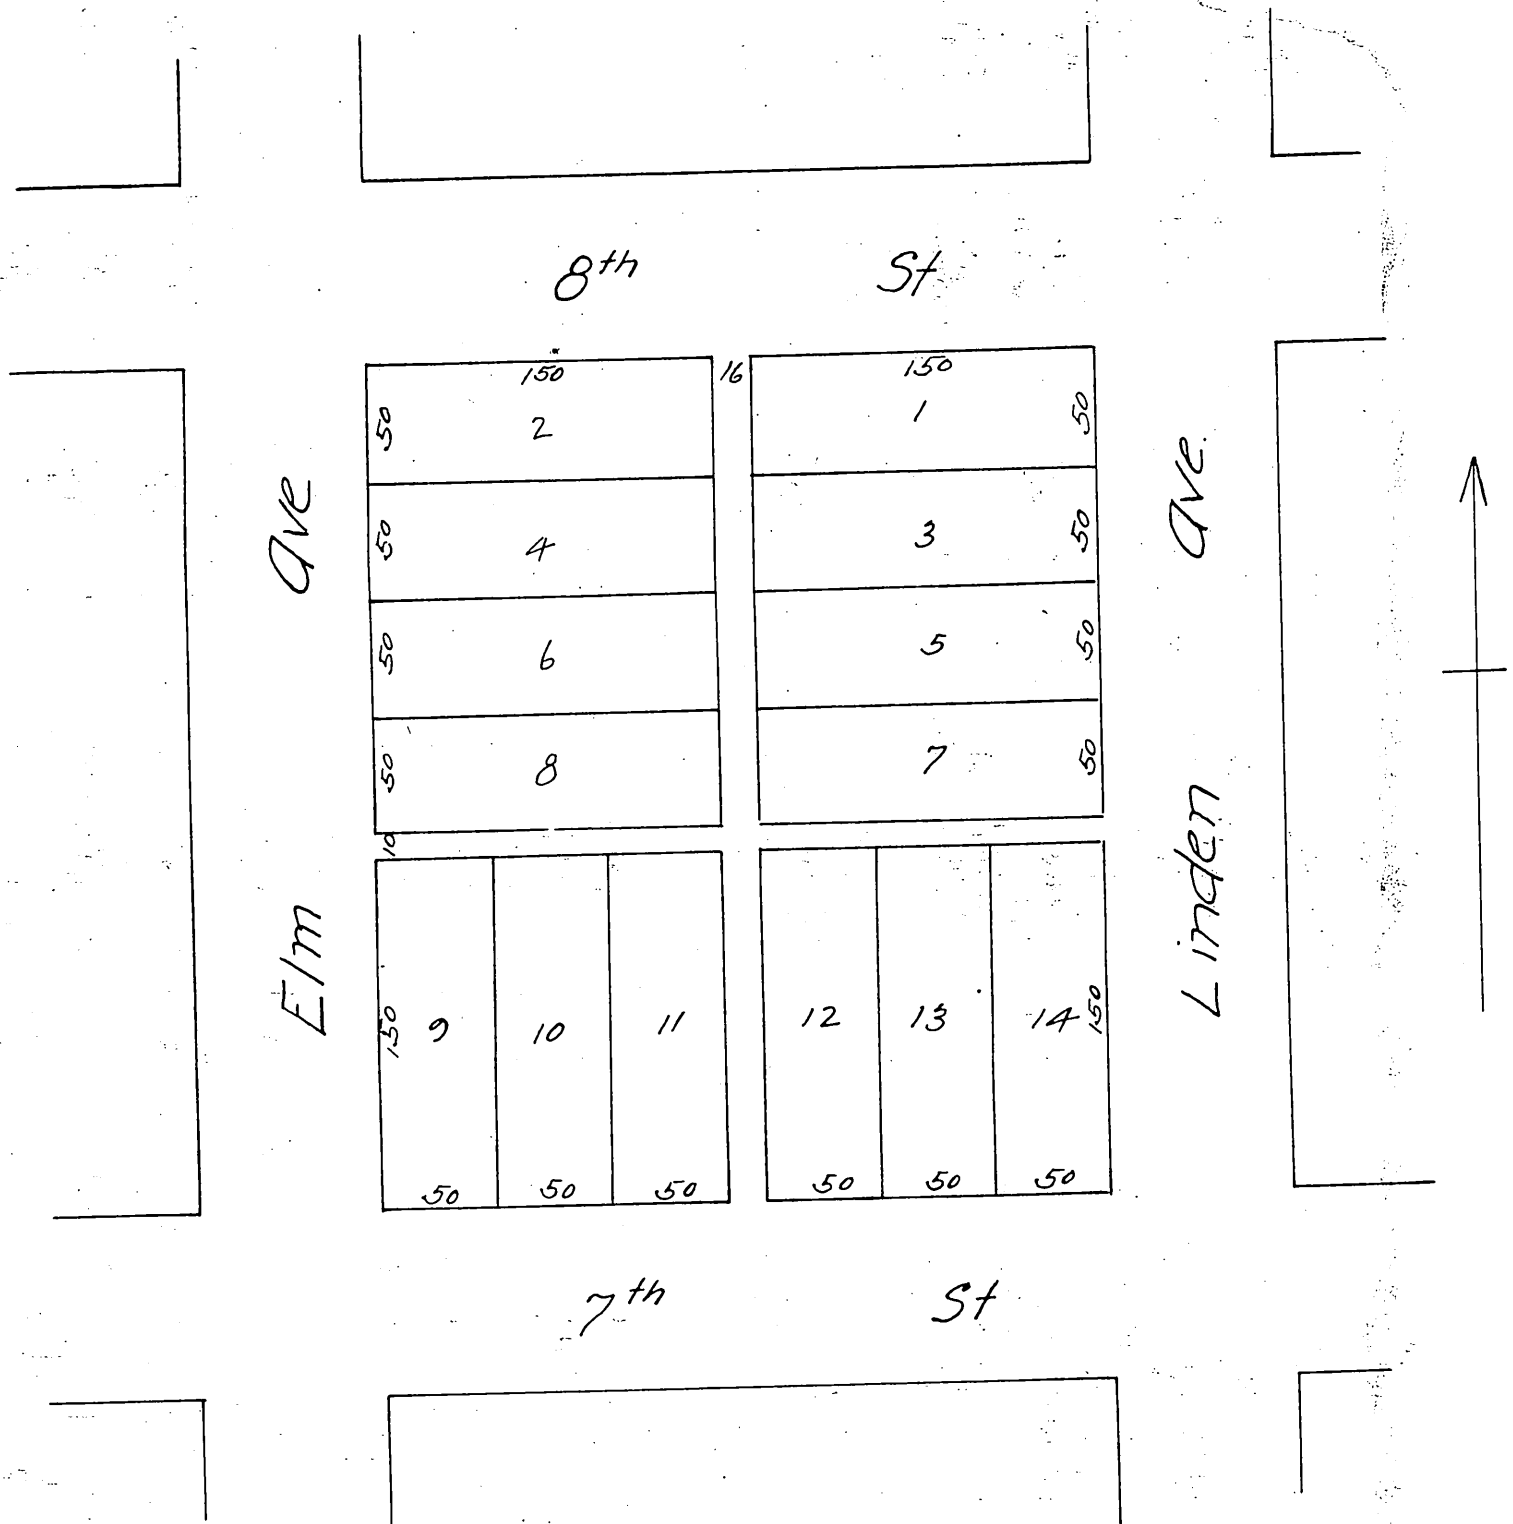

# Baxter Todd's Subdivision

of Block 29 Long Beach Townsite, Cal.

S. R. Longworthy C. E. 1887.  
Scale 50ft = 1 inch.

A full, true and correct copy of the original  
(reduced to the scale of 80 feet to one inch)  
recorded May 2, 1888 at 39 min past 1 P.M.  
at request of B Todd.