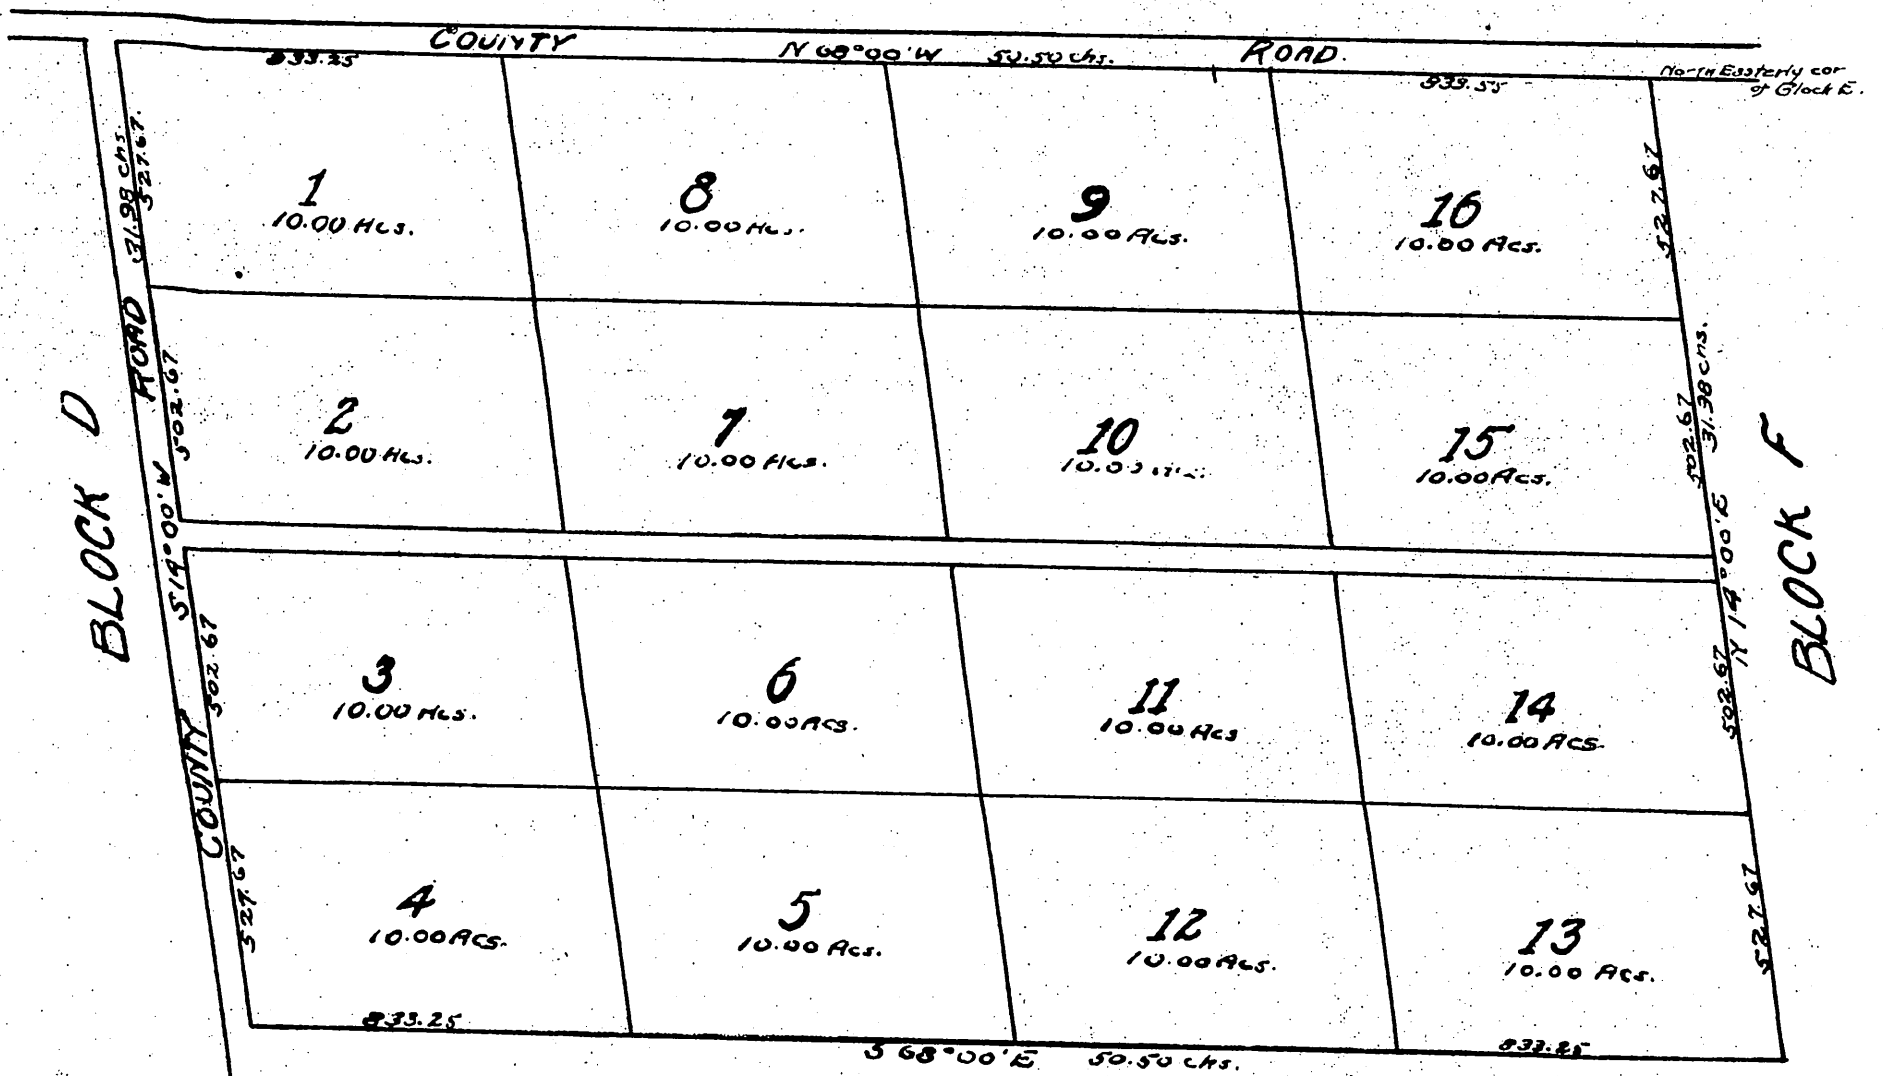

PLOT
of the
CLACIUS TRACT
in the County of Los Angeles Cal.

Scale 400ft to 1 in.

Note

The Clacius tract is a subdivision of the Northerly 160 acres of Block E, Kraemer tract, recorded in book 12, Pages 87 and 88, Miscellaneous Records, Los Angeles County Records.

Recorded May 17, 1888 at 2:50 P.M. at request of D.M. Farland