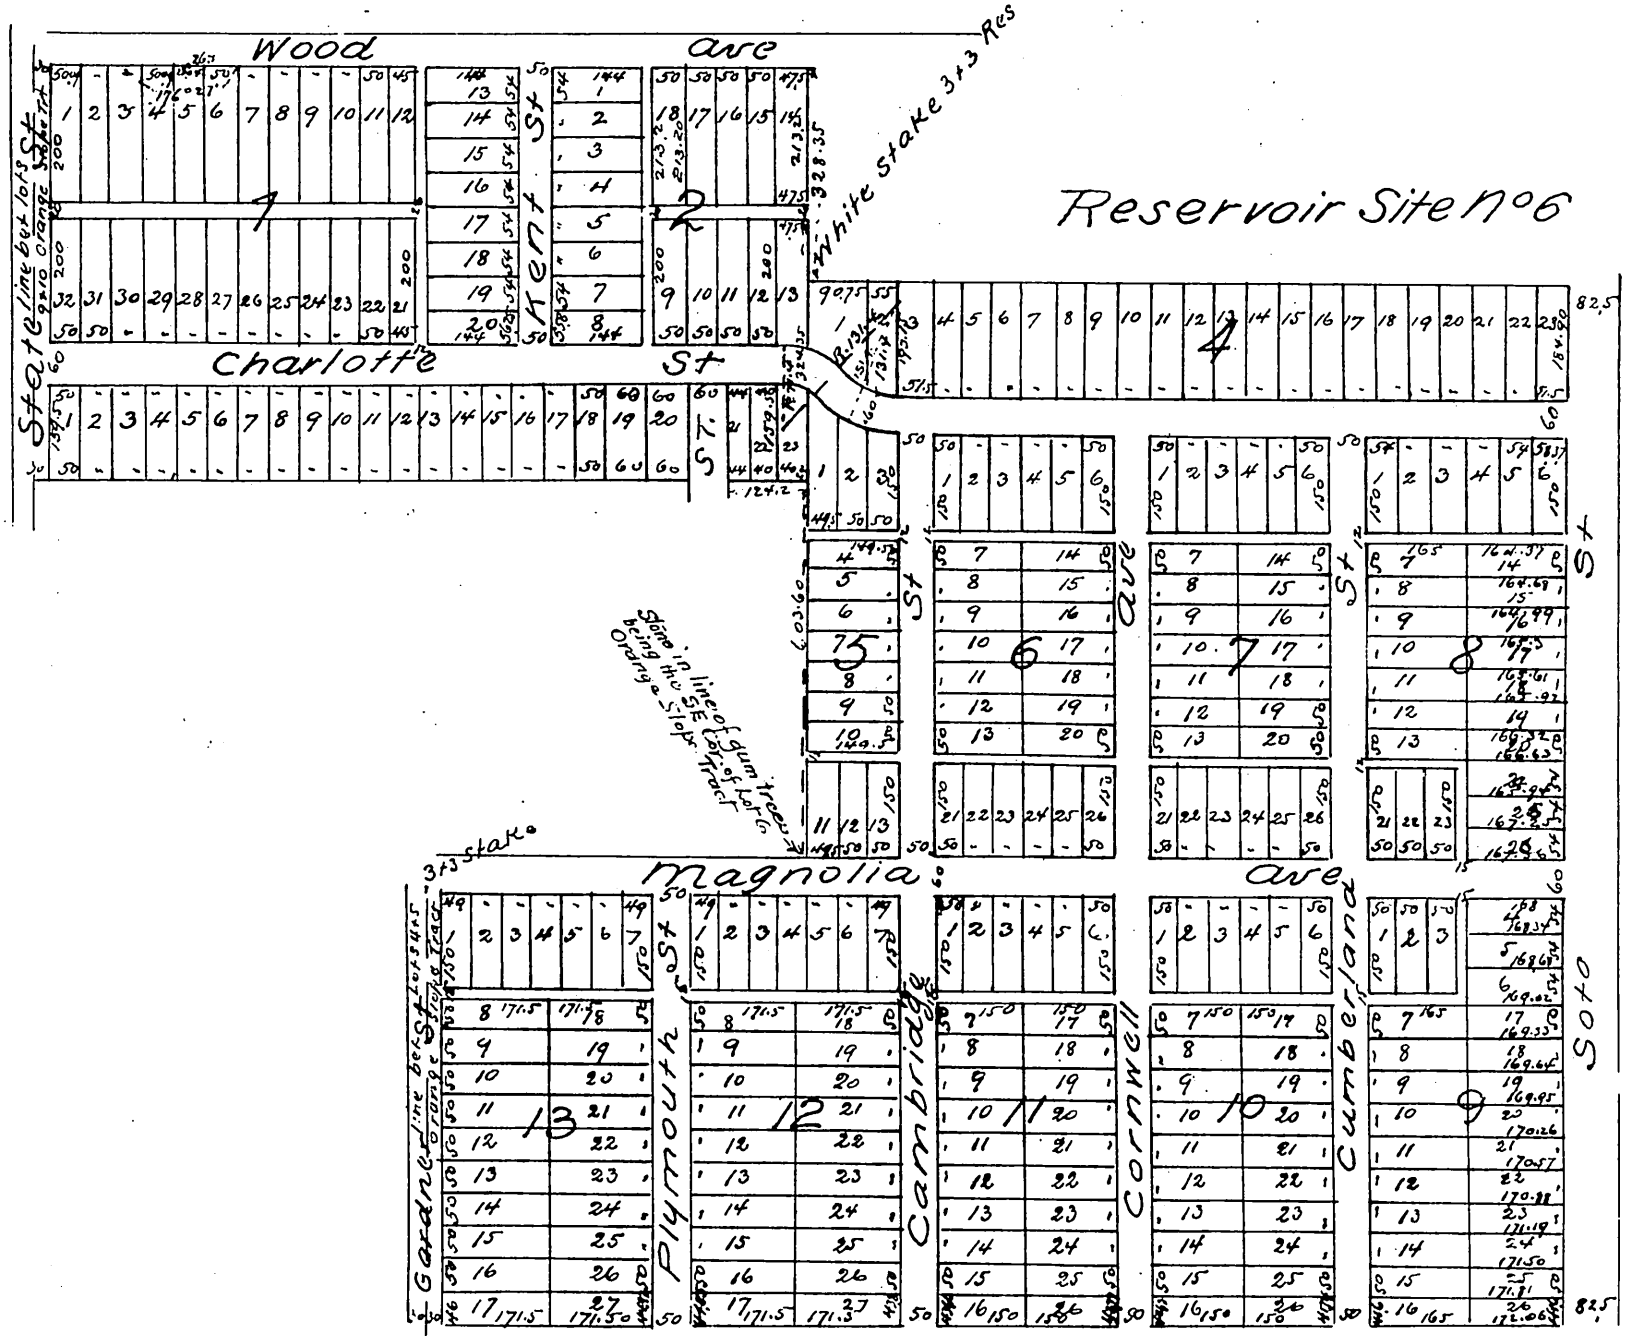

Amended Map of Florence Terrace Los Angeles Cal

Being the same property which was subdivided as Lacy's Orange
Slope Tract the map of which latter was recorded in Book 15 of
Miscellaneous Records page 55 & 56 in the Recorder's Office
of Los Angeles County and the name of which tract
is now changed to Florence Terrace

Surveyed Feb 1887 by V. J. Rowan & Theo G Koeberte Surveyors
Scale 200 feet to inch

a full true and correct copy of the original
(reduced to two thirds size) recorded Jan 24 1888 at
2 44 P. M. at request of A. T. S. Co
Frank A Gibson Co. Recorder
by Wm E Johnston Deputy