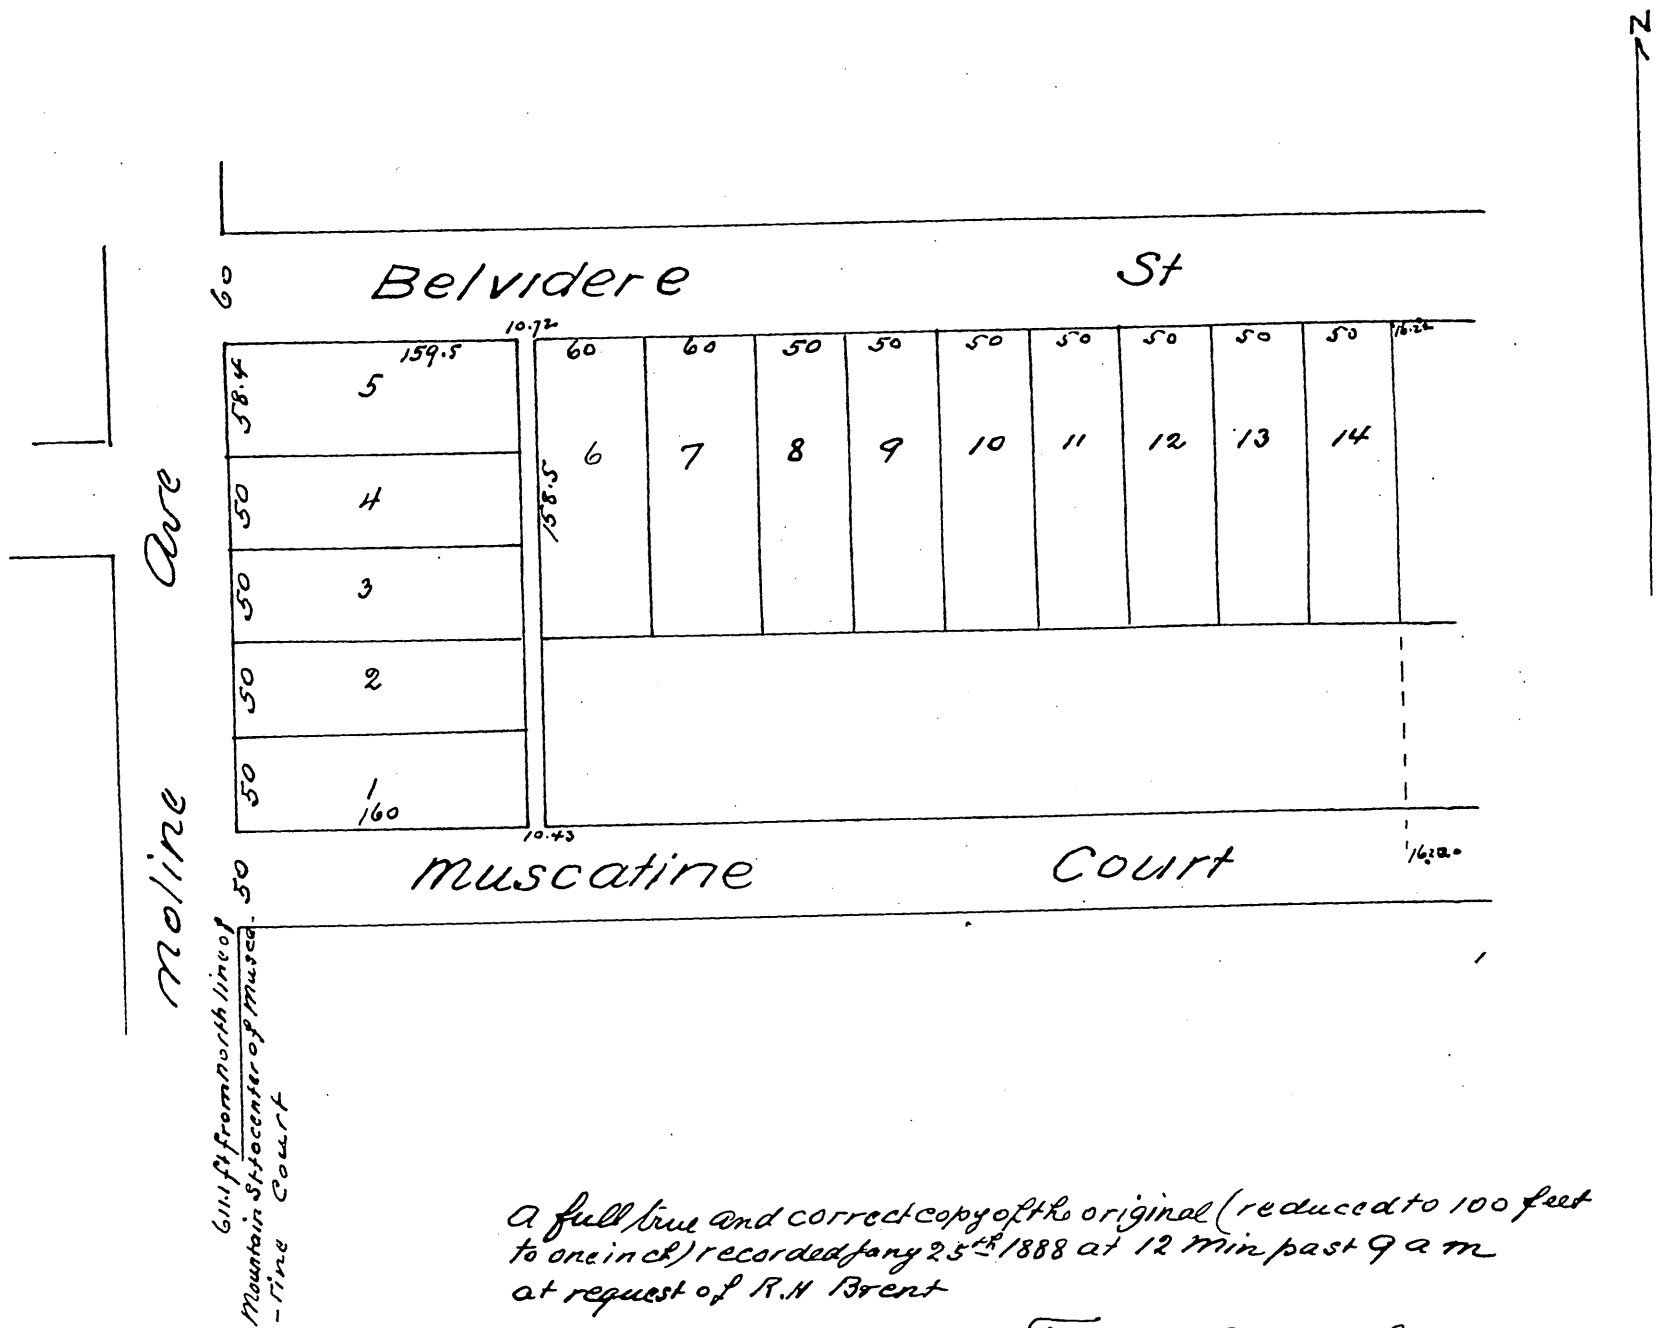

Hawkeye Tract  
 Being a part of the Grogan Tract  
 Pasadena Cal.

Surveyed Jan 1888 by Jessup Reece Clappitt Surveyors

Scale 70 feet to 1 inch.

A full true and correct copy of the original (reduced to 100 feet to one inch) recorded Jan 25<sup>th</sup> 1888 at 12 min past 9 a m at request of R.H Brent