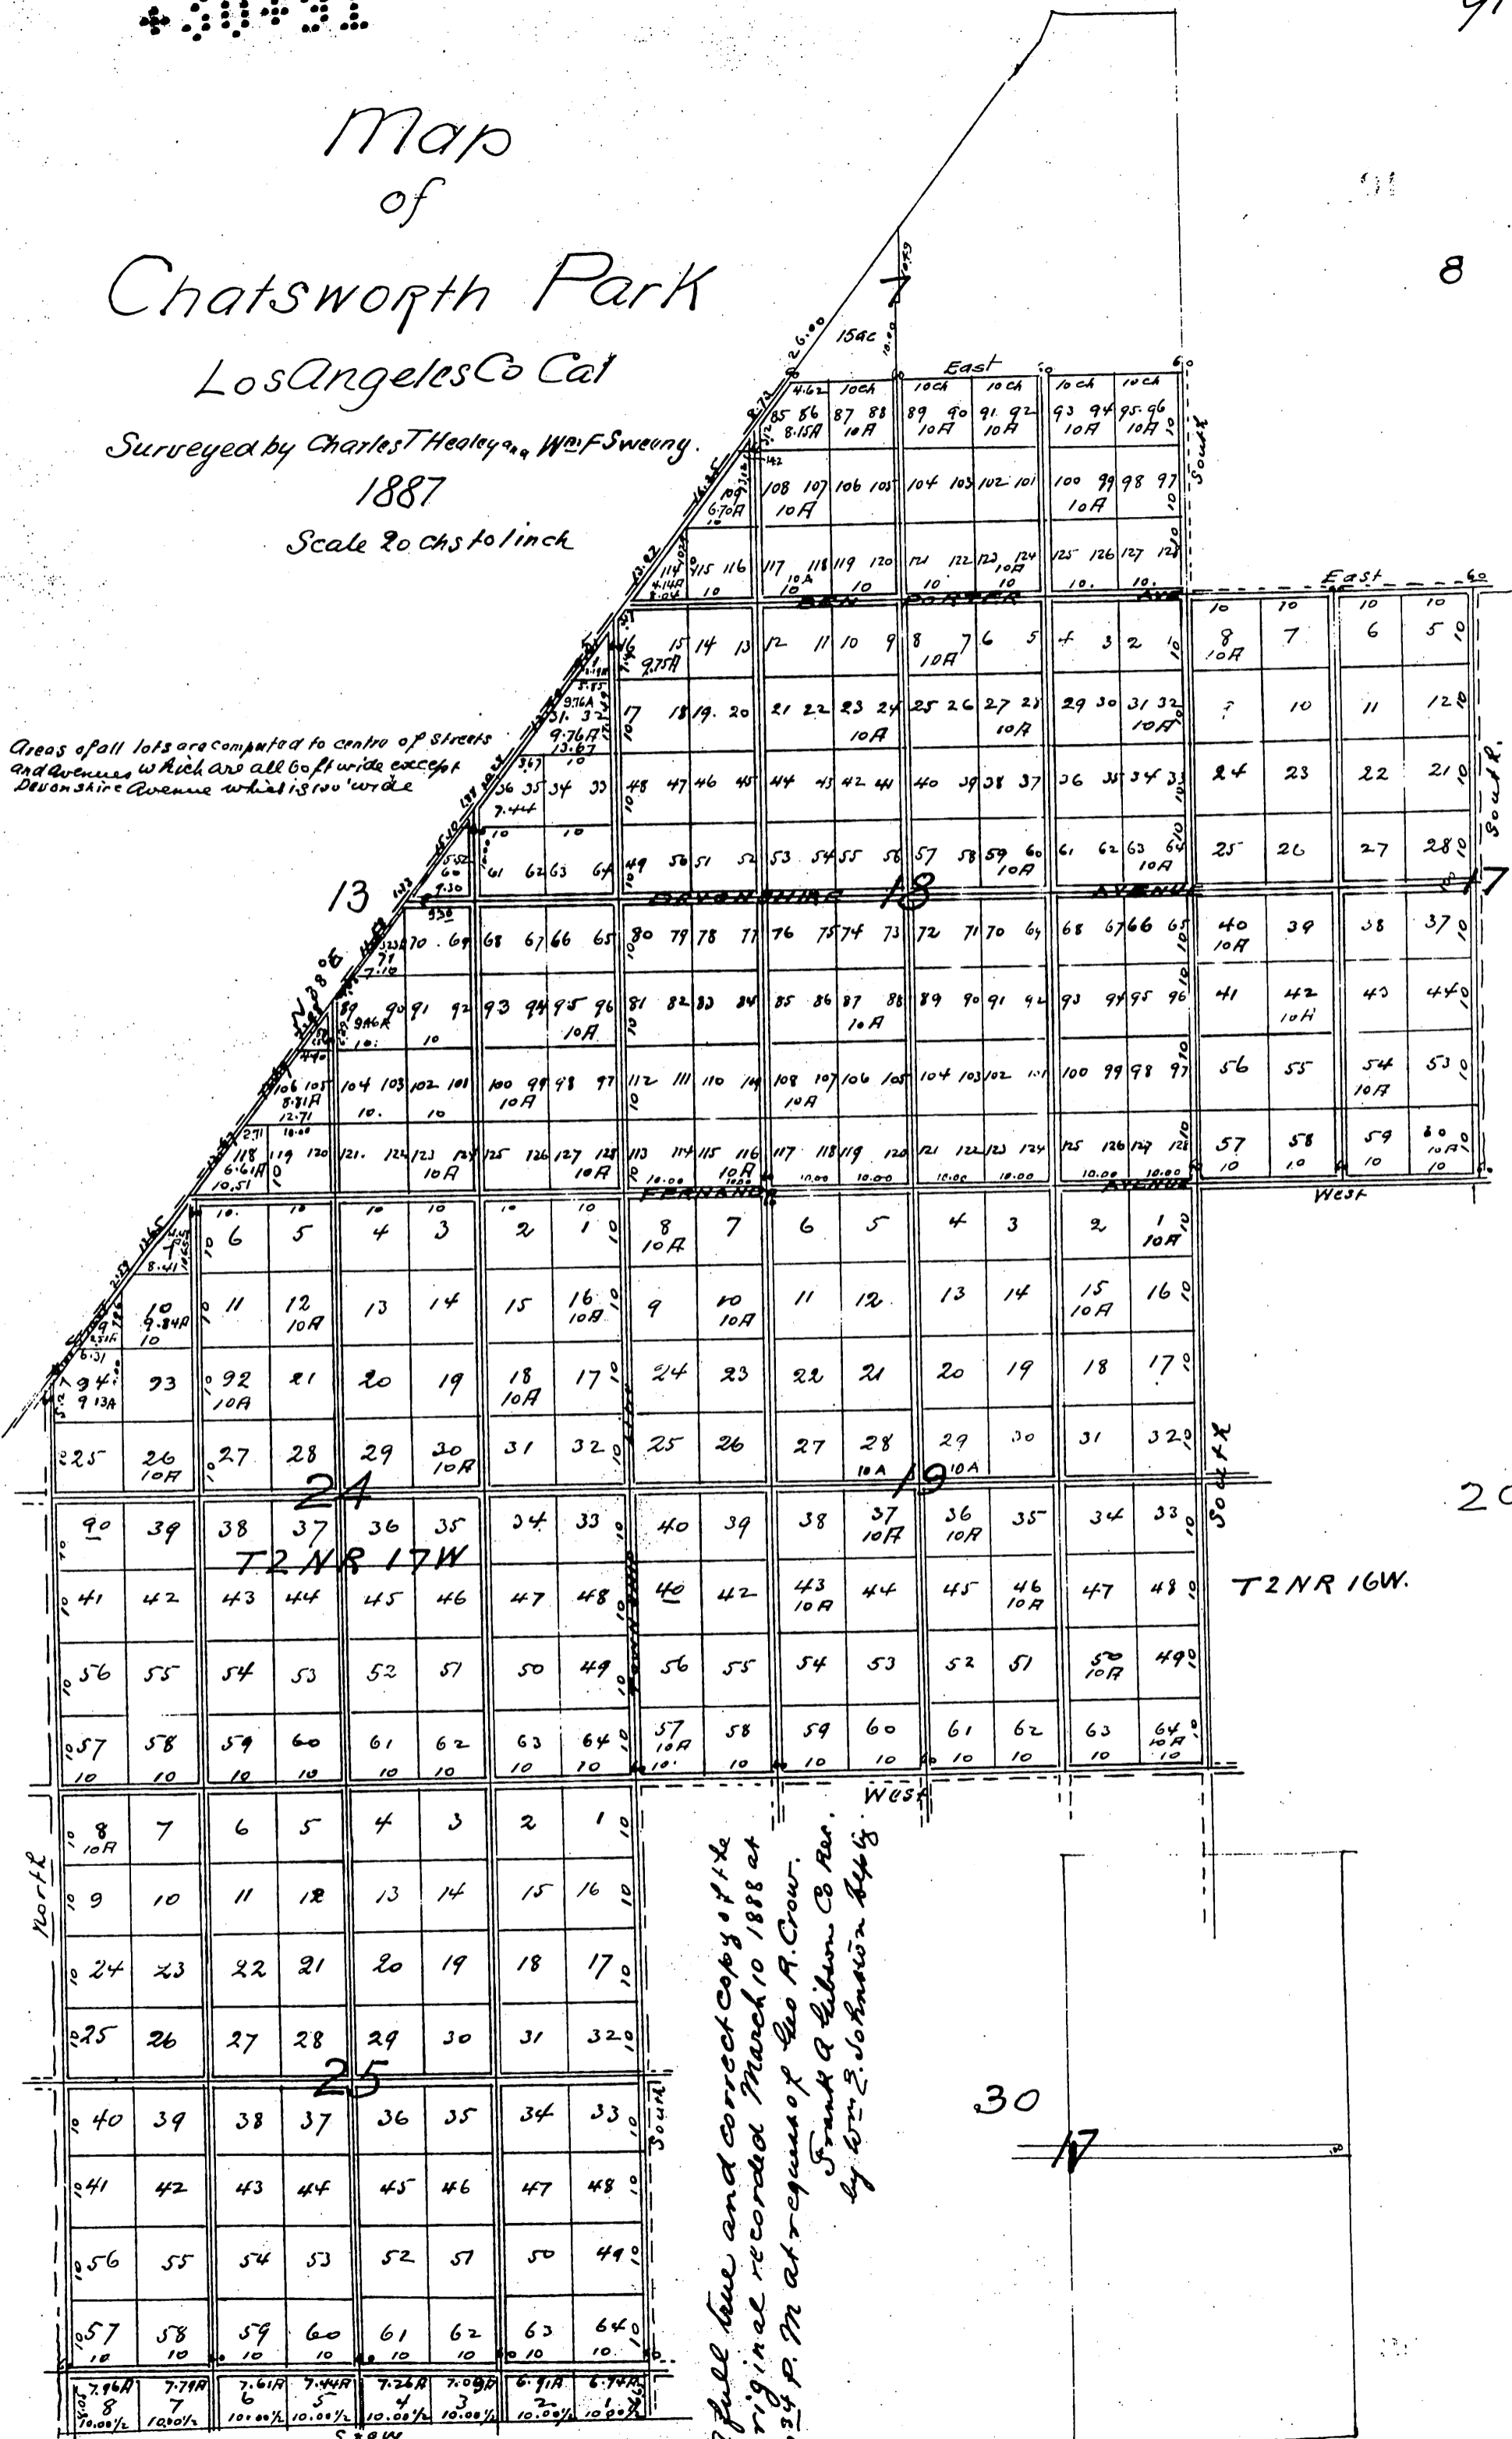

# Map of Chatsworth Park Los Angeles Co Cal

Surveyed by Charles Theoleyre & Wm F Sweeney  
1887

Scale 20 chs to 1 inch

Areas of all lots are computed to centre of streets  
and avenues which are all 60ft wide except  
Devonshire Avenue which is 100' wide

A full true and correct copy of the  
original recorded March 10 1888 at  
334 P. M at request of Geo A. Crow.  
Frank A. Wilson Co Rec.  
by Wm E. Johnson Appy.