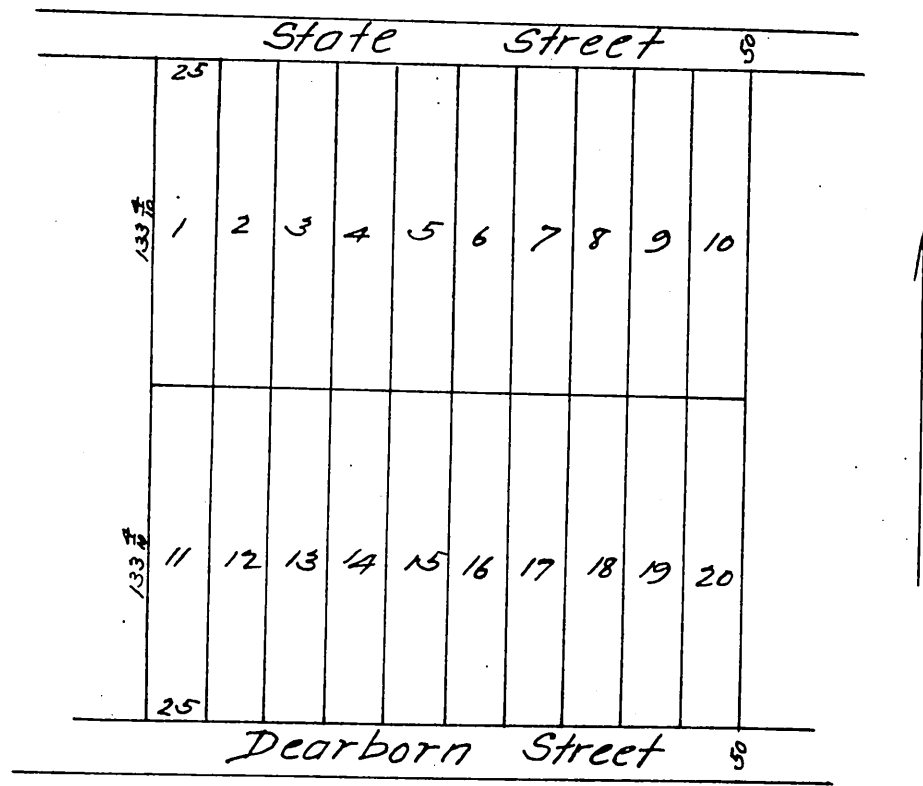

Gold Run Tract

Being a subdivision of Block M. Chicago Park.

See map page 100 book 30 Miscellaneous Records

A full, true and correct copy of the original recorded Dec 10, 1888 at 5 P.M. at request of J. C. Wilman