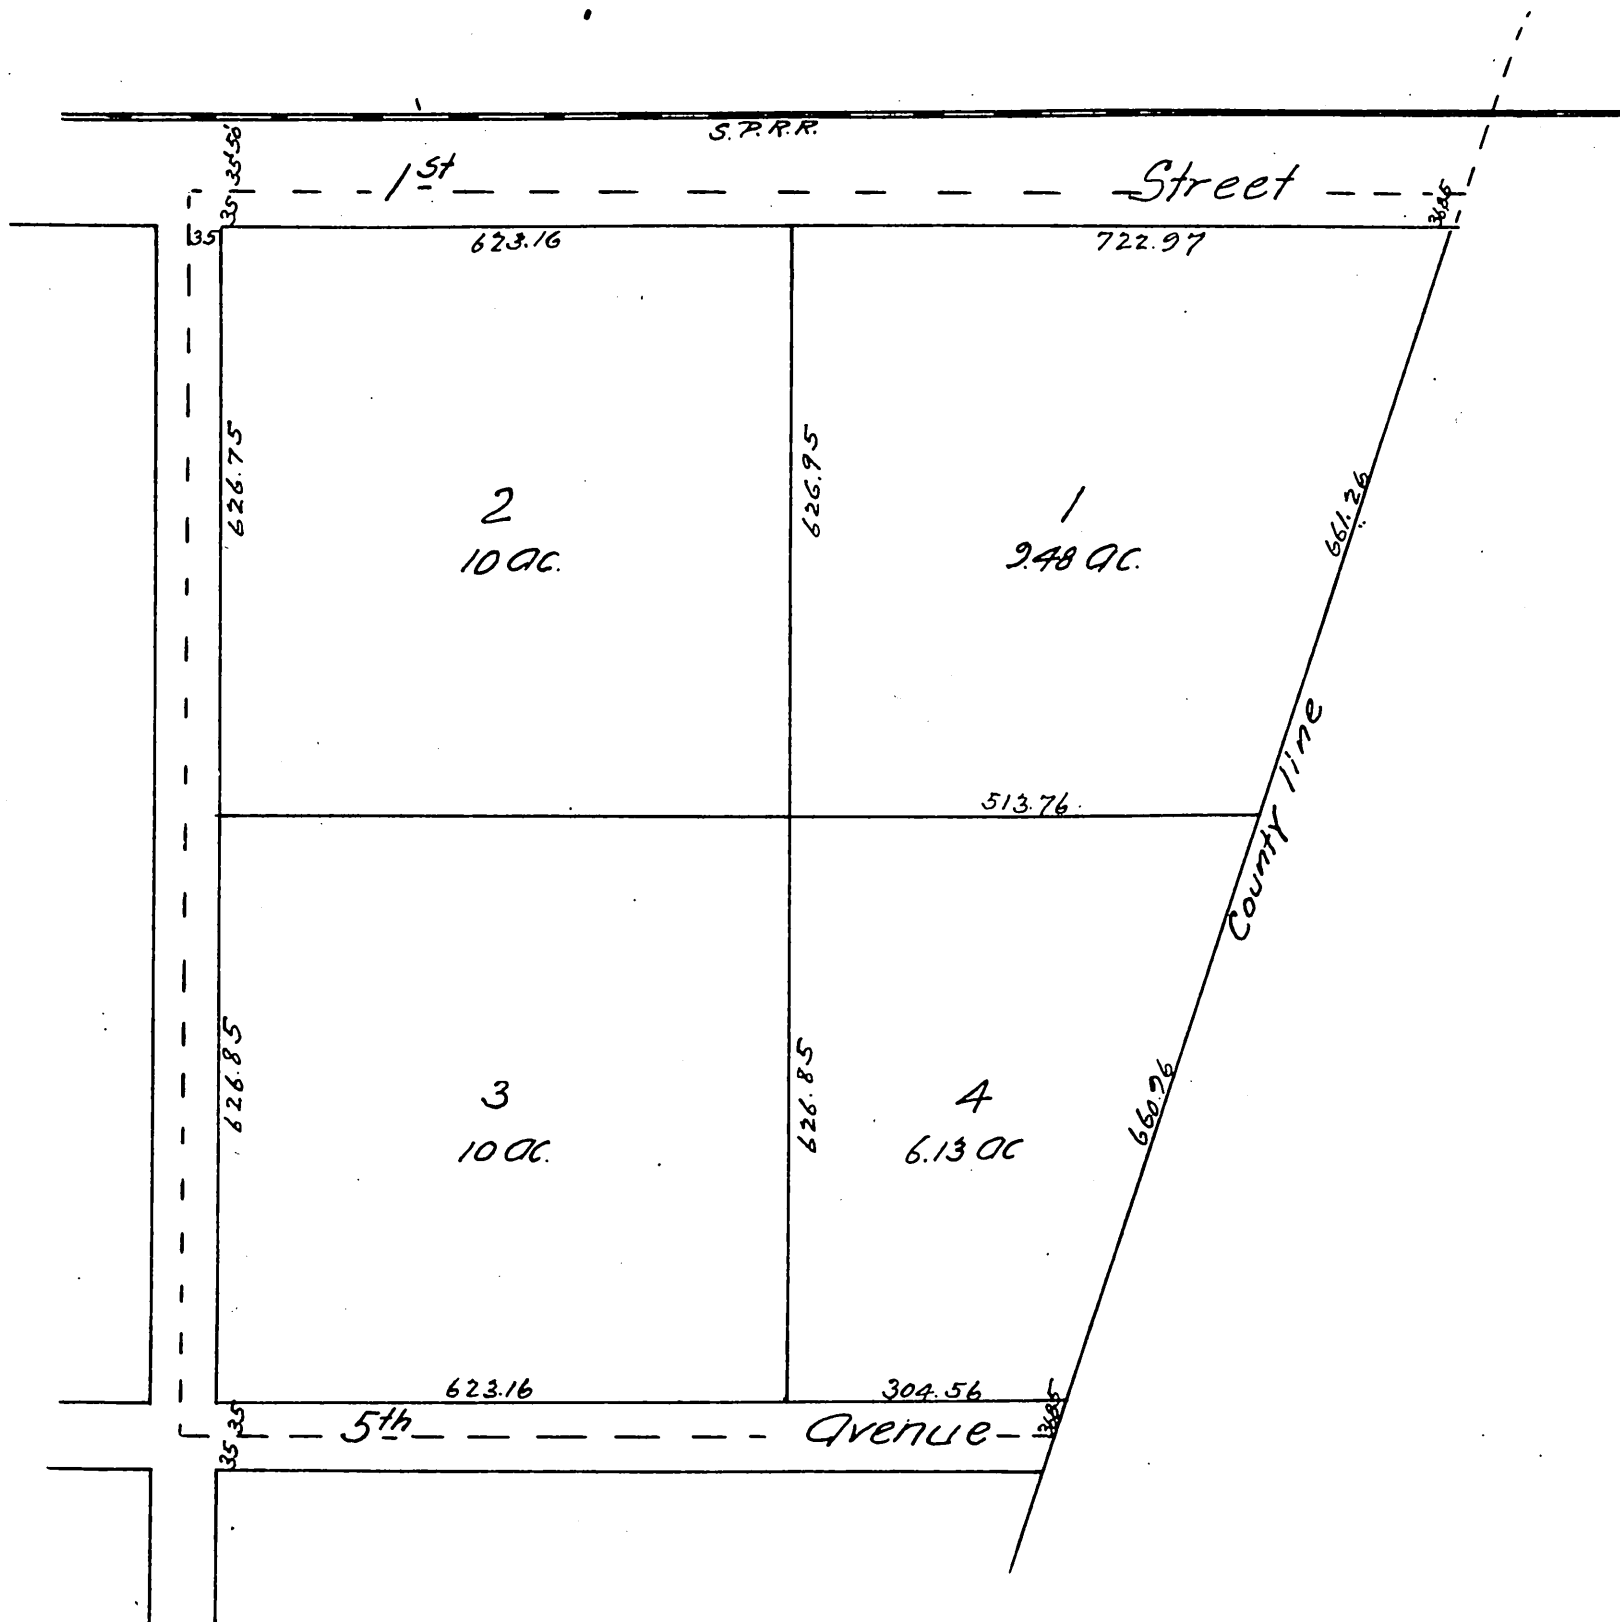

MAP
of subdivision of
BLOCK 218
Pomona Tract
Los Angeles Co Cal.

Jos T. Taylor & Co Surveyors Dec 1887
Scale 100ft = 1in

Note Distances to line Areas to center of Avenue & Streets

A full, true and correct copy of the original
(reduced to the scale of 200 feet to one inch)
recorded Oct 15, 1888 at 8 min past 9 A.M.
at request of W. S. Winters