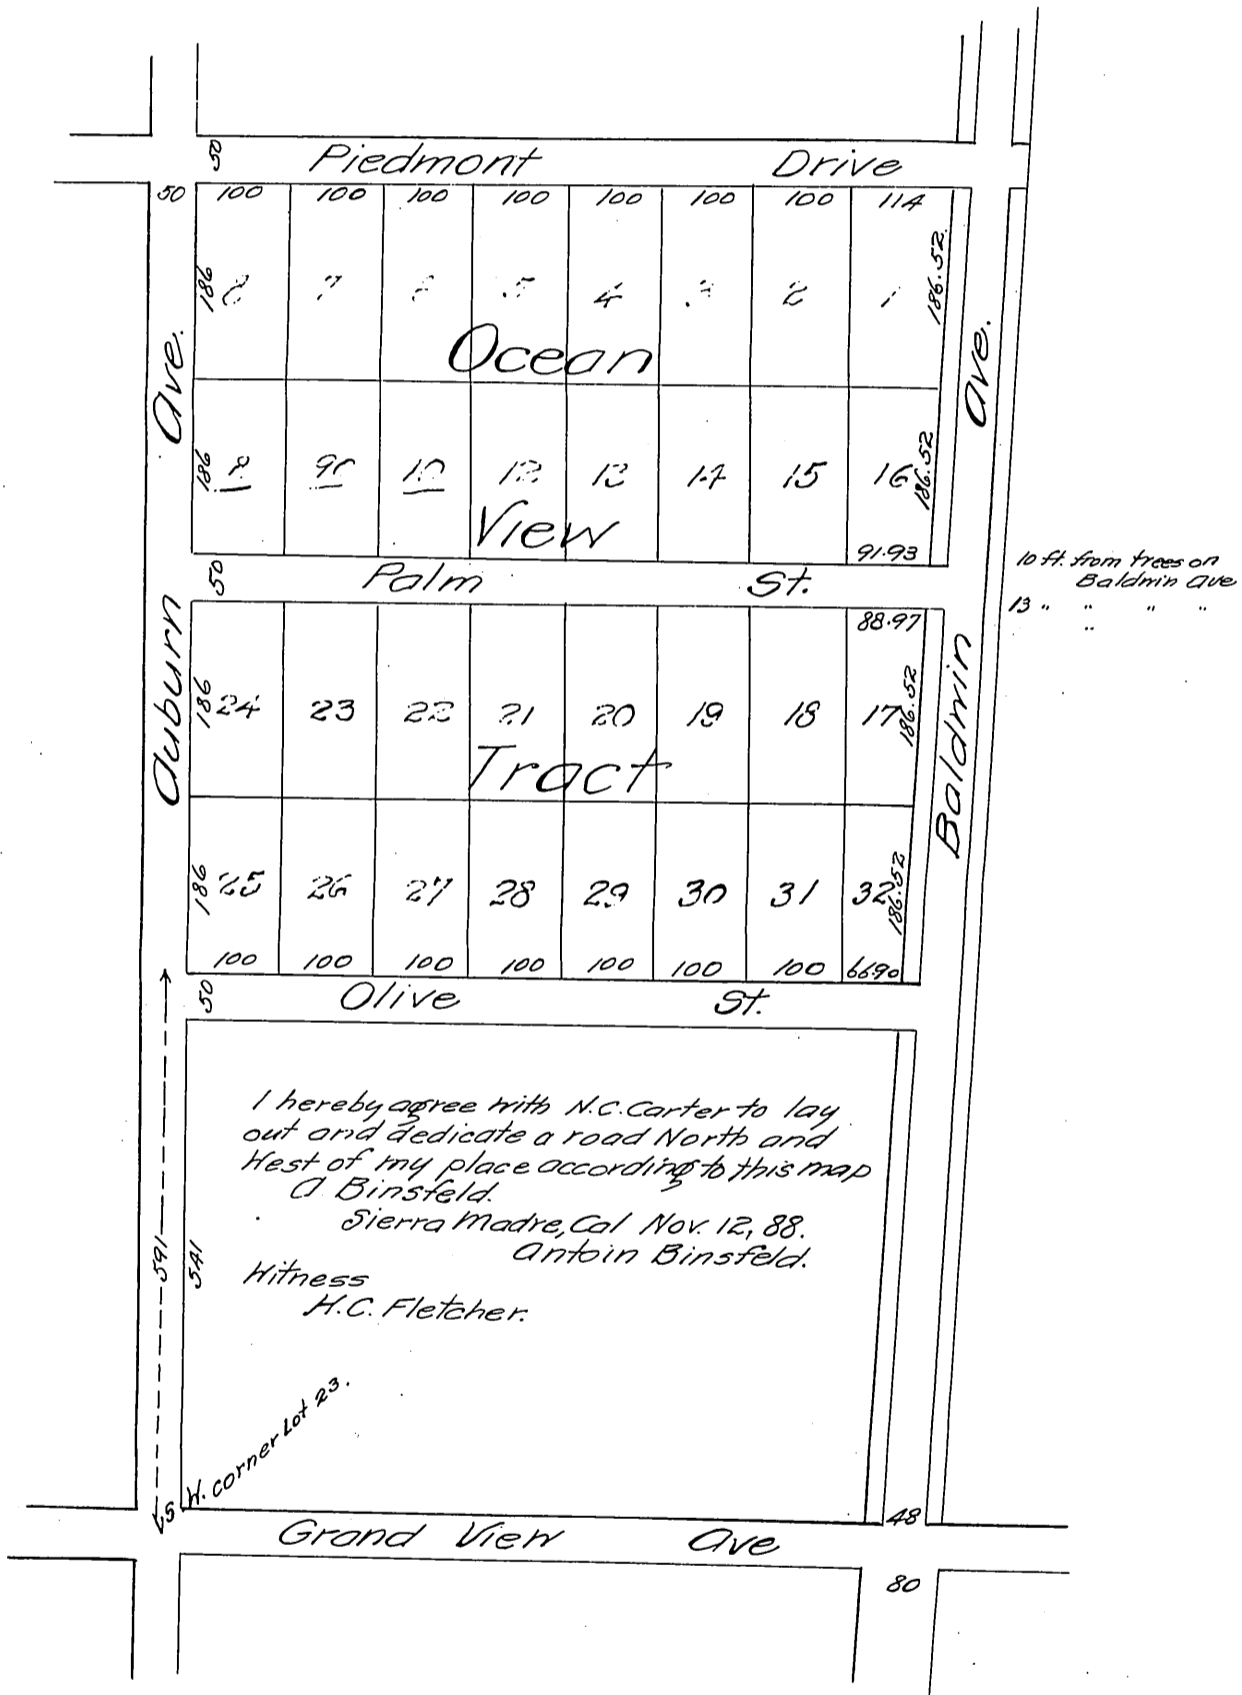

MAP
OF
Ocean View Tract
a subdivision by N.C. Carter
of part of Lot 23 Sierra Madre Tract.
Sierra Madre, Cal.

March 28, 1888. J.A. Osgood, Surveyor.
Scale 200 feet = 1 inch.

Recorded Nov. 13, 1888
at request of N.C. Carter.

Piedmont Drive changed to Carter Ave See D:13-2
Palm St " " Mira Monte " D: 9-150

emp.