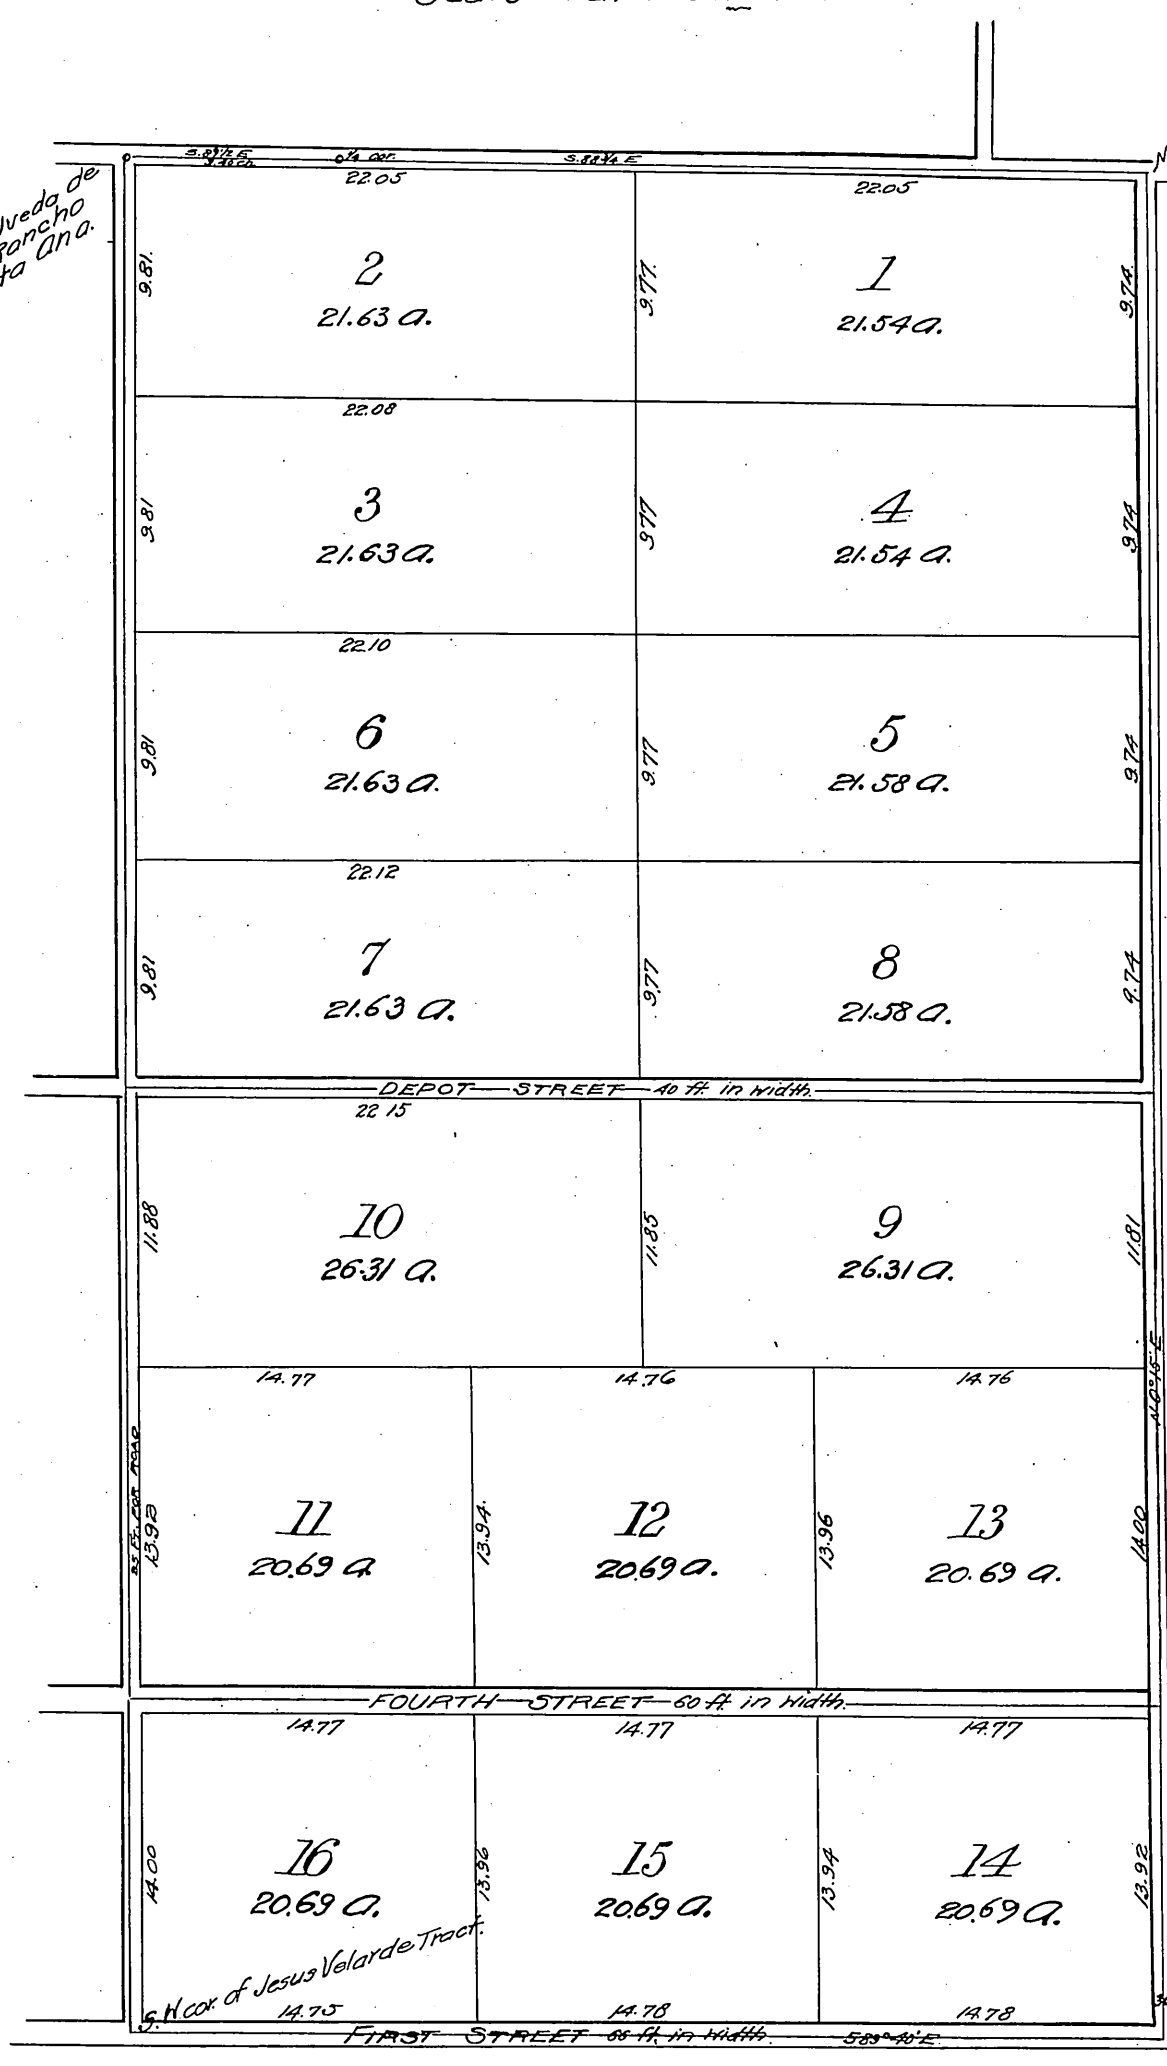

Referees "Exhibit A"

PLAT

Showing Subdivisions of
Mabury Tract

by H. C. Kellogg 1886.

Scale - 4 chains to inch.

N. W. cor. of Maria Sepulveda de Velarde Tract, Santiago de Santa Ana.

N. E. cor. of Maria Sepulveda de Velarde Tract, Santiago de Santa Ana.

(Reduced to the scale of 8 chains to one inch)
Recorded January 25, 1889, at request H. S. Bartlett.

Copy