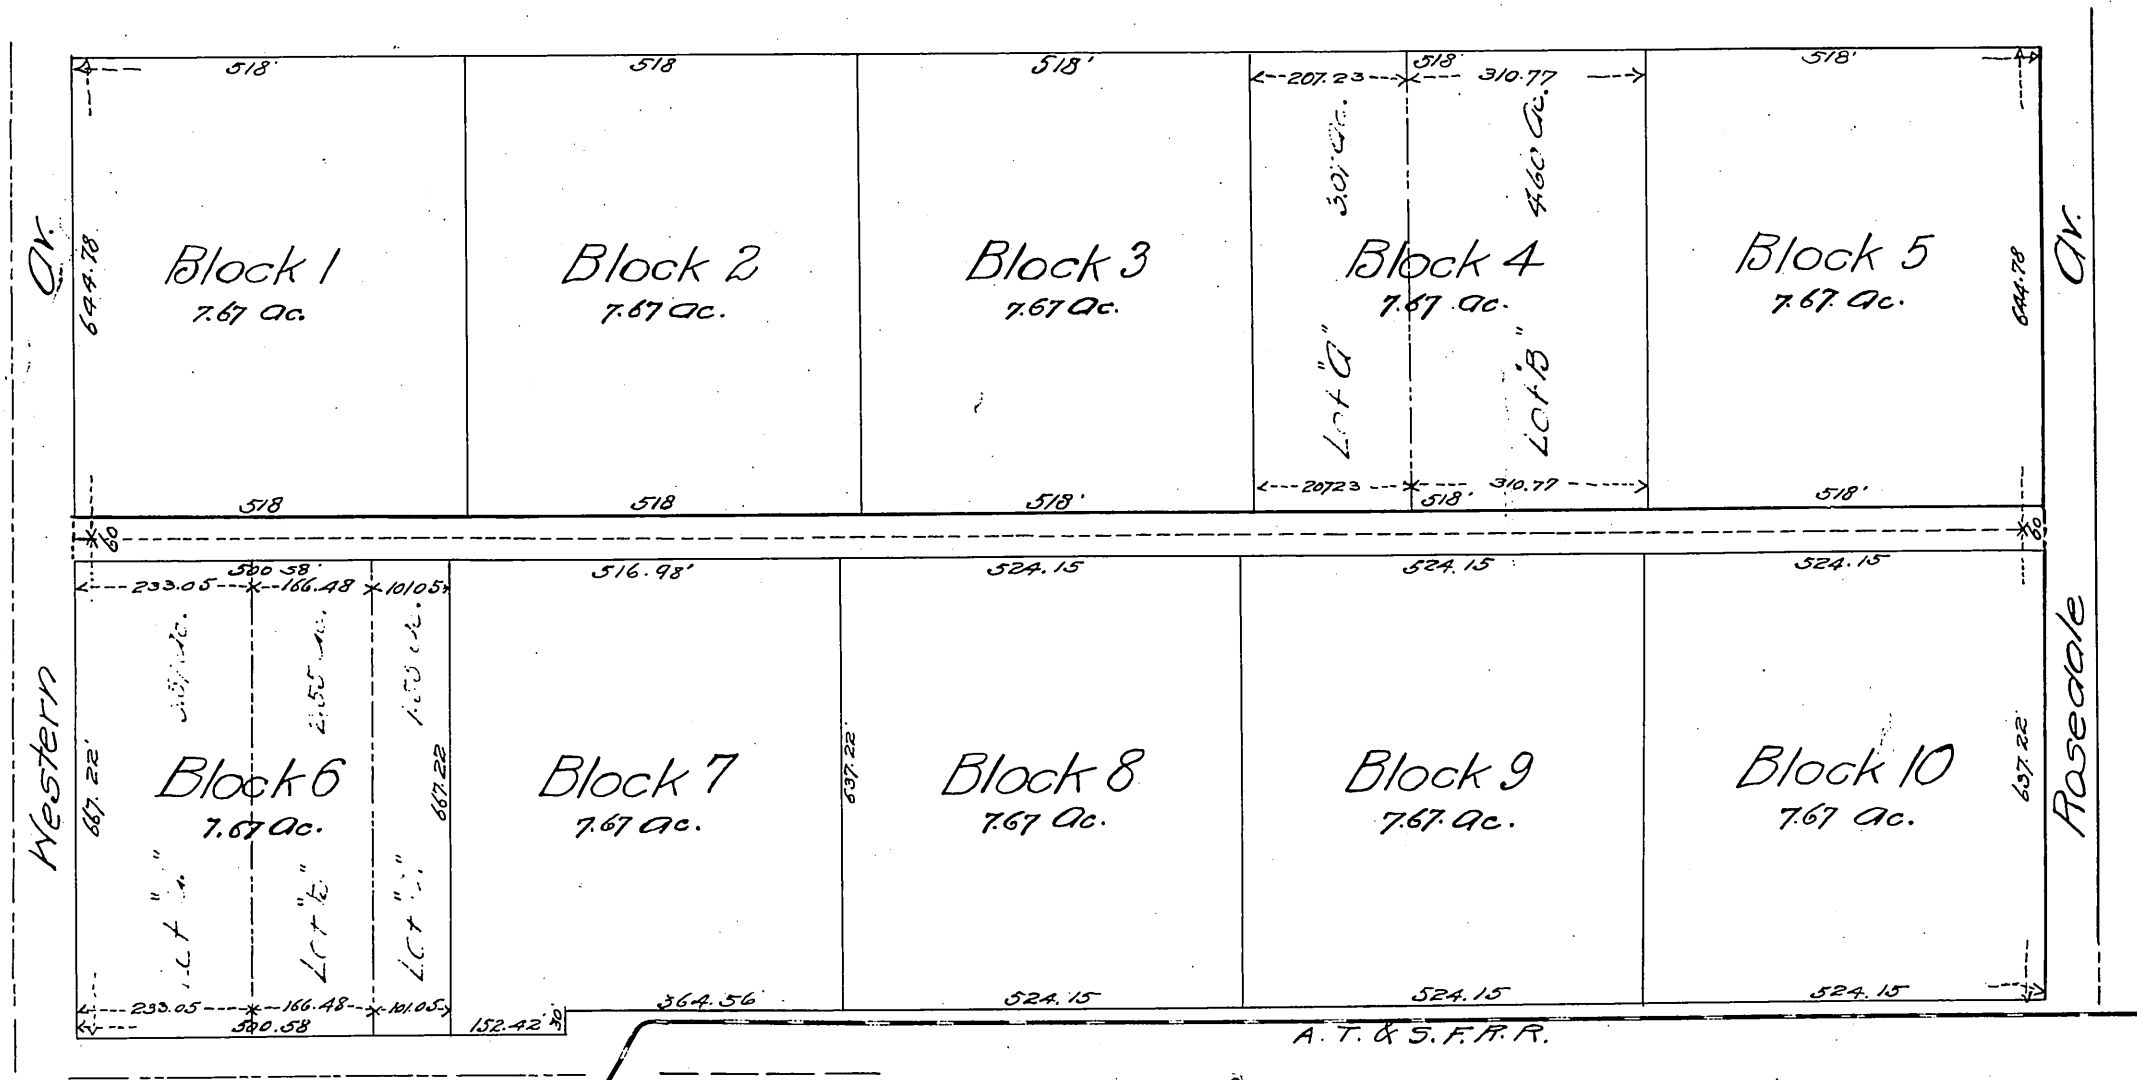

MAP

OF THE

Happy-go-Lucky Tract

Being a subdivision of the South half of the South West quarter of Section 13, Township 2 South, Range 14 West 5th M.

Made by W. D. Buckner 23. N. Spring
Scale 1 inch = 100 feet.

For vacation of street see M.R. 107-255
" " " Center St See Ord 18103
widening Western Ave. D: 5696-124 D: 20-70
Opening 57th St to Western Ave. D: 6104-294-D: 20-189

(Reduced to the scale of 250 feet to one inch)
Recorded March 2, 1889 at
the request of H. M. Russell.