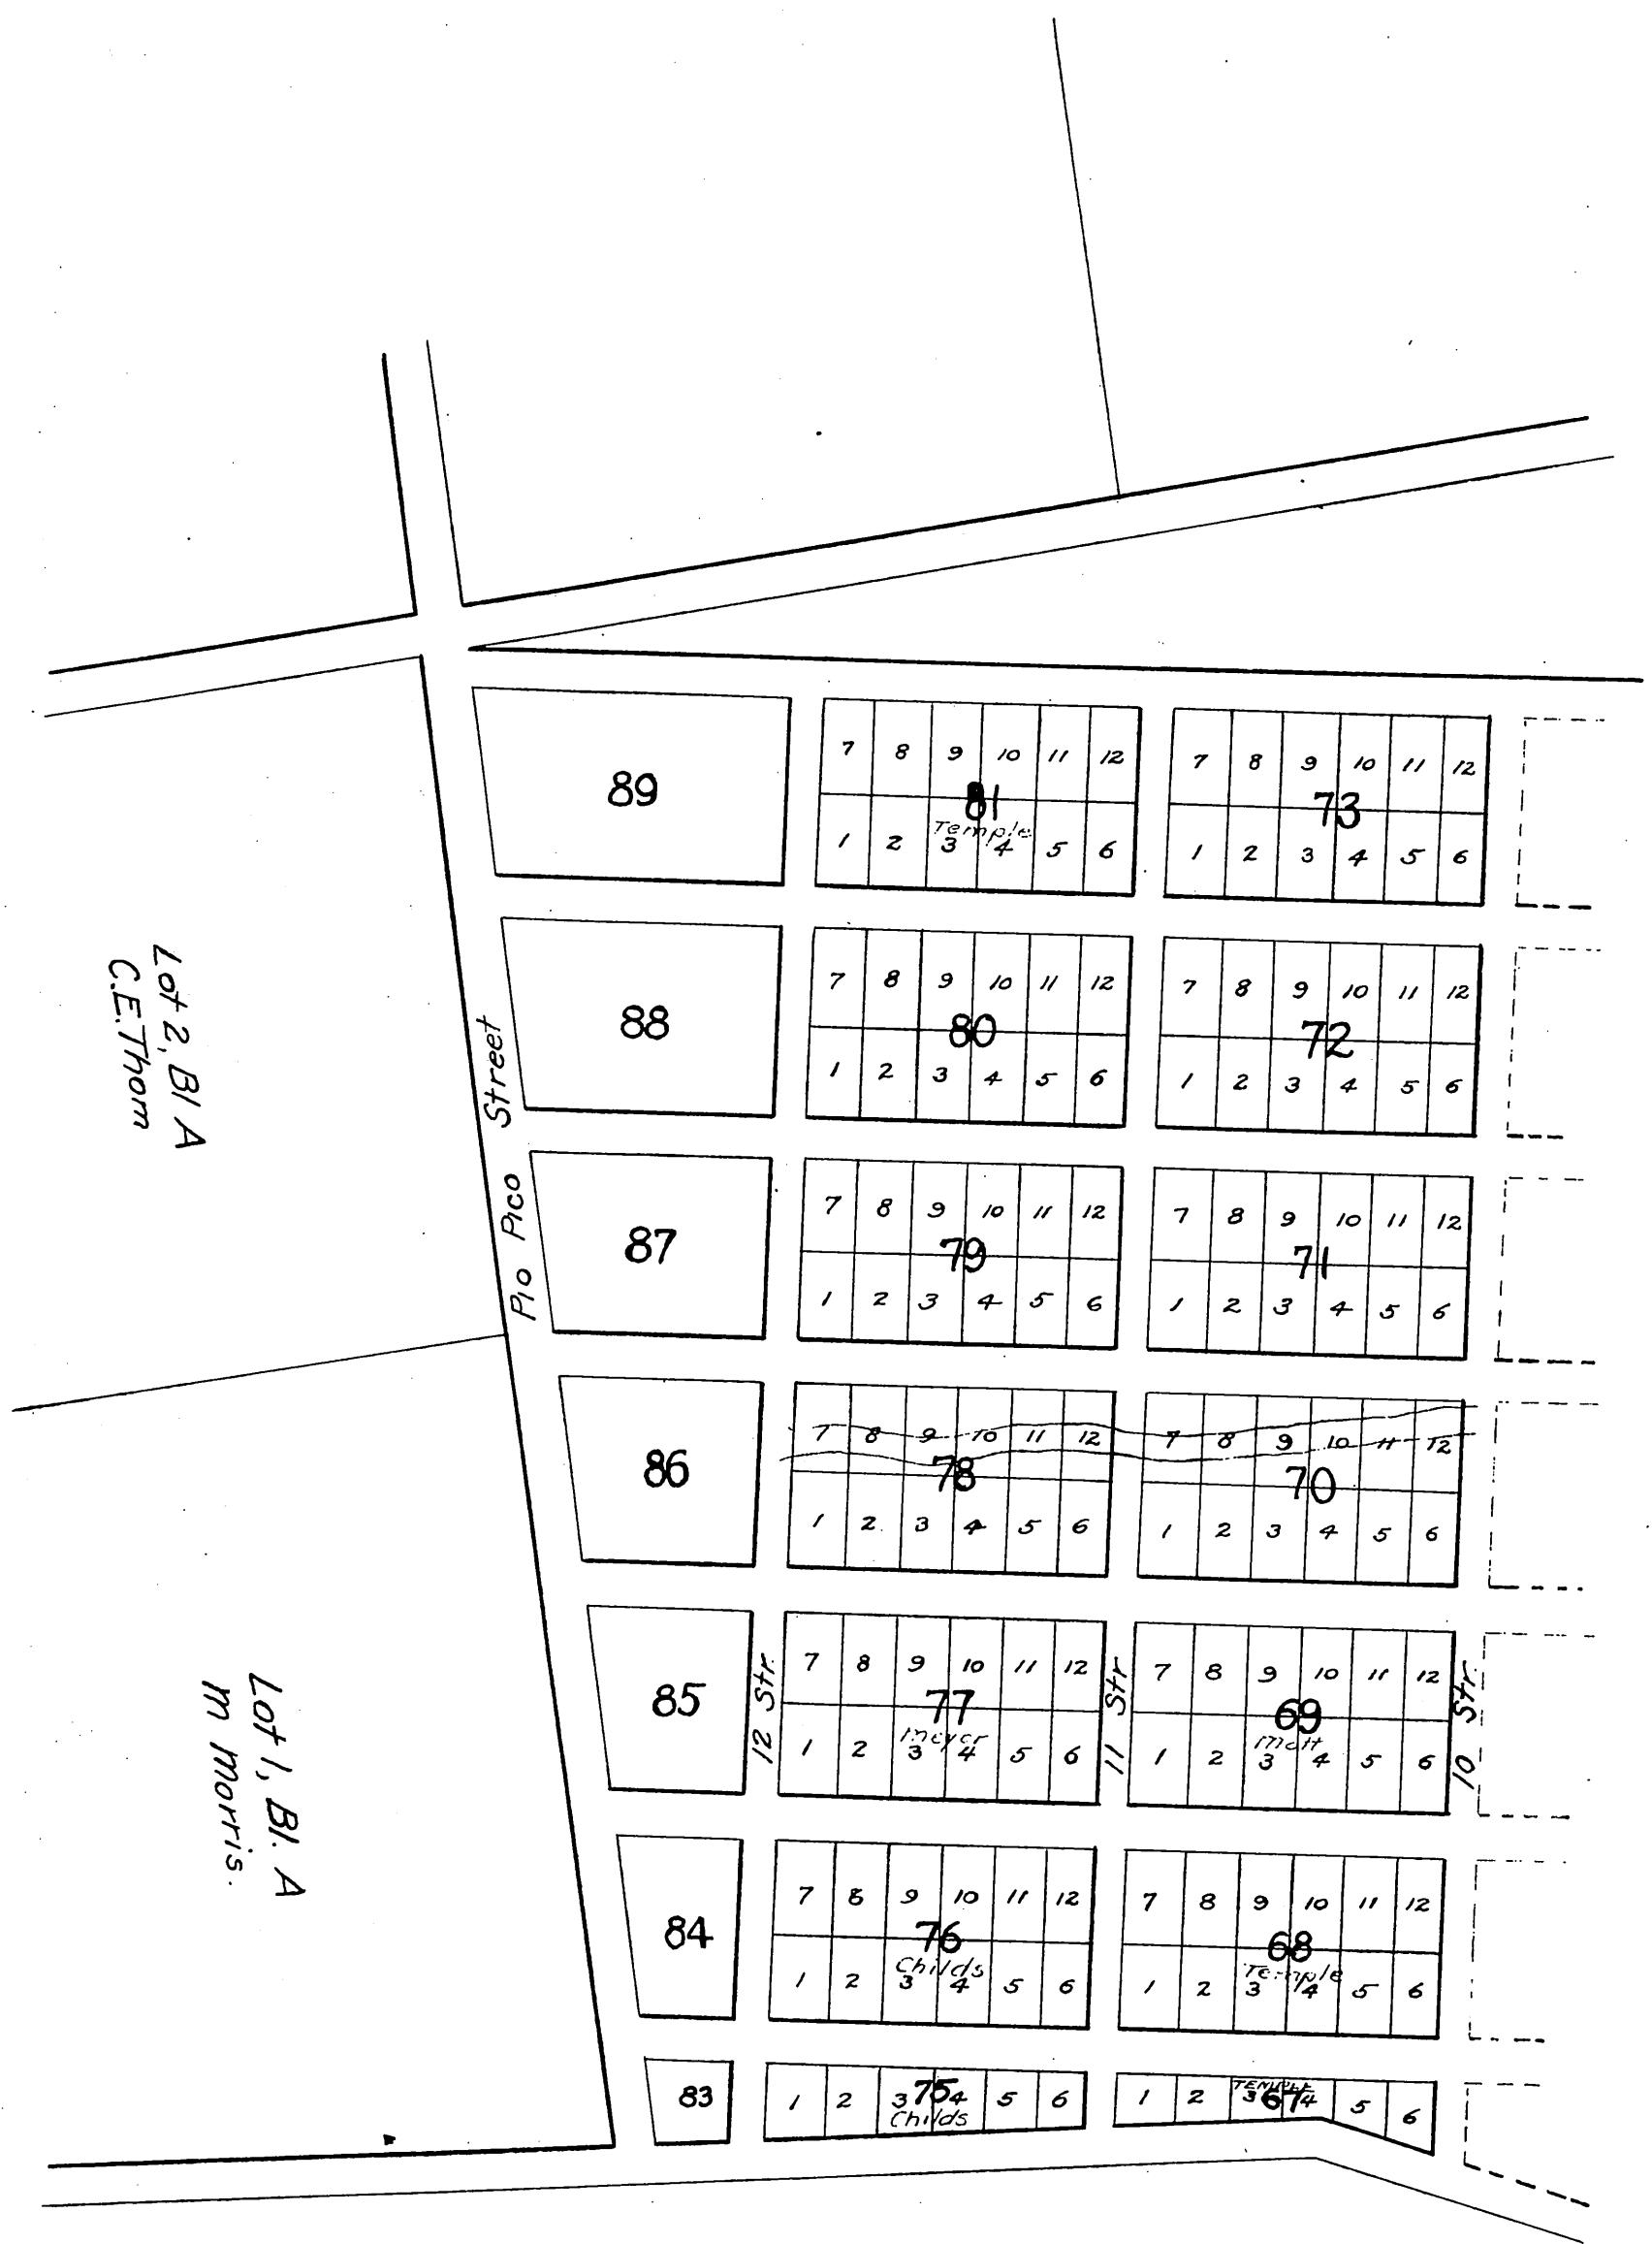

3745

Notes: Hill, Olive Charity, Hope, Flower & Grasshopper Streets are 80 feet.
 2nd, 10th, 11th & 12th Streets are 60 feet wide.
 Each Block is 600 ft long and 300 ft wide contains 4⁵⁵/₁₀₀ acs of land
 and is subdivided in 12 lots each, 100 ft front and 165 feet in depth.
 Scale: 4 chs. per inch.
 Surveyed and subdivided February 1868 by L. Seebold.