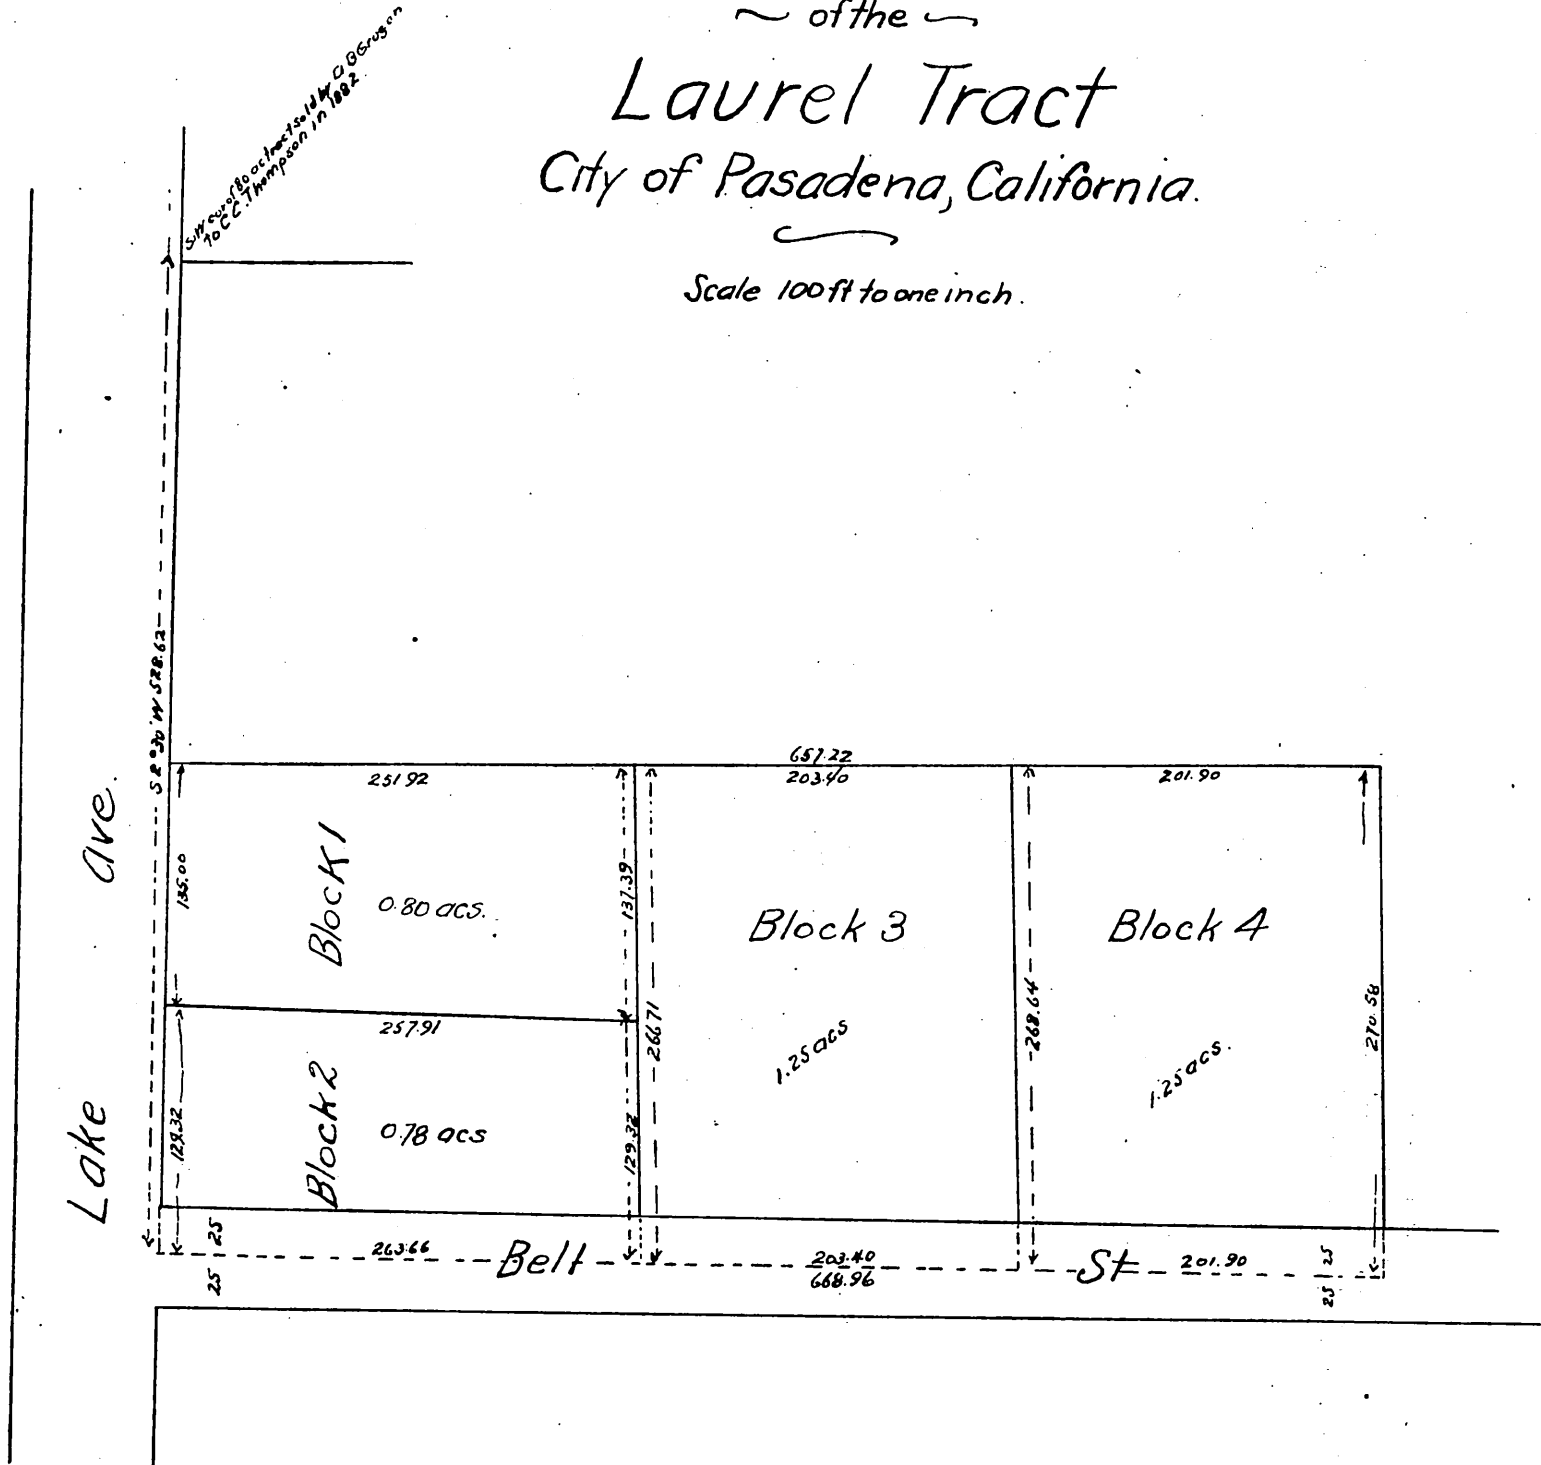

PLAT
 of the
 Laurel Tract
 City of Pasadena, California.

Scale 100ft to one inch.

A full, true and correct copy of the original
 recorded January 18, 1890 at 2 o'clock P.M. at
 request of E. F. Charnock
 John W. Francis County Recorder
 By George Hughes Deputy.