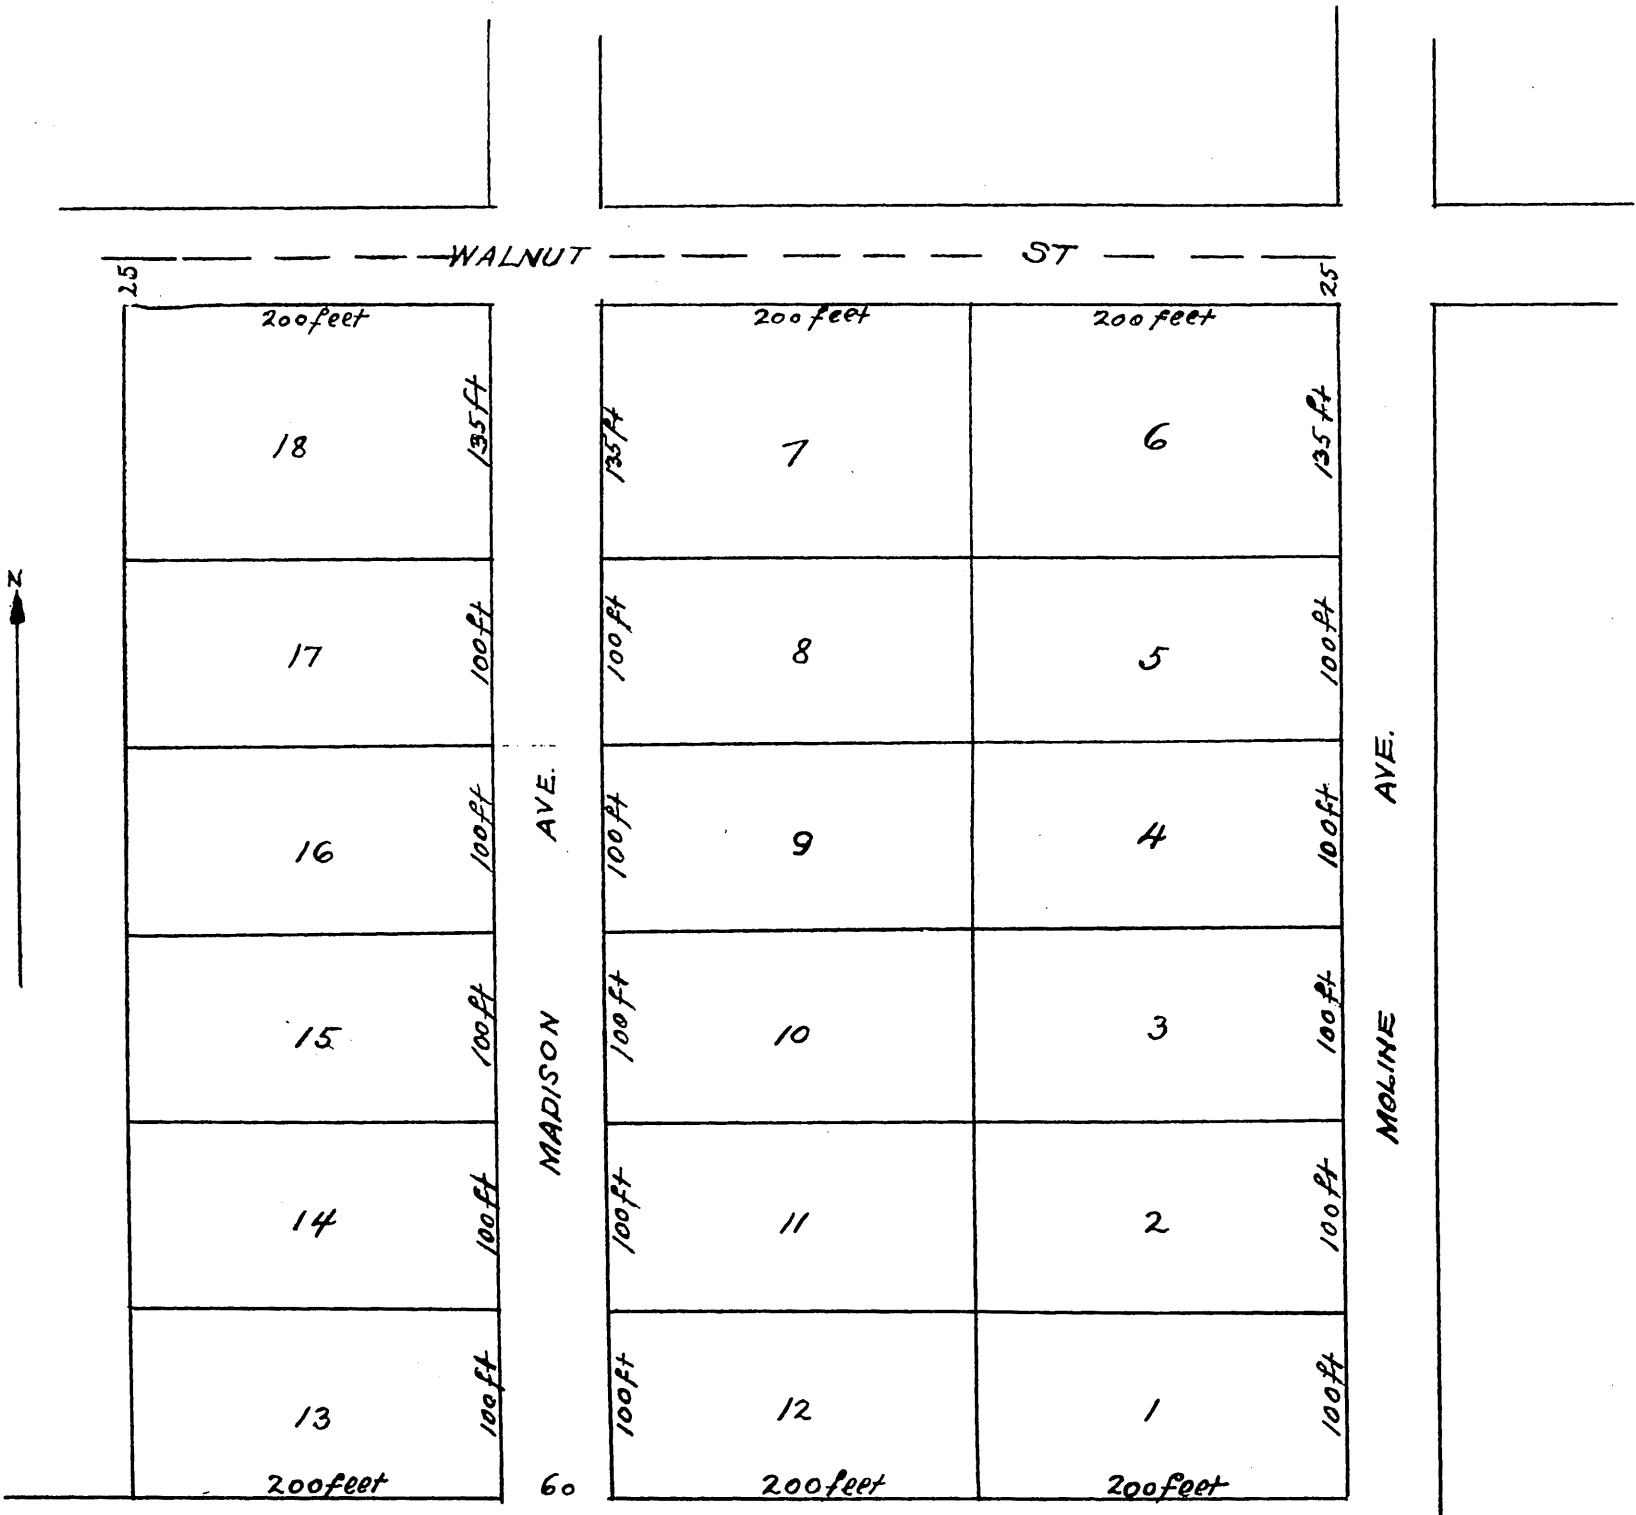

EL MOLINO TRACT

A subdivision of Lot 7 Block D S.P.
Tract L.V. Land W Association
Pasadena Cal.

Surveyed Sept 1891 by J.W. Sedwick

A full, true and correct copy of original
recorded Sep 18 1891 at 33 min. past 3 pm
at request of G.S. Cristy
J. A. Kelly County Recorder
By W.W. Mills Deputy