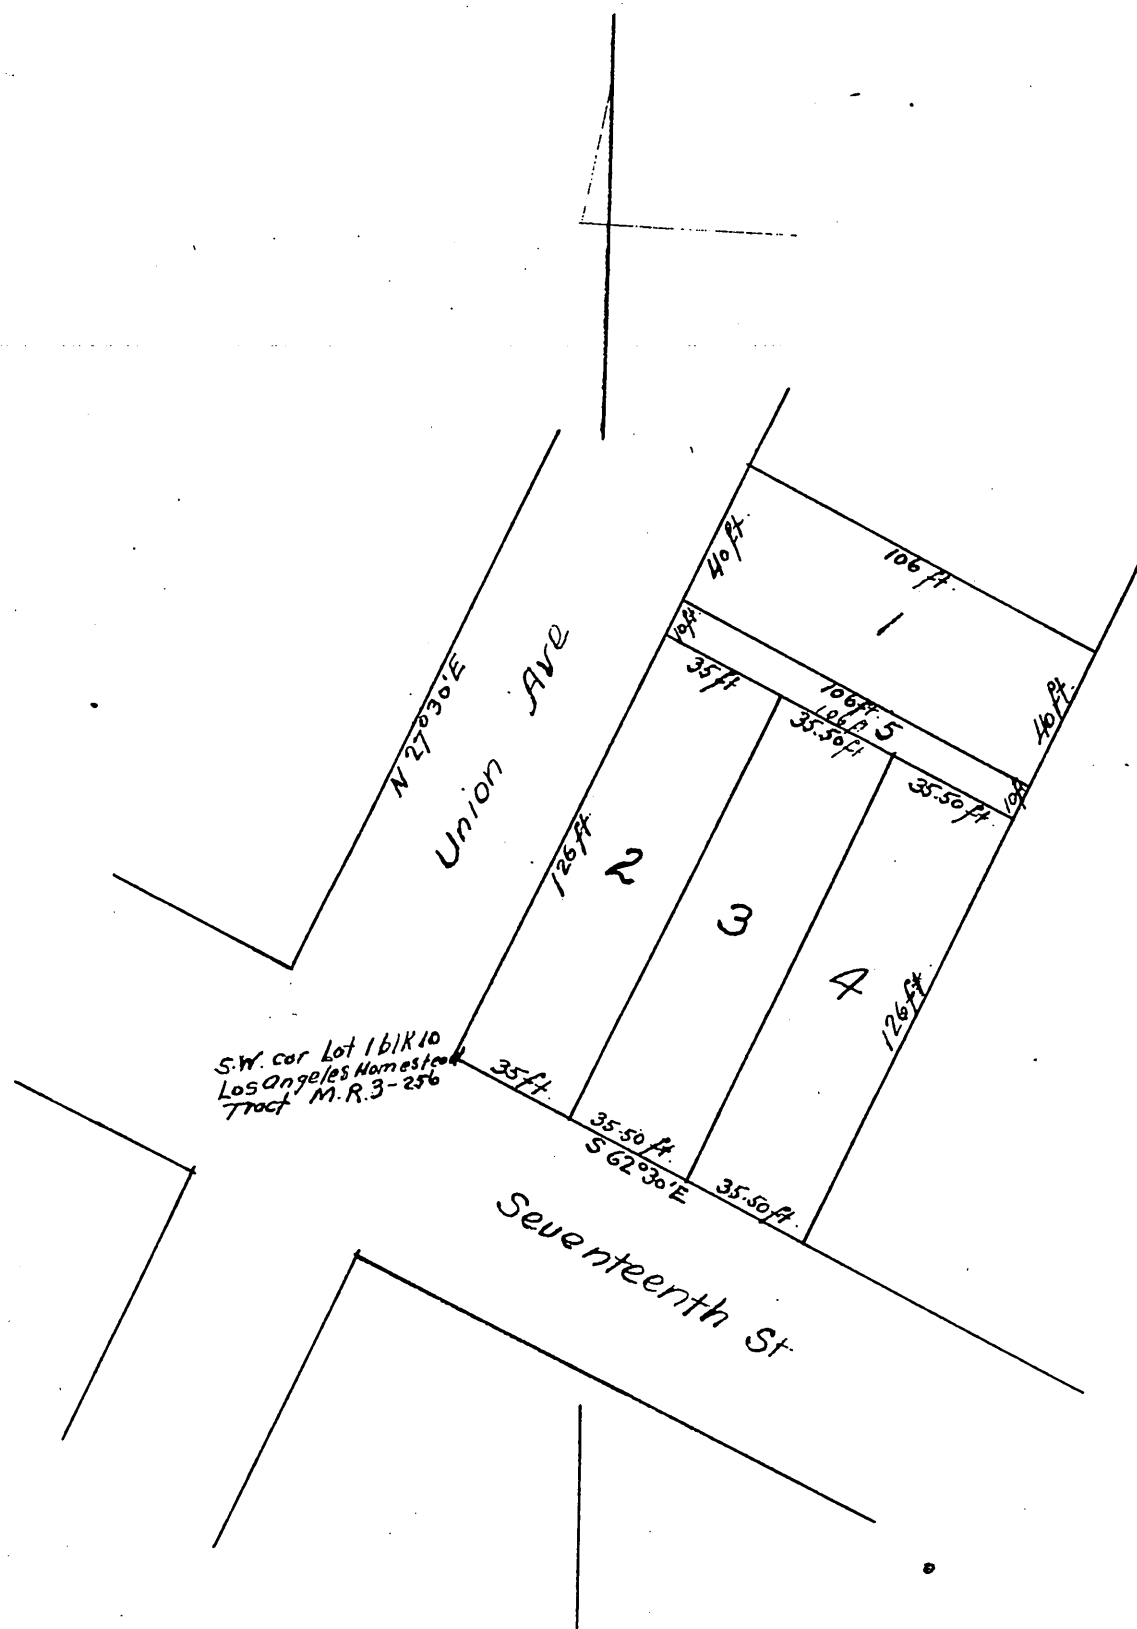

Oscar Runion's  
 Subivision of Lot 1 Block 10 of the  
 Los Angeles Homestead Tract

7

SCALE 50' = 1"

True courses.

A full, true, and correct copy of original  
 Recorded Oct 14, 1891 at 55 min past 3 pm  
 at request of Oscar Runion  
 J. A. Kelly County Recorder  
 By W. W. Mills Deputy.