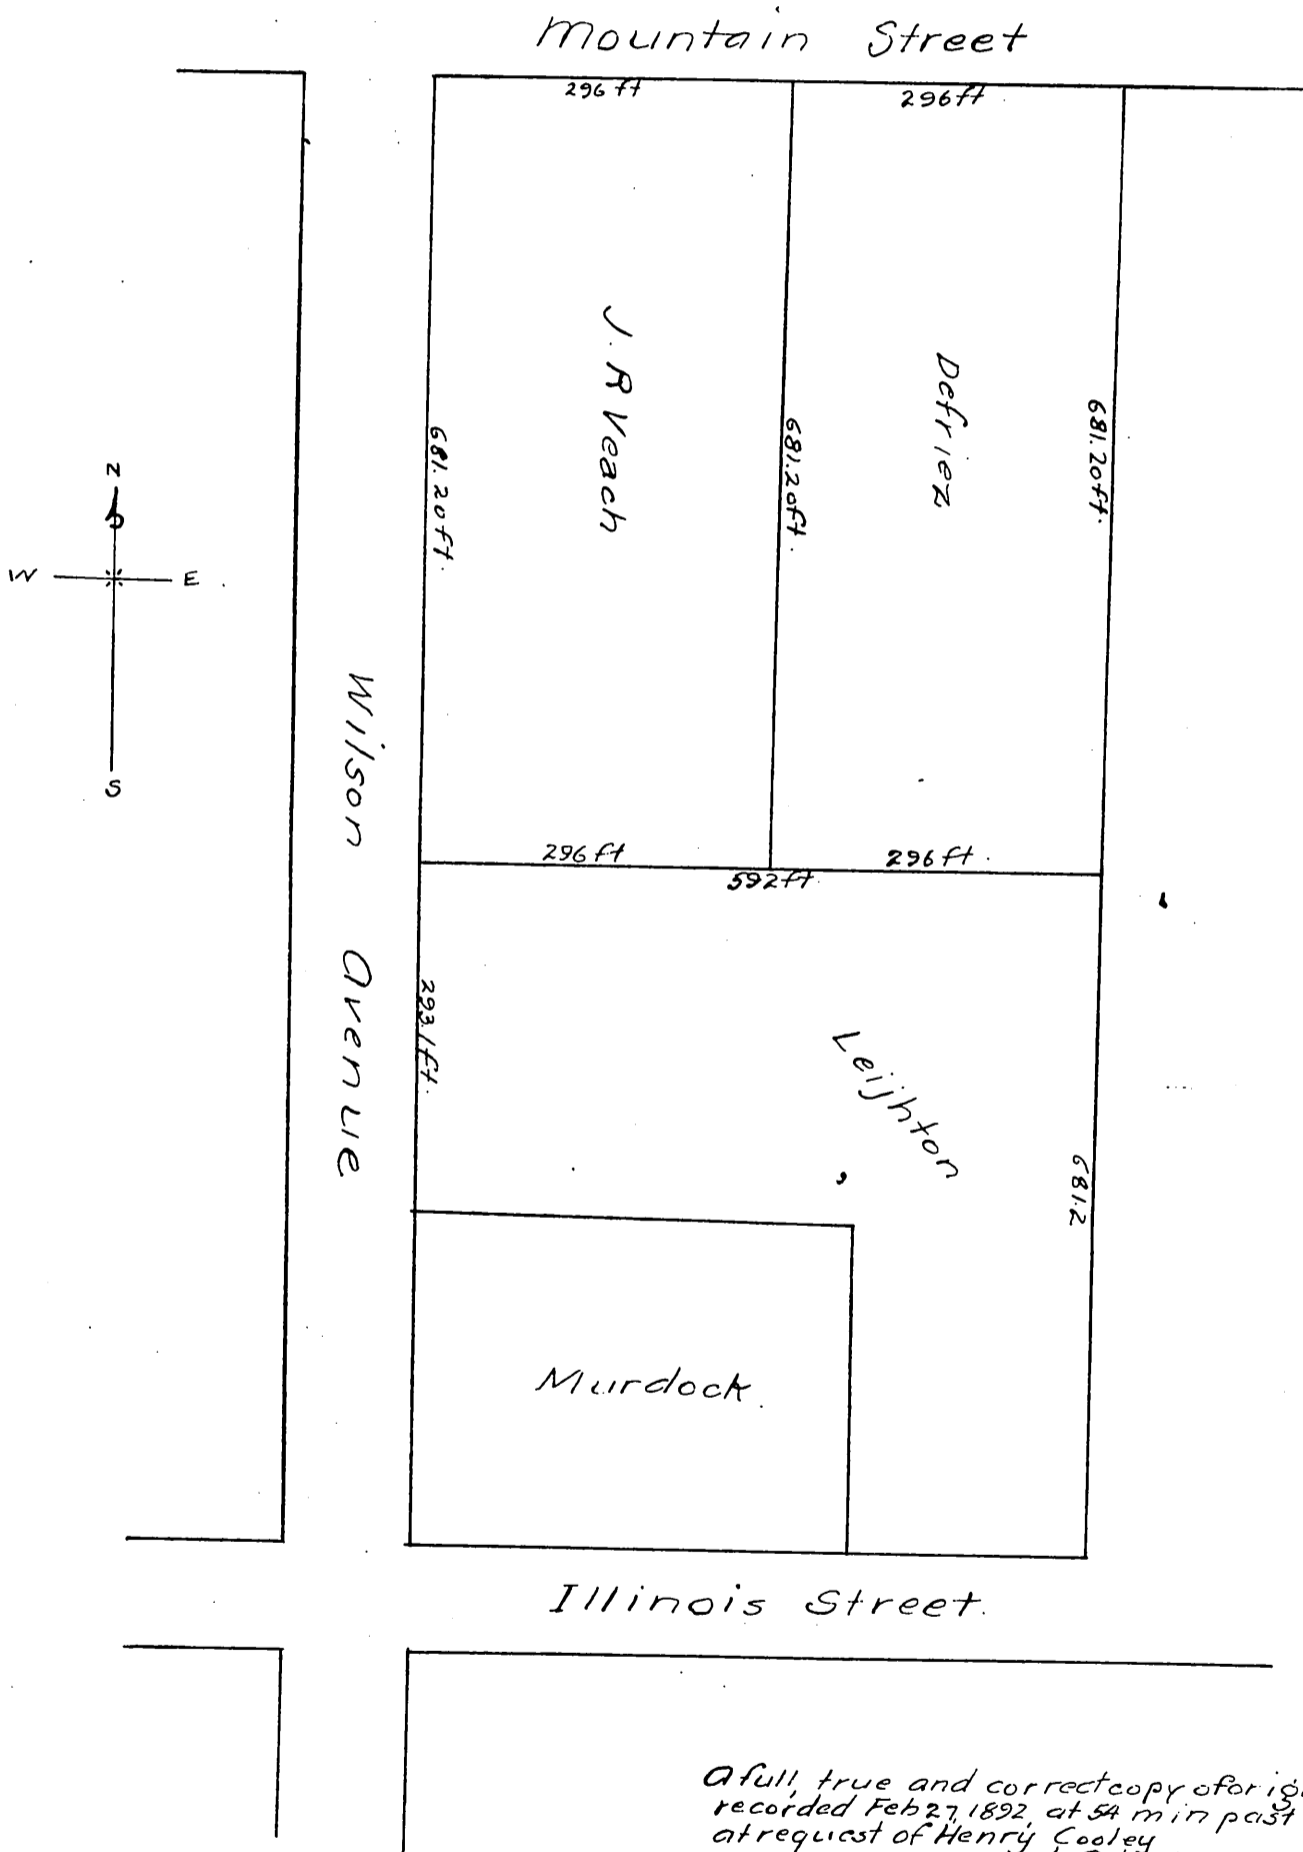

Map of
J.R. Veach Tract

Pasadena
California

February 27, 1892

A full, true and correct copy of original
recorded Feb 27, 1892, at 54 min past 11 a.m.
at request of Henry Cooley
J. A. Kelly County Recorder
By W. W. Mills Deputy.