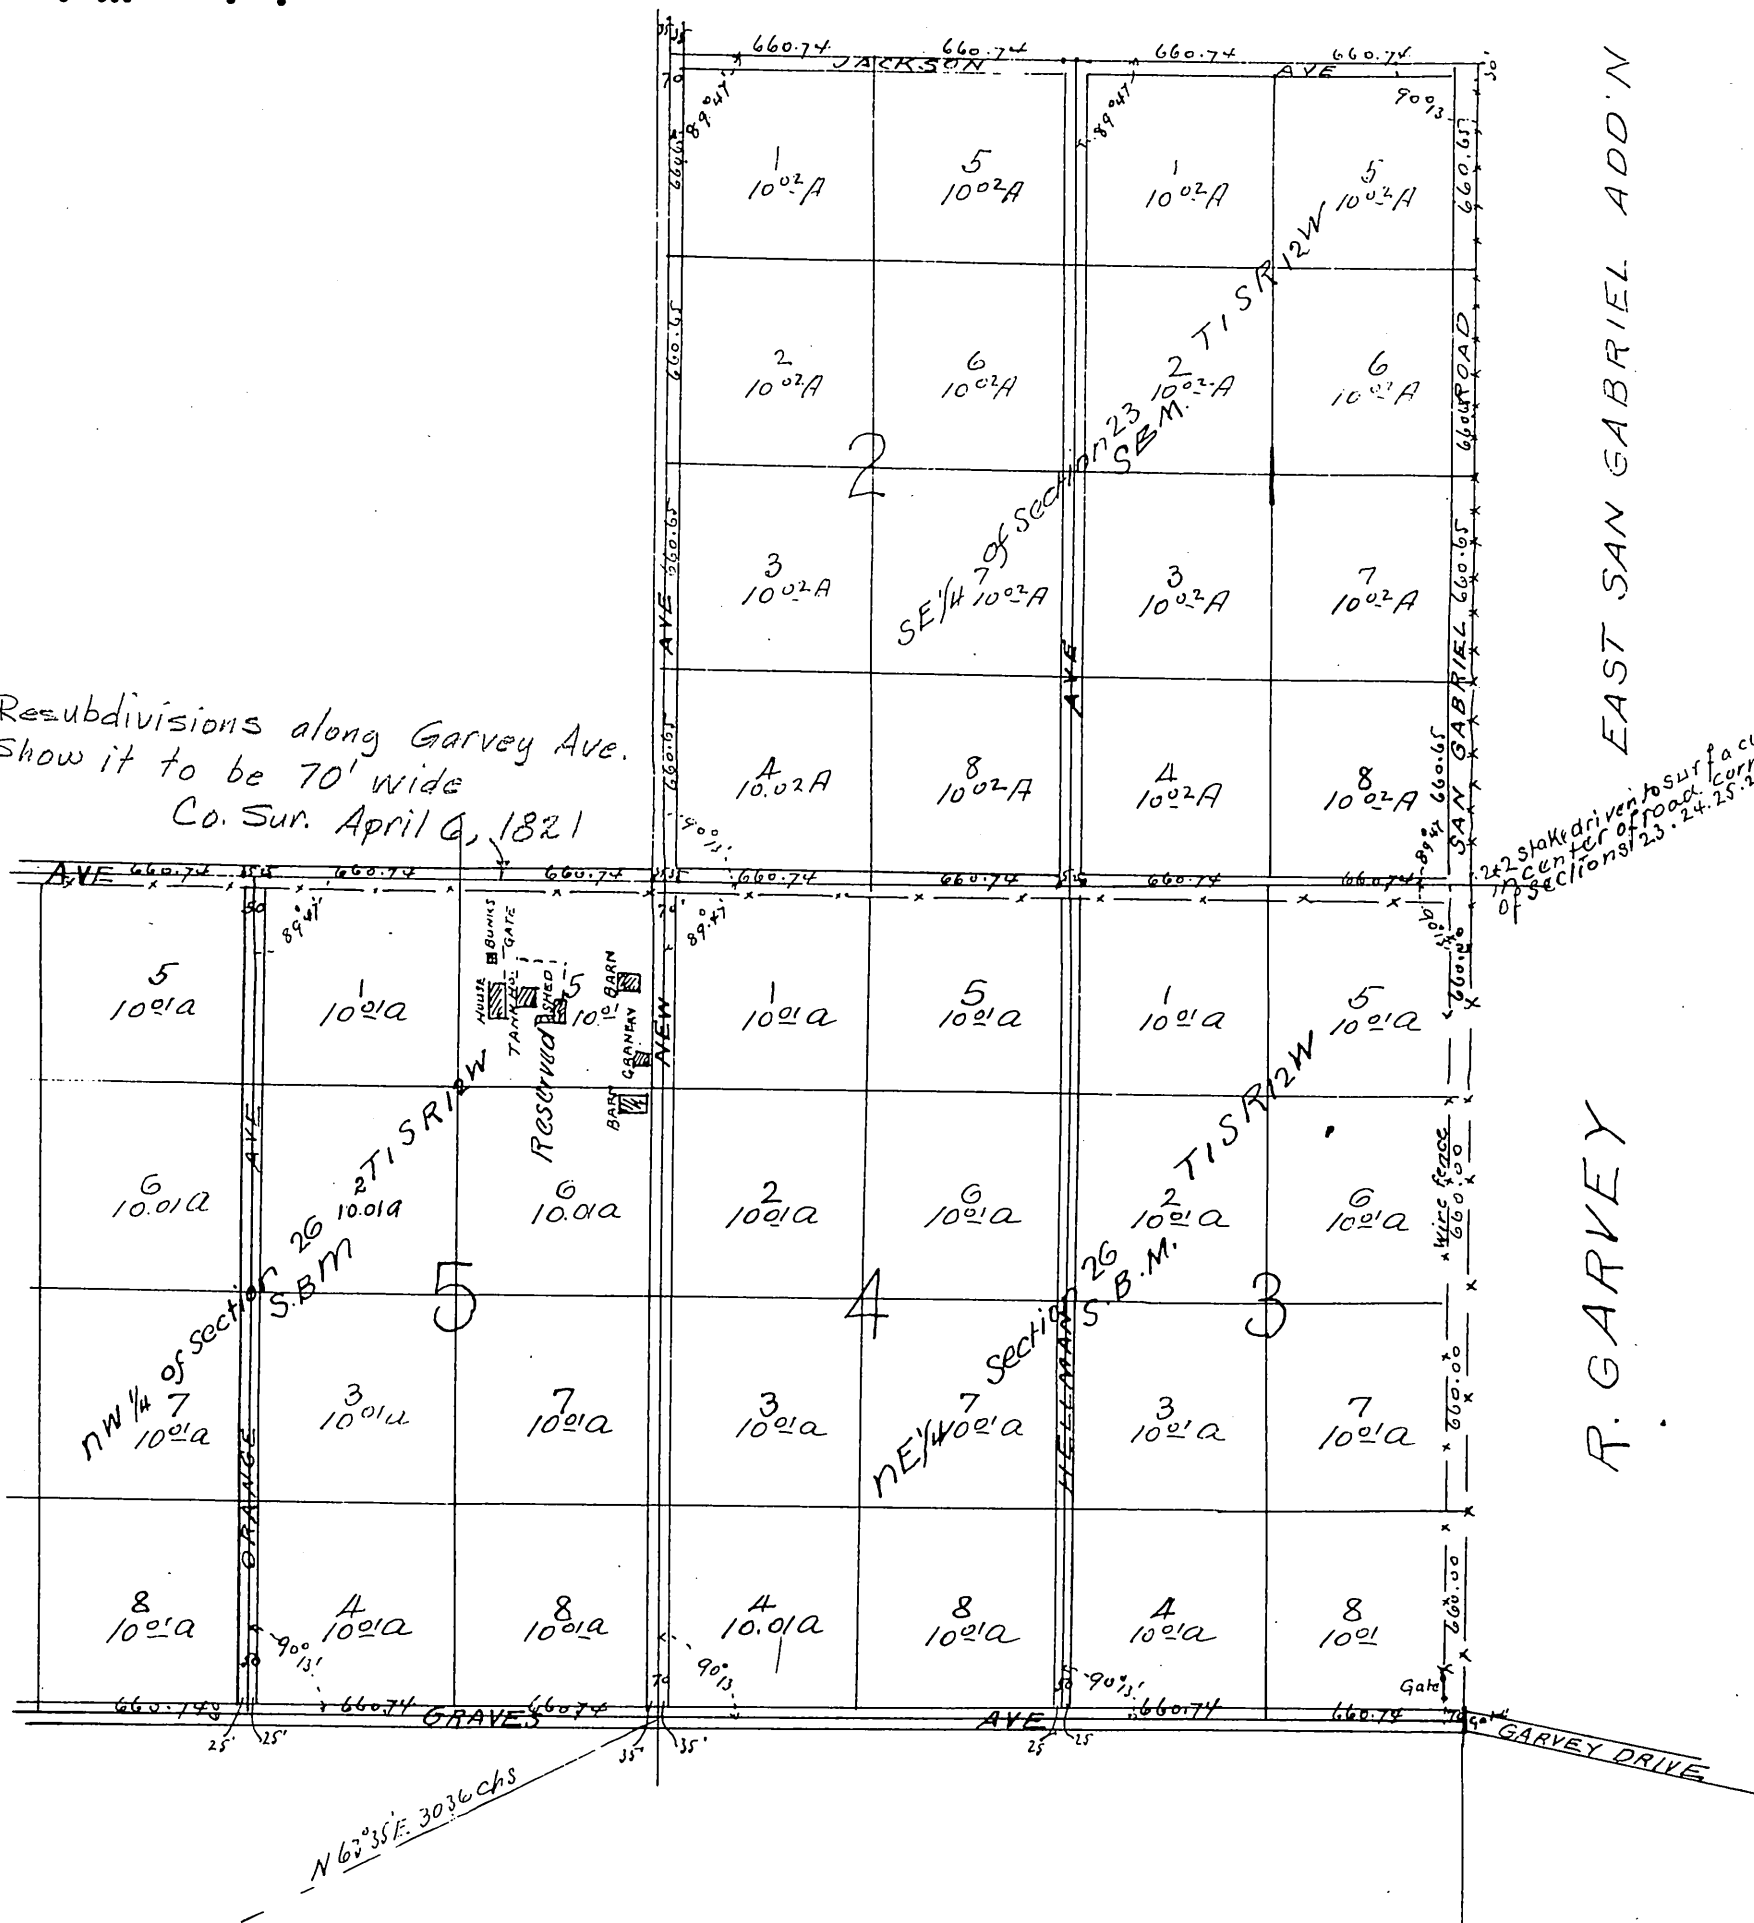

Resubdivisions along Garvey Ave.
Show it to be 70' wide
Co. Sur. April 6, 1821

EAST SAN GABRIEL ADD'N

R. GARVEY

Garvey

26 25
35 36

A full true and correct copy of original
(scale reduced to 600 feet to one inch) recorded
Aug 16 1892 at 39 min past 11 am at
request of J. A. Graves
J. A. Kelly County Recorder
By W. W. Mills Deputy