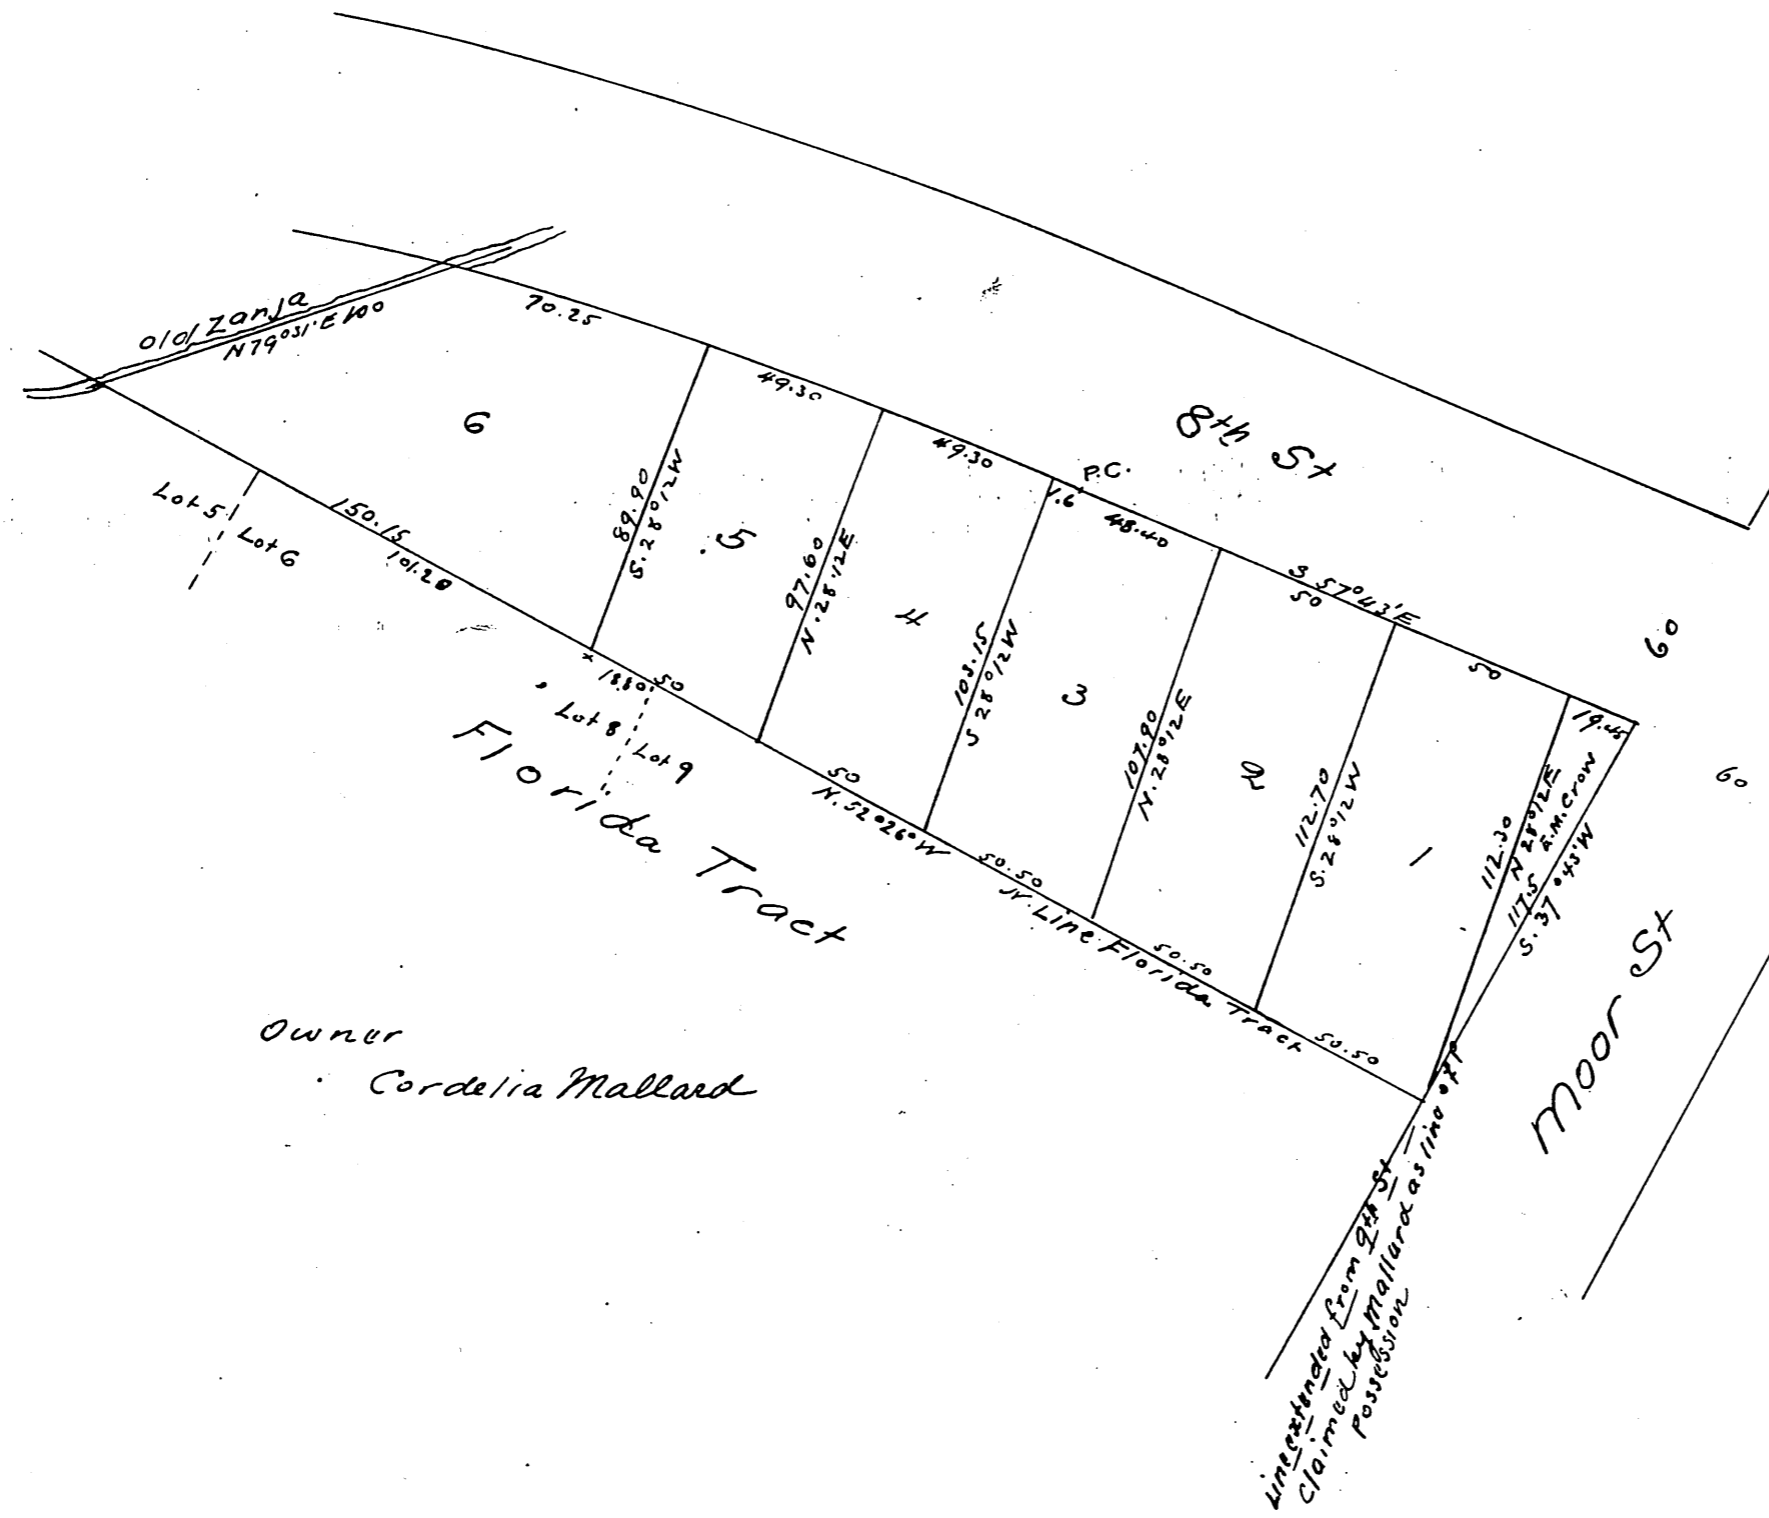

Subdivision
 of Land of
Cordelia Mallard
 Los Angeles Calif
 Nov. 15 1894
 Wright & Nicholson
 Scale 1 in = 50 Feet

Owner
 Cordelia Mallard

note line between lot 1 and 2 is located at request of Henry Mallard on old ridge claimed by him to be old line of possession

Line estimated from 8th St
 claimed by Mallard as line of possession

A full true and correct copy of original
 recorded Nov. 21. 1894 at 20 min past 3 pm
 at request of Cordelia Mallard
 Arthur Paray Co Recorder
 by W. W. Mills Deputy.