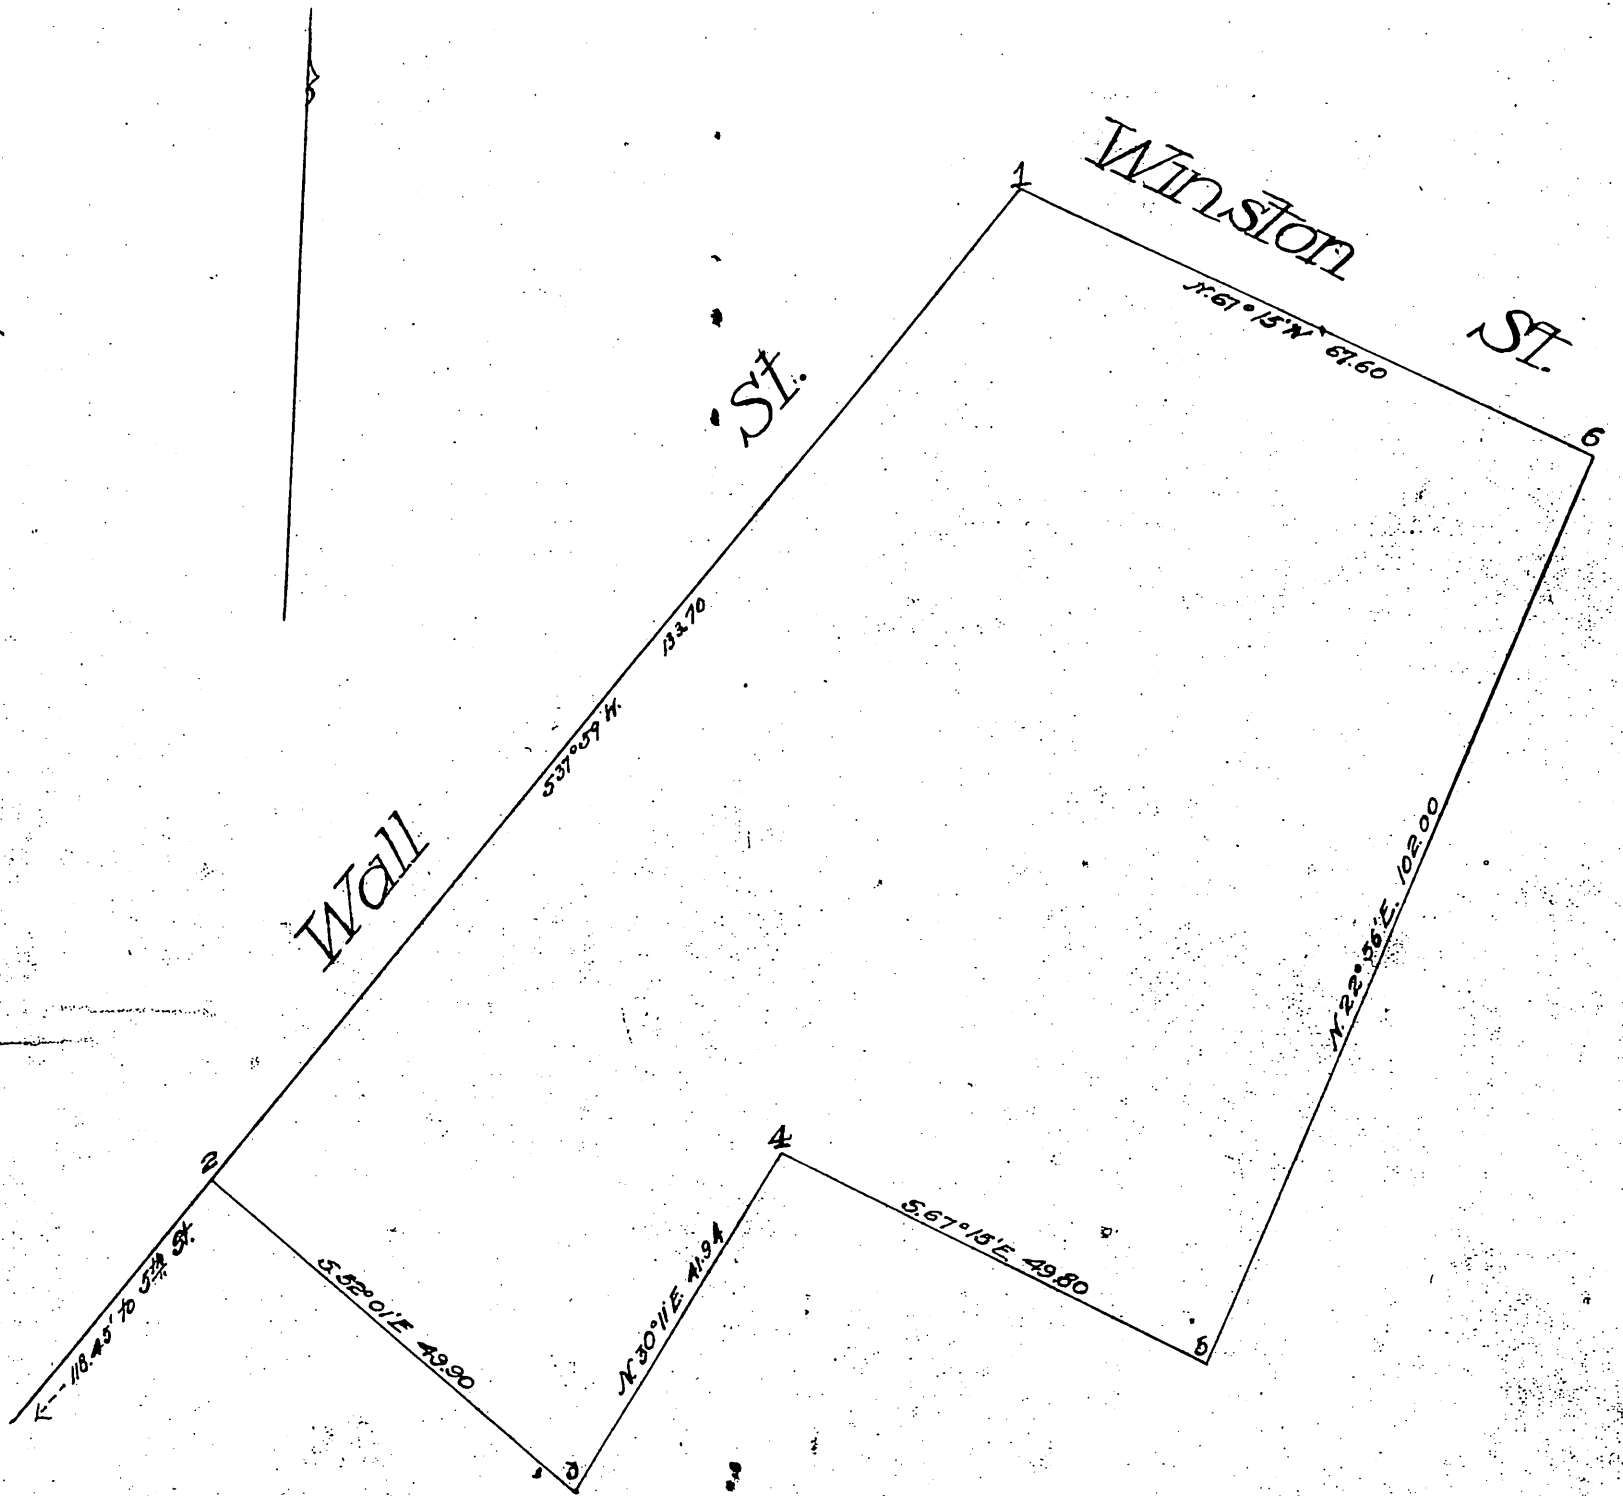

4545

Plat

Showing lot on Winston & Wall St.

Los Angeles City Cal.

Surveyed May 1895

by H. J. Stacher

Scale 20' = 1"

owner. Henry Glass.