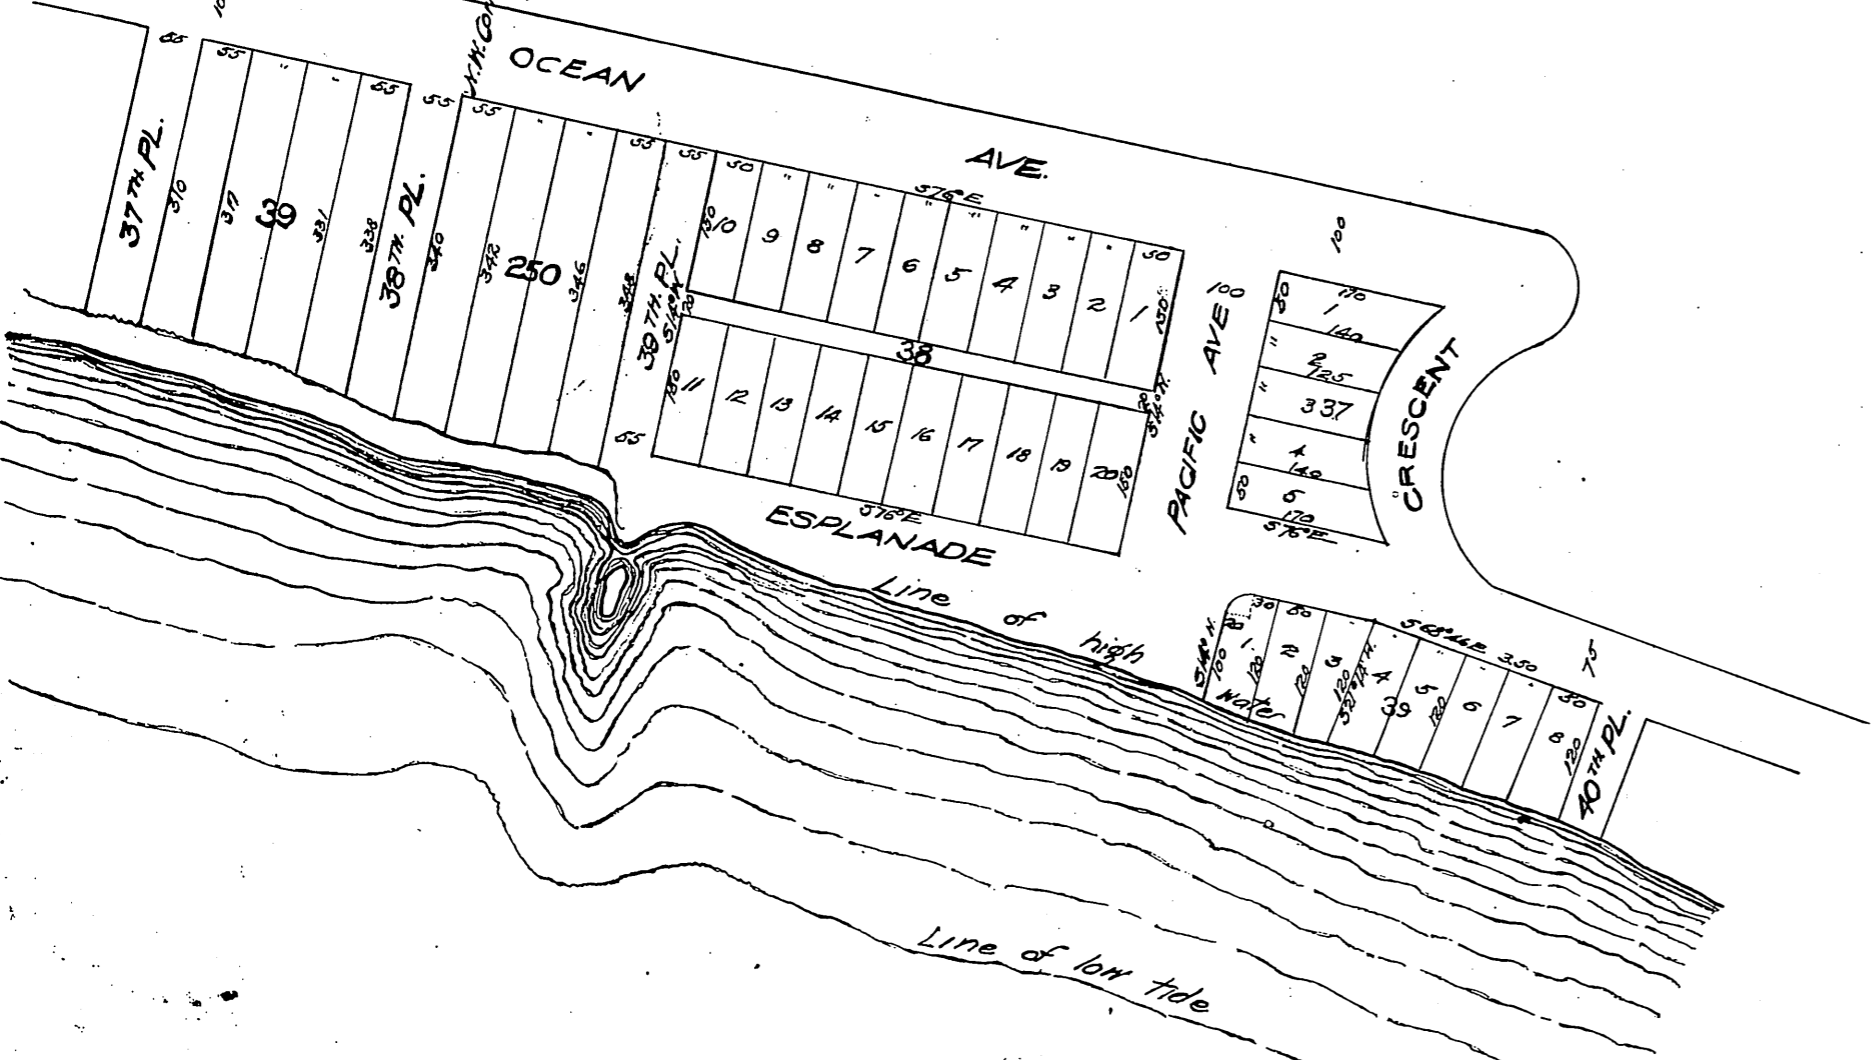

Compass
Chart

Part of Alamitos Beach Townsite

TERMINO AVENUE

1/4 Corner of Blk 250 according to map recorded in Book 36, Page 37 of 39, Map Rec.

MAP OF
 PART OF
ALAMITOS BAY
 TOWNSITE

LOS ANGELES COUNTY, CAL.

SCALE 1 IN. = 200 FEET

Note: From S.E. Corner Block 38, Alamitos Bay Townsite, N.W. Corner Lot 3, Block 39 bears $S71^{\circ}30' E 263.15$ Ft.

Extension of streets across P.E.R./W.D.M. 6144-302 D:18138
 For variation Crescent Ave, See 99-27-28