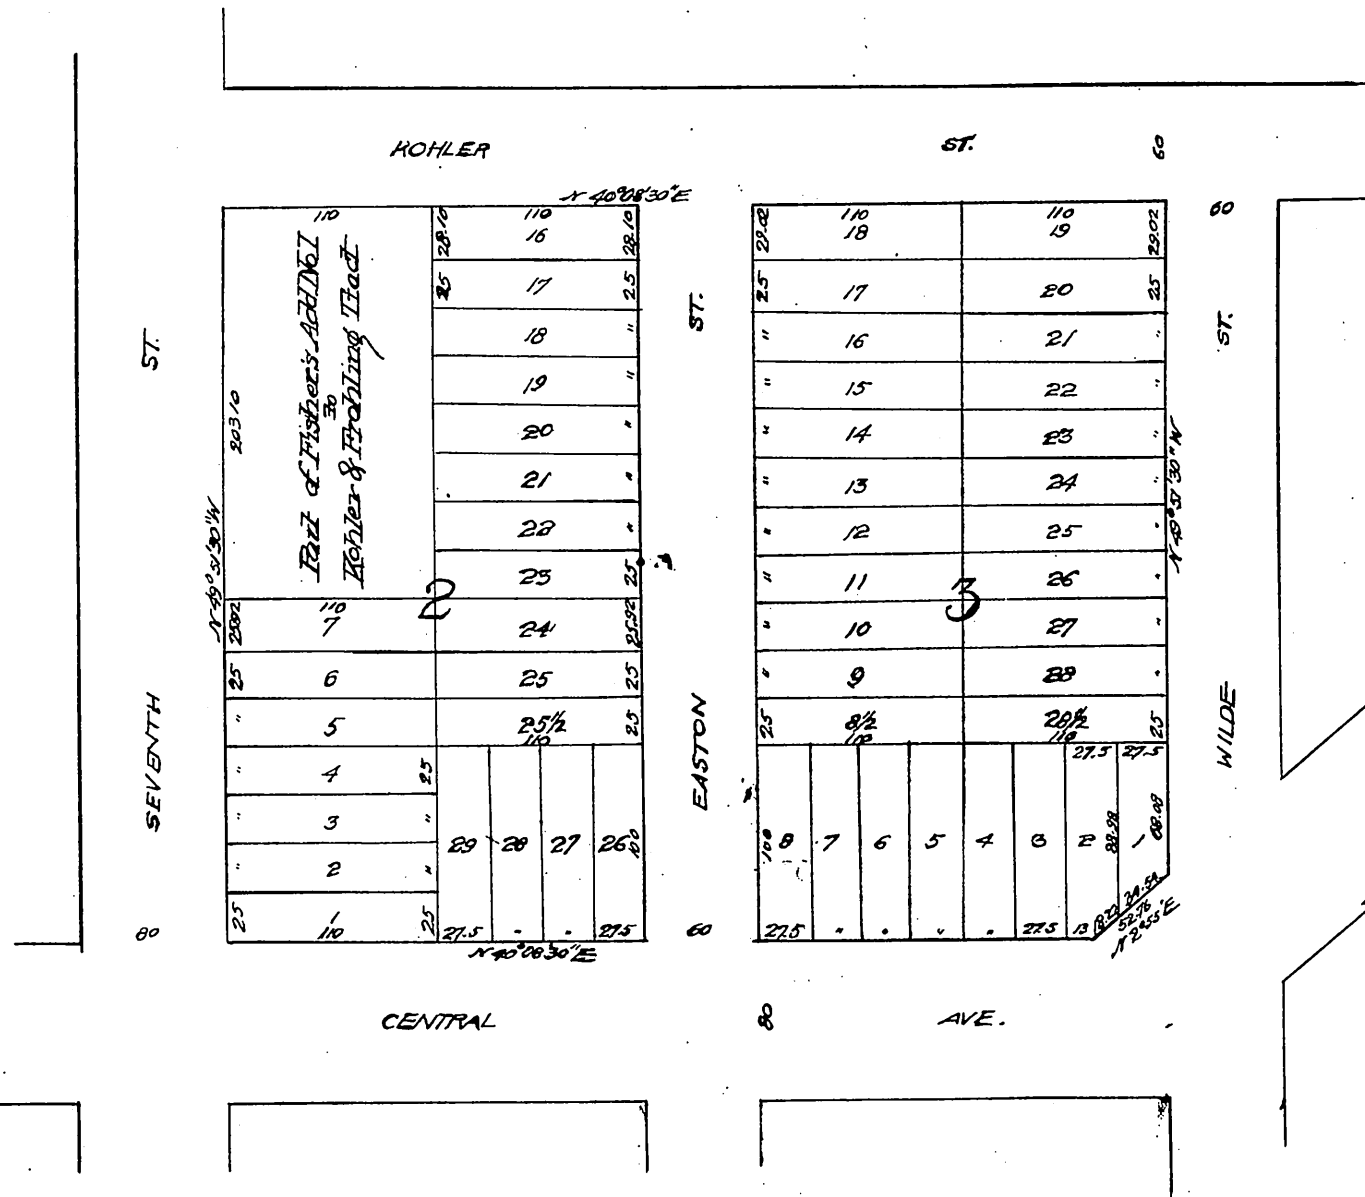

# F. B. Wilde's Subdivision of a part of The Coronel Tract.

Scale, 50 ft = 1 in.

Proprietor *Francis B. Wilde*

(Scale reduced to 100 feet to 1 inch)  
Recorded Oct 17 1895, at 10 Min. past 11 A.M.  
at request of F. B. Wilde.