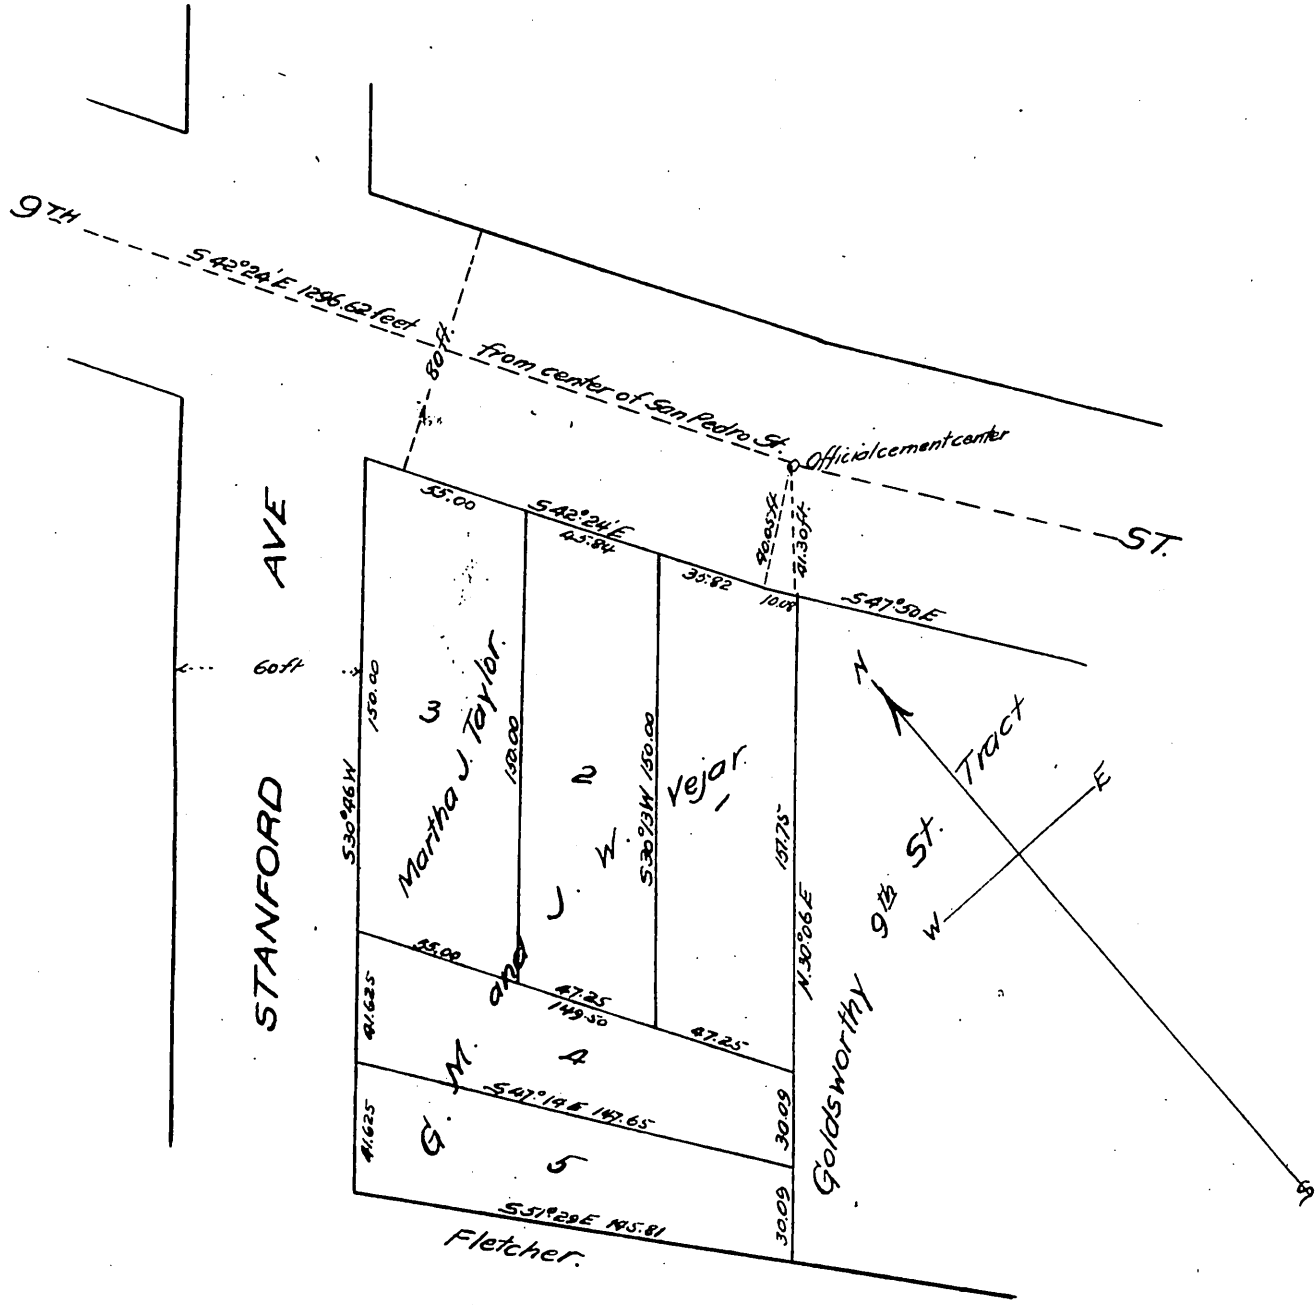

5000

Map of Property of G.M. and J.W. Vejar and Martha J. Taylor

in the City of Los Angeles Cal.
Scale, 30 ft = 1 inch. True Courses, Va. 14 1/4 E.
Surveyed Feb 25th 1896
John Goldsworthy
U.S. Deputy Surveyor.

Owners: G. M. Vejar
J. W. Vejar
Martha J. Taylor

A full true and correct copy of the original
Scale reduced to 60 feet to 1 inch.
Recorded Feb 29 1896, at 9 Min. past 4 P.M.
at request of J.W. Vejar.

E.C. Hodgman, County Recorder.