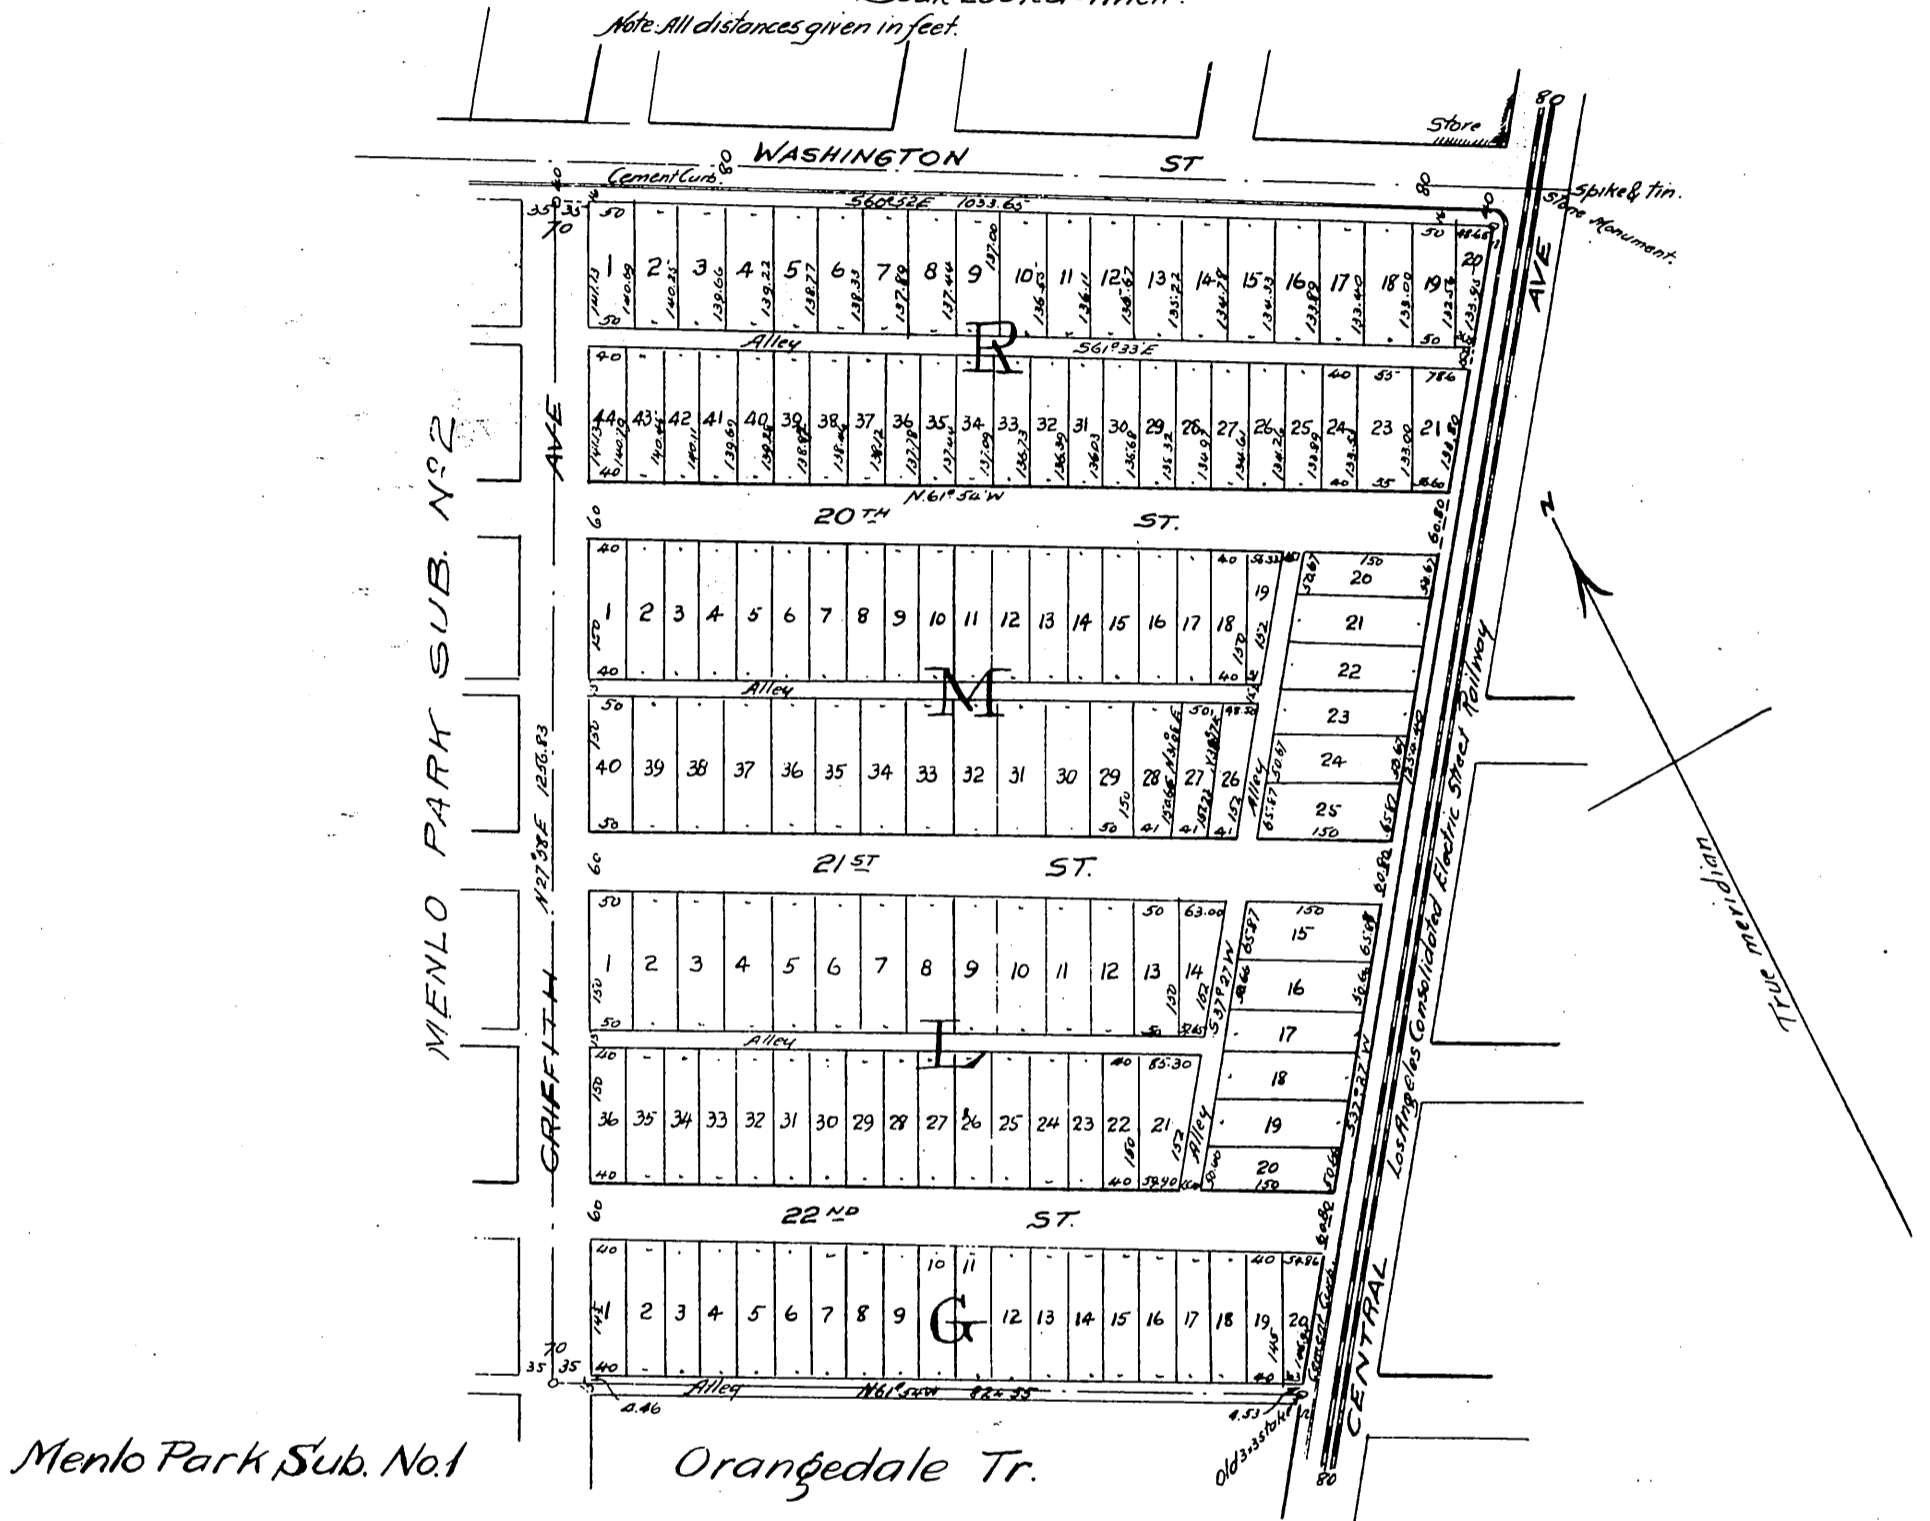

Map of Menlo Park

Subdivision No. 3
Los Angeles, California
Subdivided at request of Easton Eldridge & Co.
by E. D. Severance, C.E.
Scale 200 feet = 1 inch.

Note: All distances given in feet.

Menlo Park Sub. No. 1

Orangedale Tr.

Owner: Albert K. Quatman

A full, true and correct copy of the original
Recorded Oct 19 1896, at 39 Min. past 2 P.M.
at request of Easton Eldridge & Co
E.C. Hodgman, County Recorder.

134 E. T. Wright.
Co. Sur. and ex-officio Dep. Co. Rec.