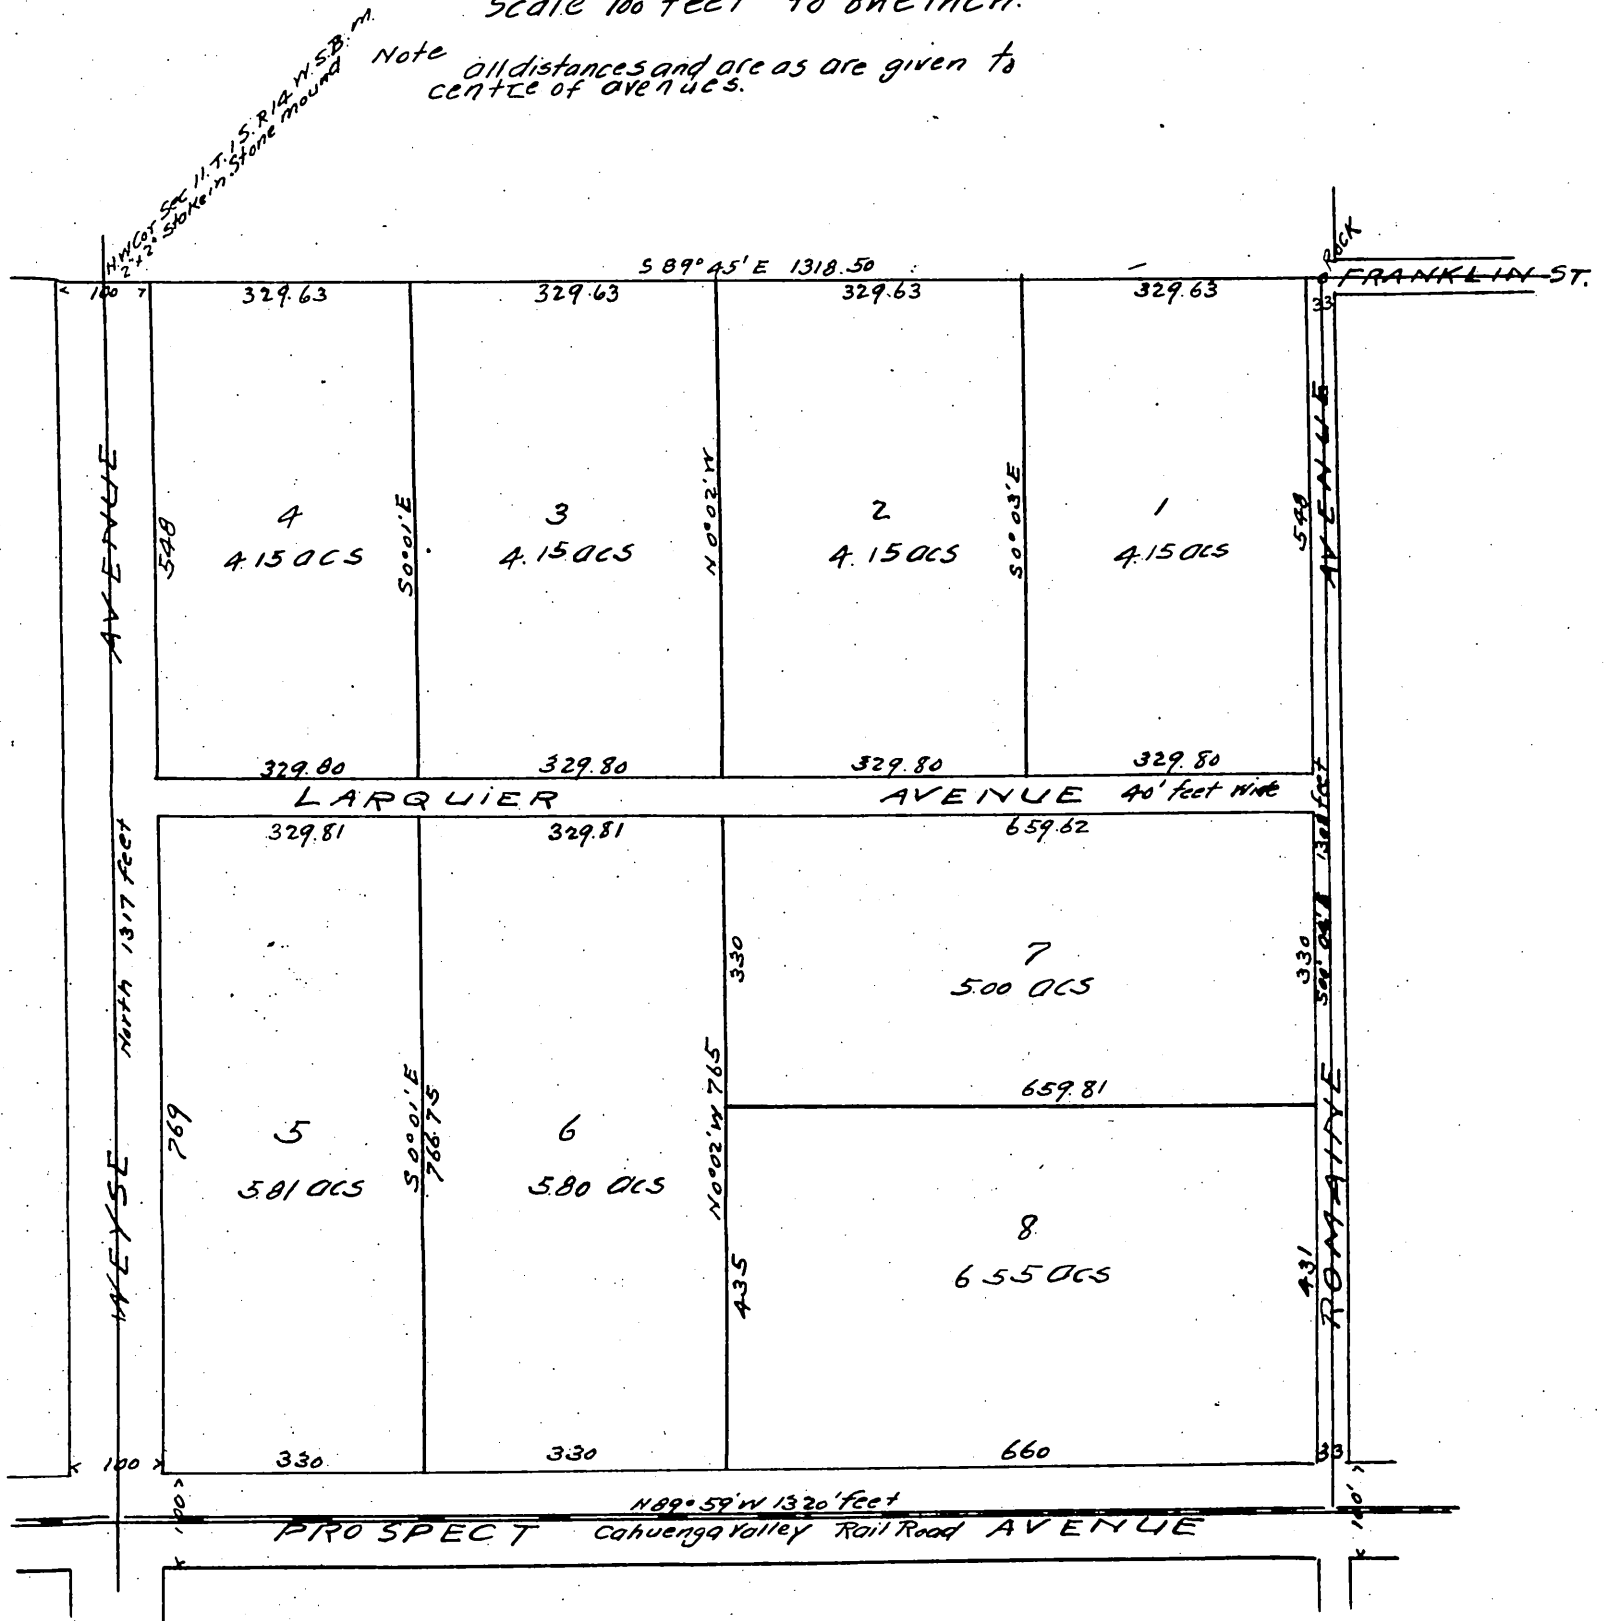

Map
OF
Vista del Mar Tract
Los Angeles County, California
Being the N.W. 1/4 of the N.W. 1/4 of Sec 11, T. 15 R. 4 W. S. B. M.
Surveyed in November A. D. 1895
by J. A. Bernol.

scale 100 feet to one inch.

Note all distances and areas are given to center of avenues.

Owners: Jose' Mascarel
James Larquier

A full, true and correct copy of the original
(Scale reduced to 200 feet to 1 inch)
Recorded Aug 8th 1896 at 39 min past 3 P. M.
at request of James Larquier.
E. C. Hodgman County Recorder
By E. T. Wright Co Surveyor.