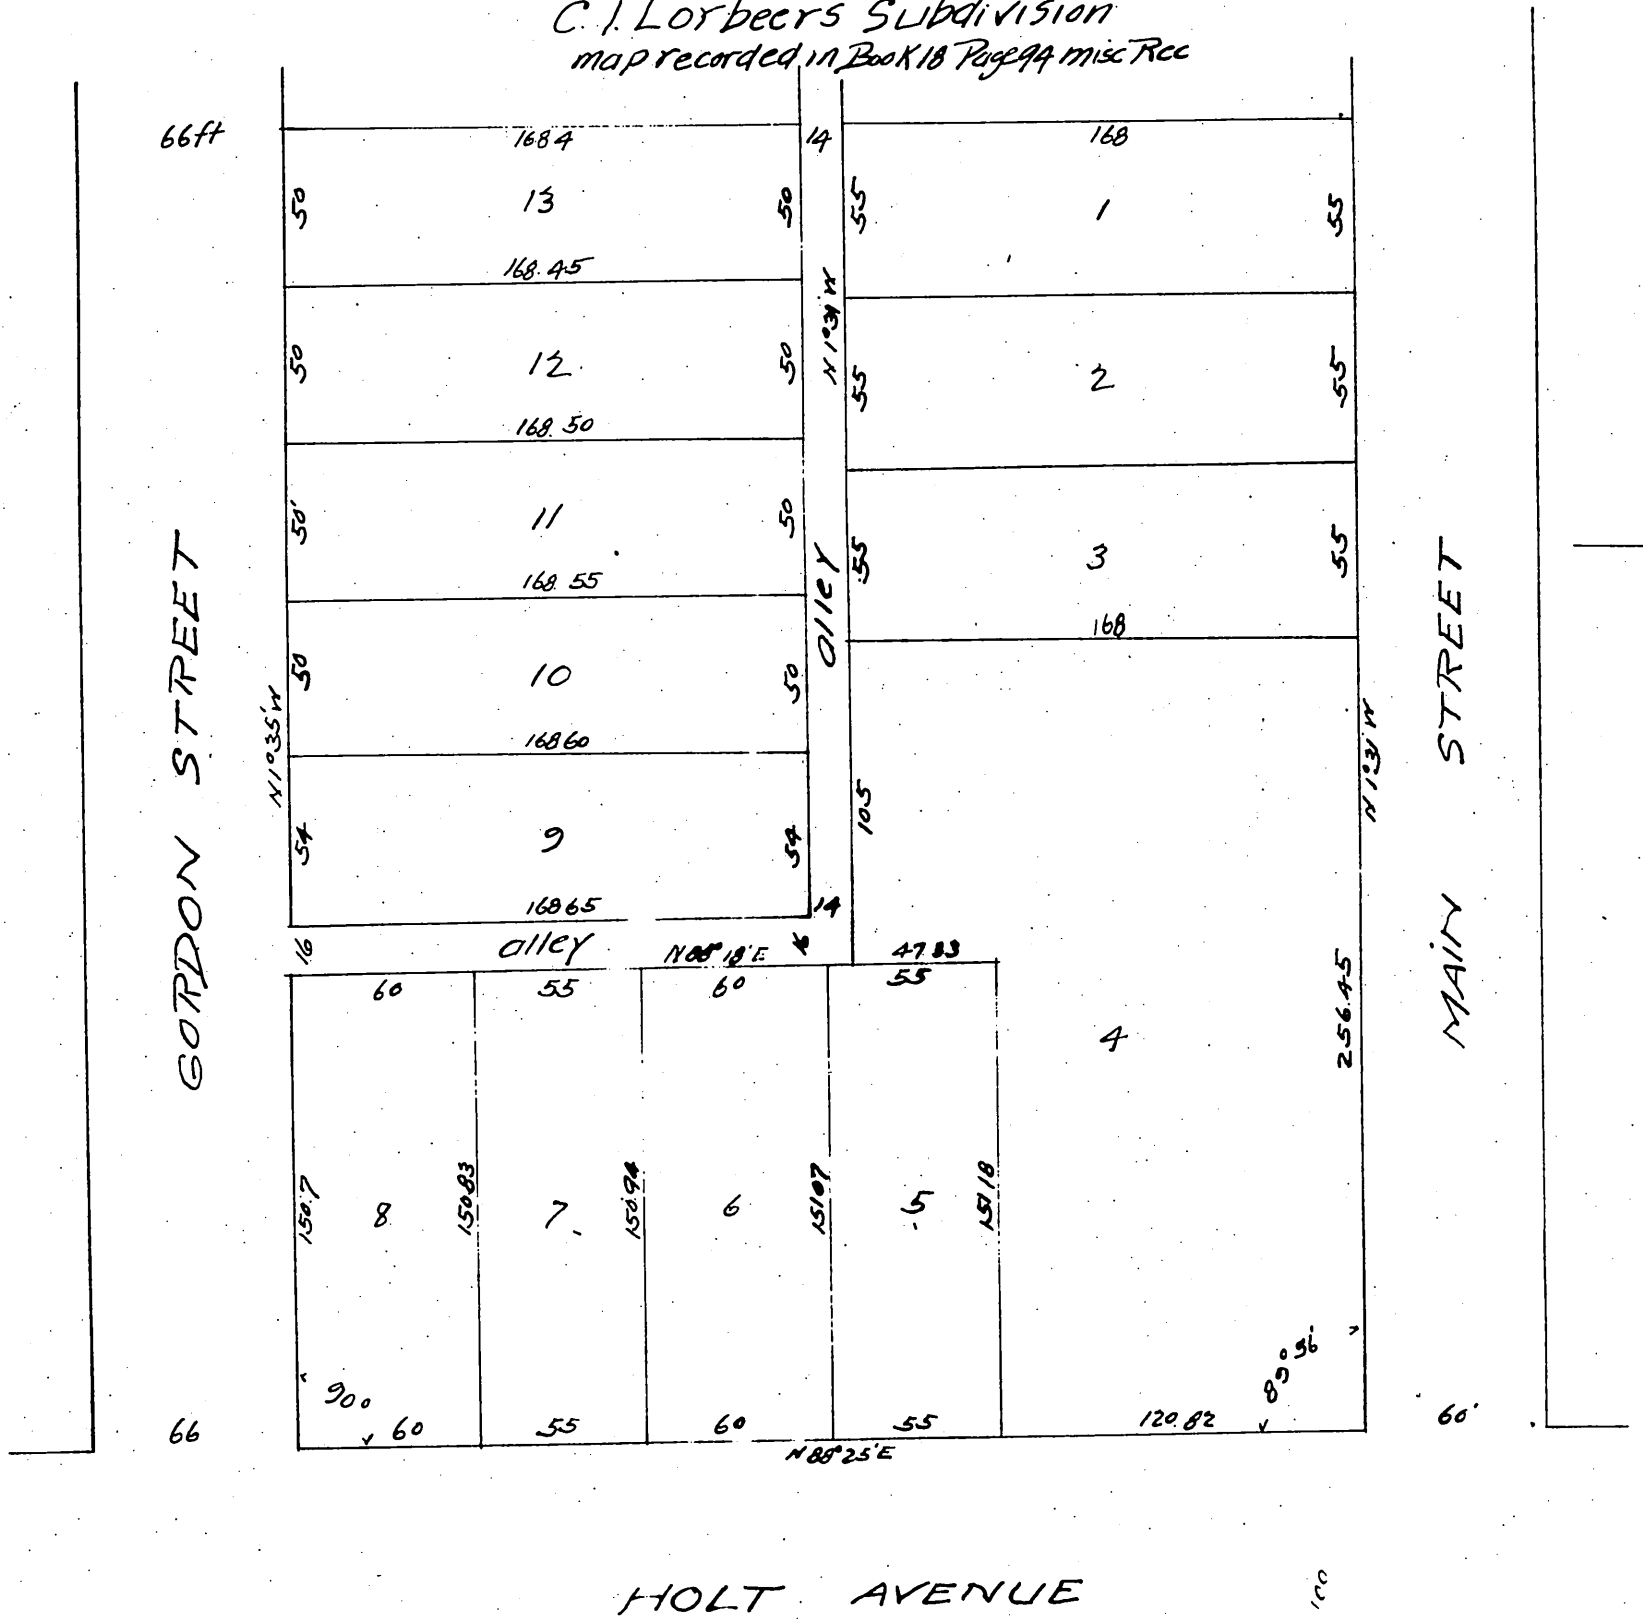

Subdivision of
 McComas Homestead Place
 Part of Block 180
 Pomona Cal.

Scale 50' to 1"
 W. H. Sanders S.C.E.
 W. F. Sanders Del

C. I. Lorbeer's Subdivision
 map recorded in Book 18 Page 99 Misc Rec

1/10 Mile

A full, true and correct copy of the original
 Scale reduced to 60 ft to 1 inch
 Recorded Sept 29 1896 at 22 min past 2 P.M.
 At request of Guaranteo Abst Co.
 E.C. Hodgman County Recorder.
 By E.T. Wright Co Surveyor.