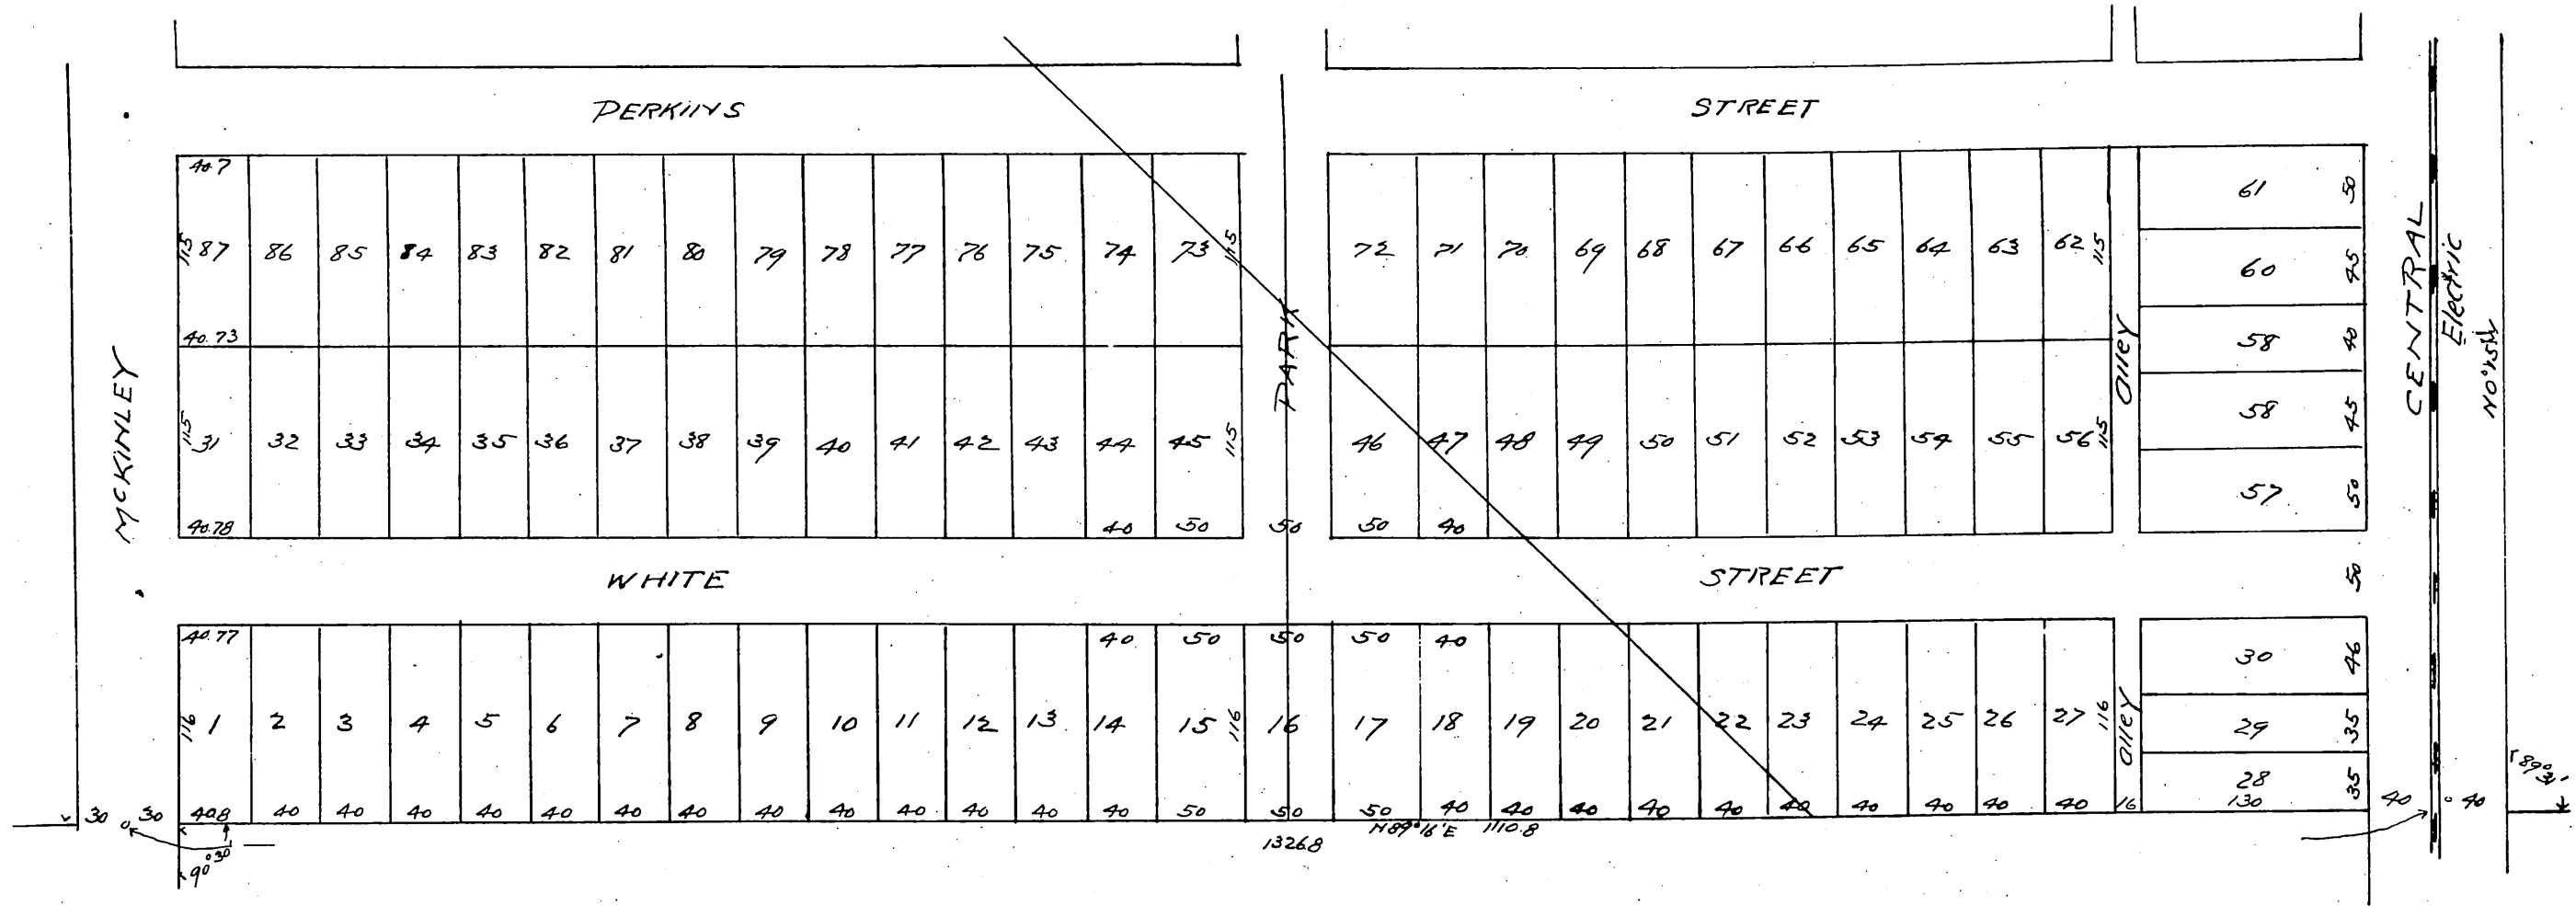

56

Owners:
 Theodore Wissendanger
 M. F. O'Bea
 E. F. Rysor

A full, true and correct copy of the original
 scale reduced to 100 feet to 1 inch.
 Recorded Oct 21 1896 at 30 min Past 2 P.M.
 at request of M.F.O'Bea
 E.C. Hodgman County Recorder
 By E.T. Wright Co Surveyor.