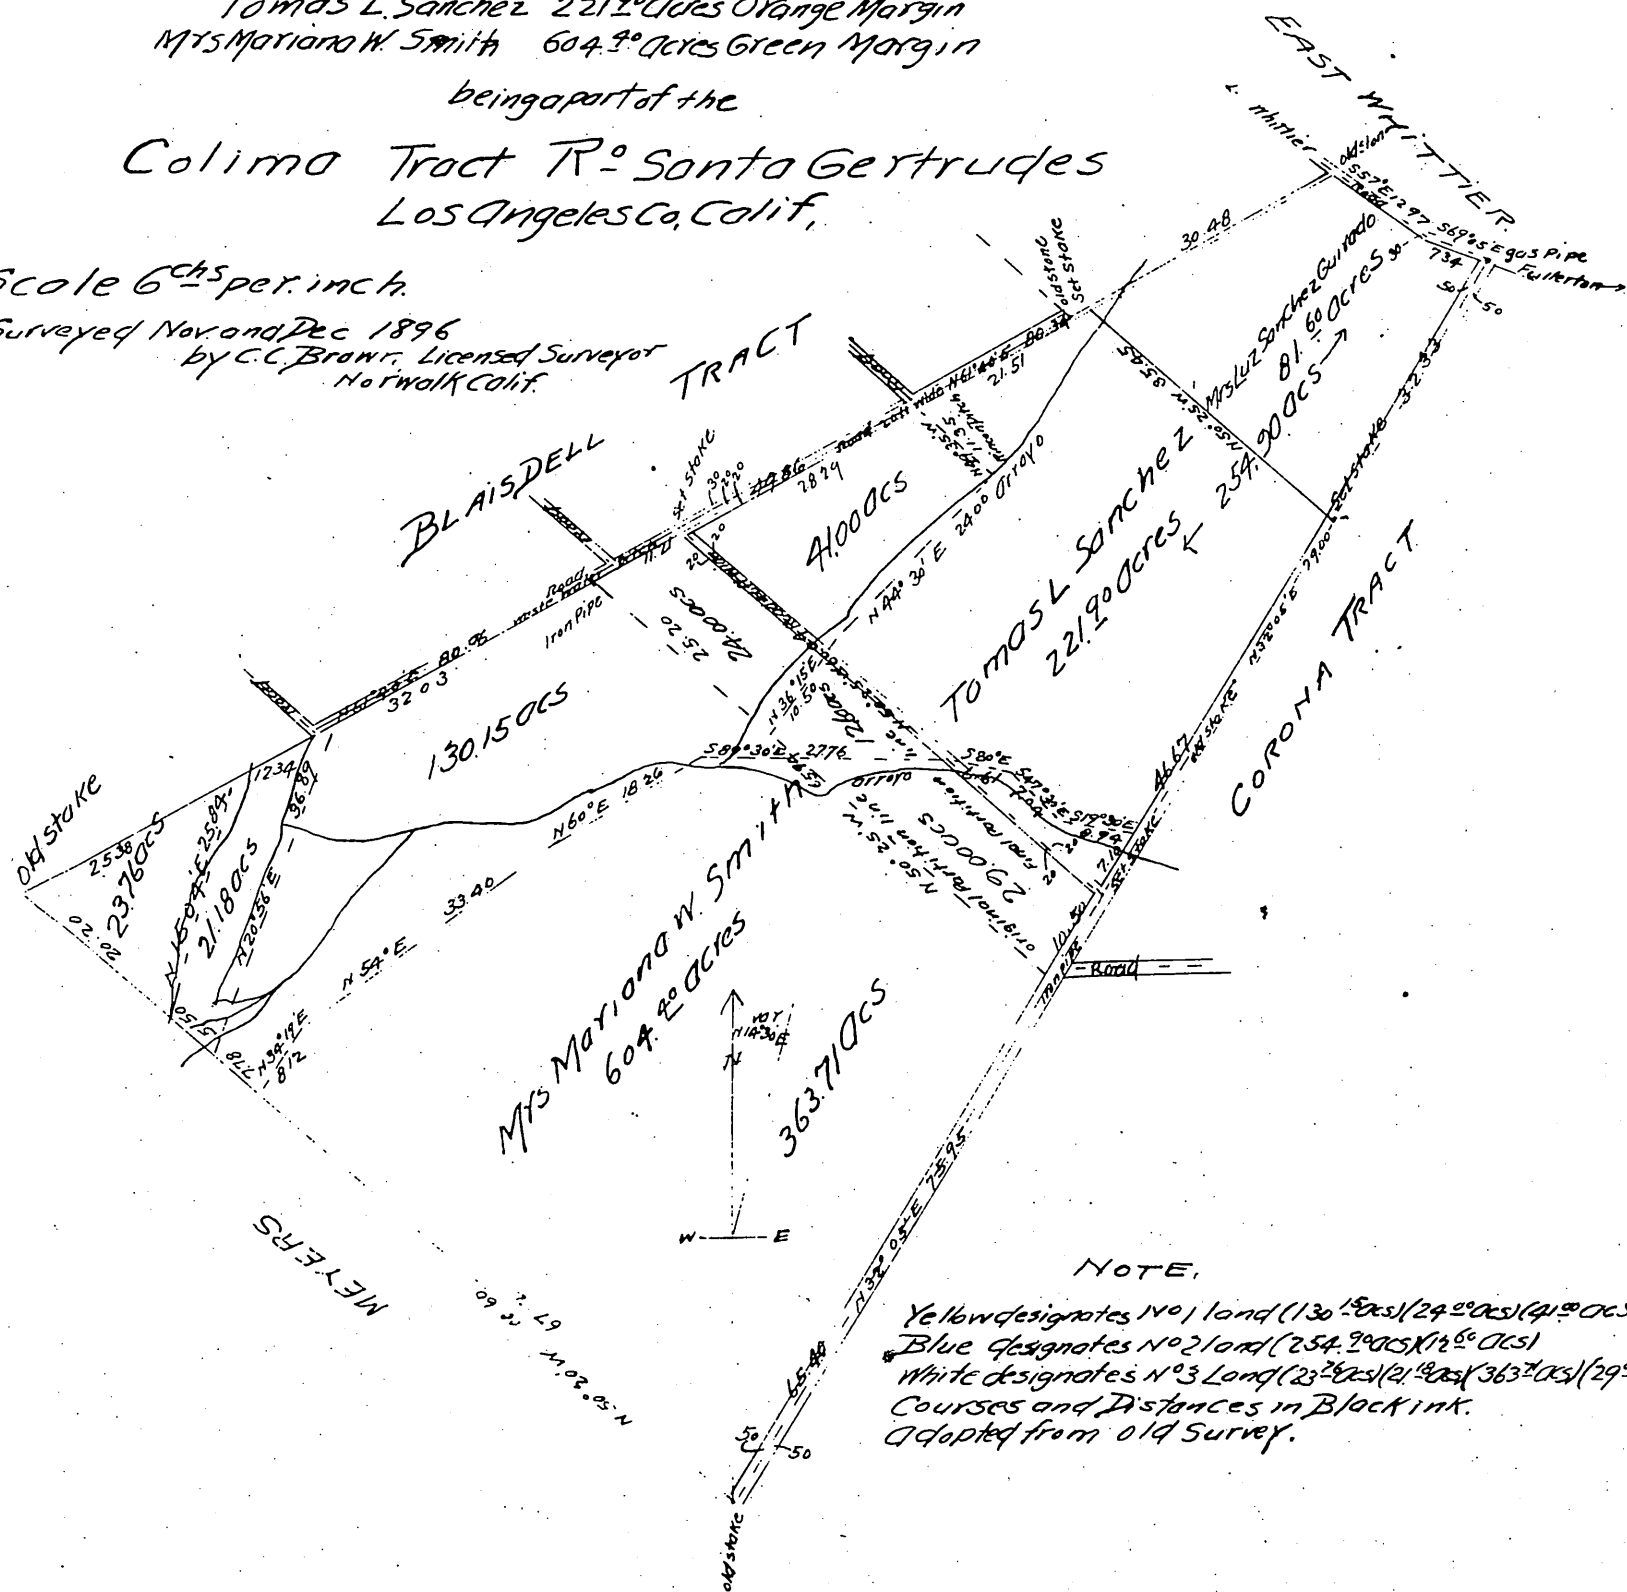

## Coronel and Sanchez Tract.

73

Showing a  
Partition of Land  
belonging to

Mrs Luz Sanchez Guitado 81.60 Acres Lemon Yellow Margin  
Tomas L. Sanchez 221.90 Acres Orange Margin  
Mrs Mariano W. Smith 604.90 Acres Green Margin

being a part of the

Colima Tract R<sup>o</sup> Santa Gertrudes  
Los Angeles Co, Calif.

Scale 6<sup>chs</sup> per inch.

Surveyed Nov and Dec 1896  
by C.C. Brown, Licensed Surveyor  
Northwalk Calif.

Witness: