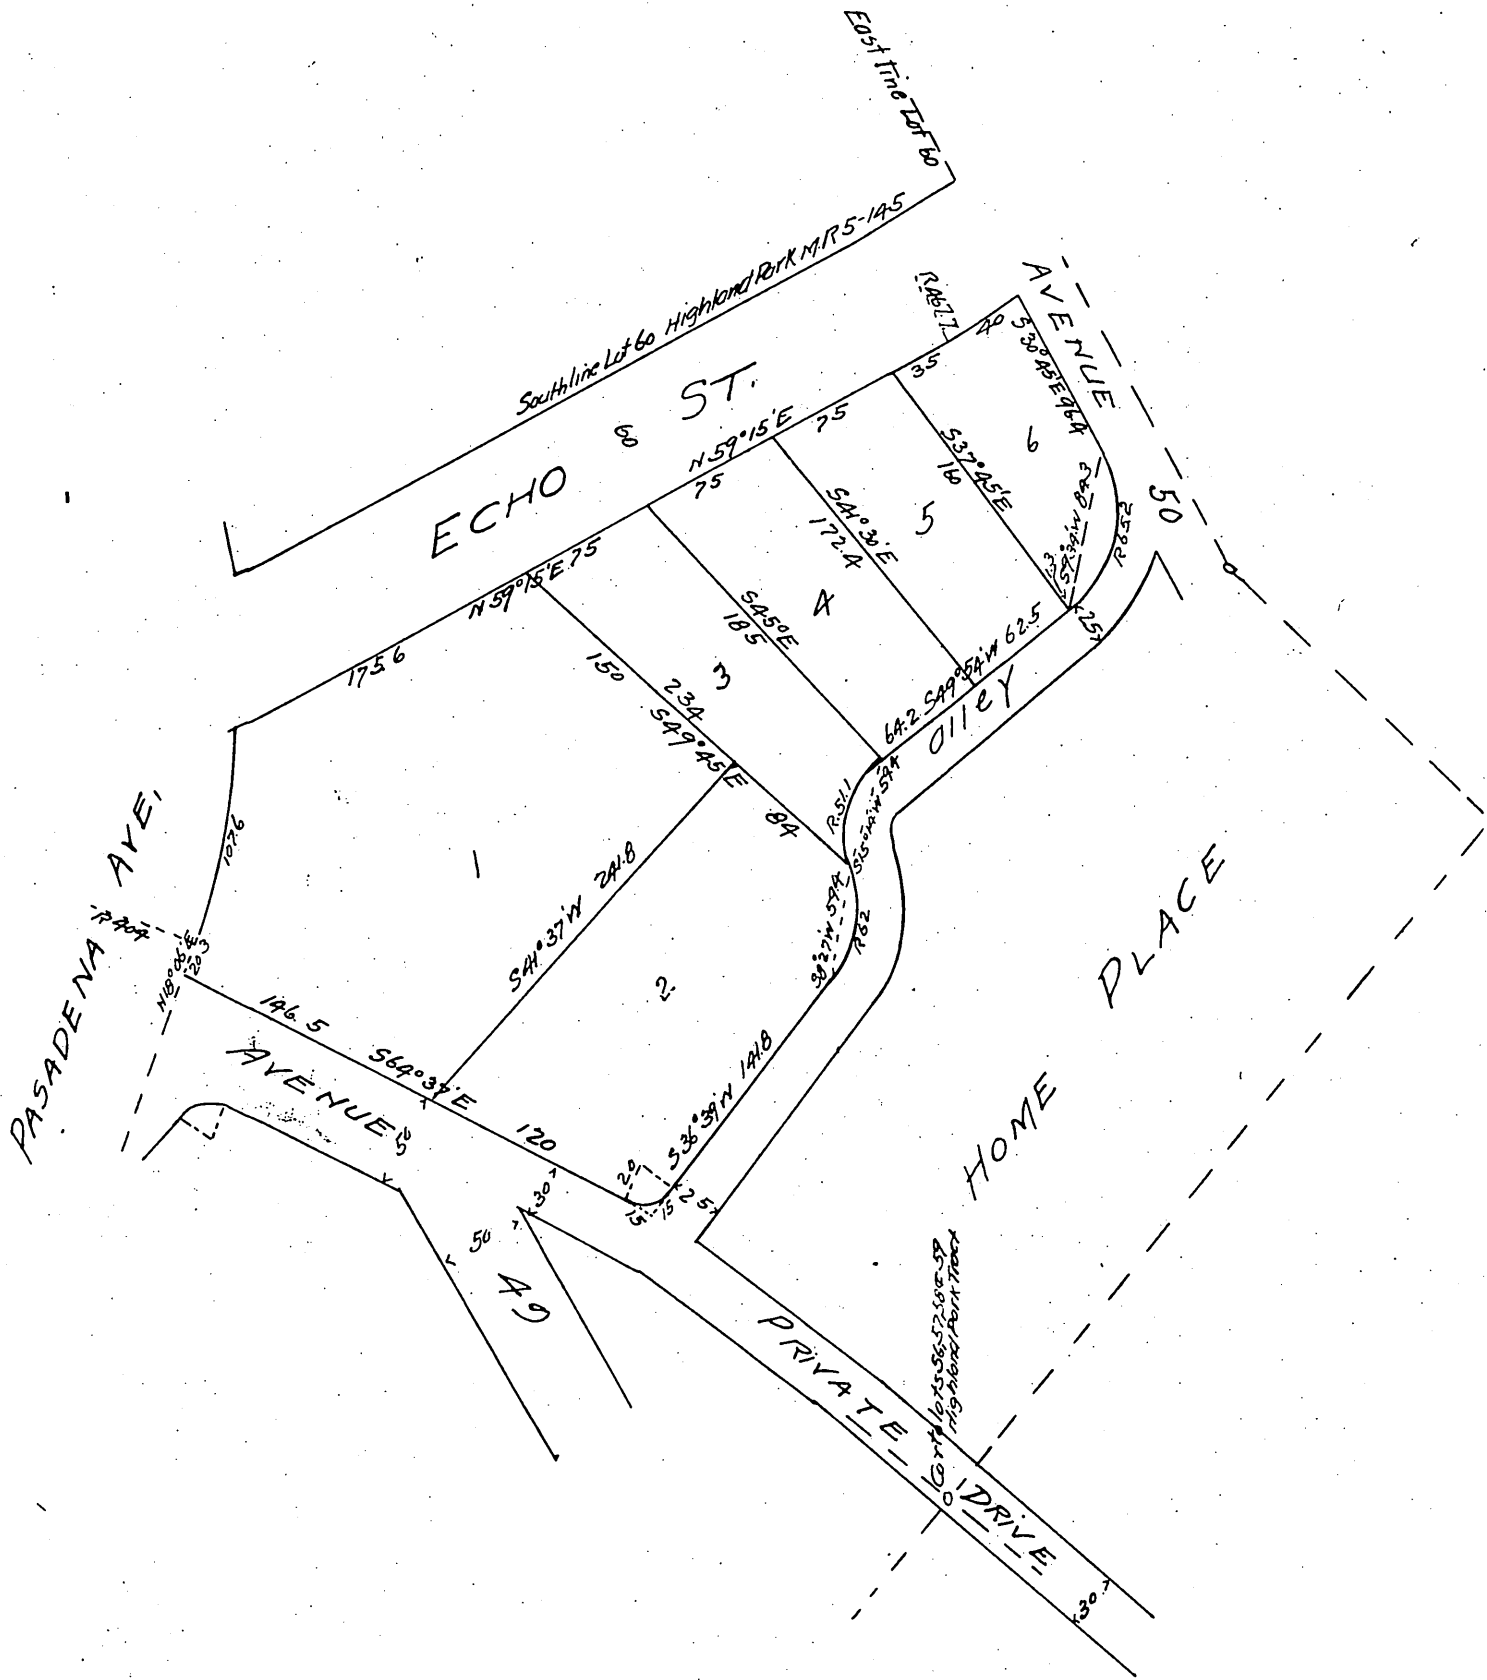

44444

Mortgagee { E. H. Winans.

Proprietor { George W. Morgan.

A full, true and correct copy of the original,
 (Scale reduced to 100 ft - 1 in)
 Recorded Mar 9 1897 at 40 min past 3. P. M.
 at request of G. W. Morgan.
 E. C. Hodgman, County Recorder.
 By E. T. Wright Co Surveyor.