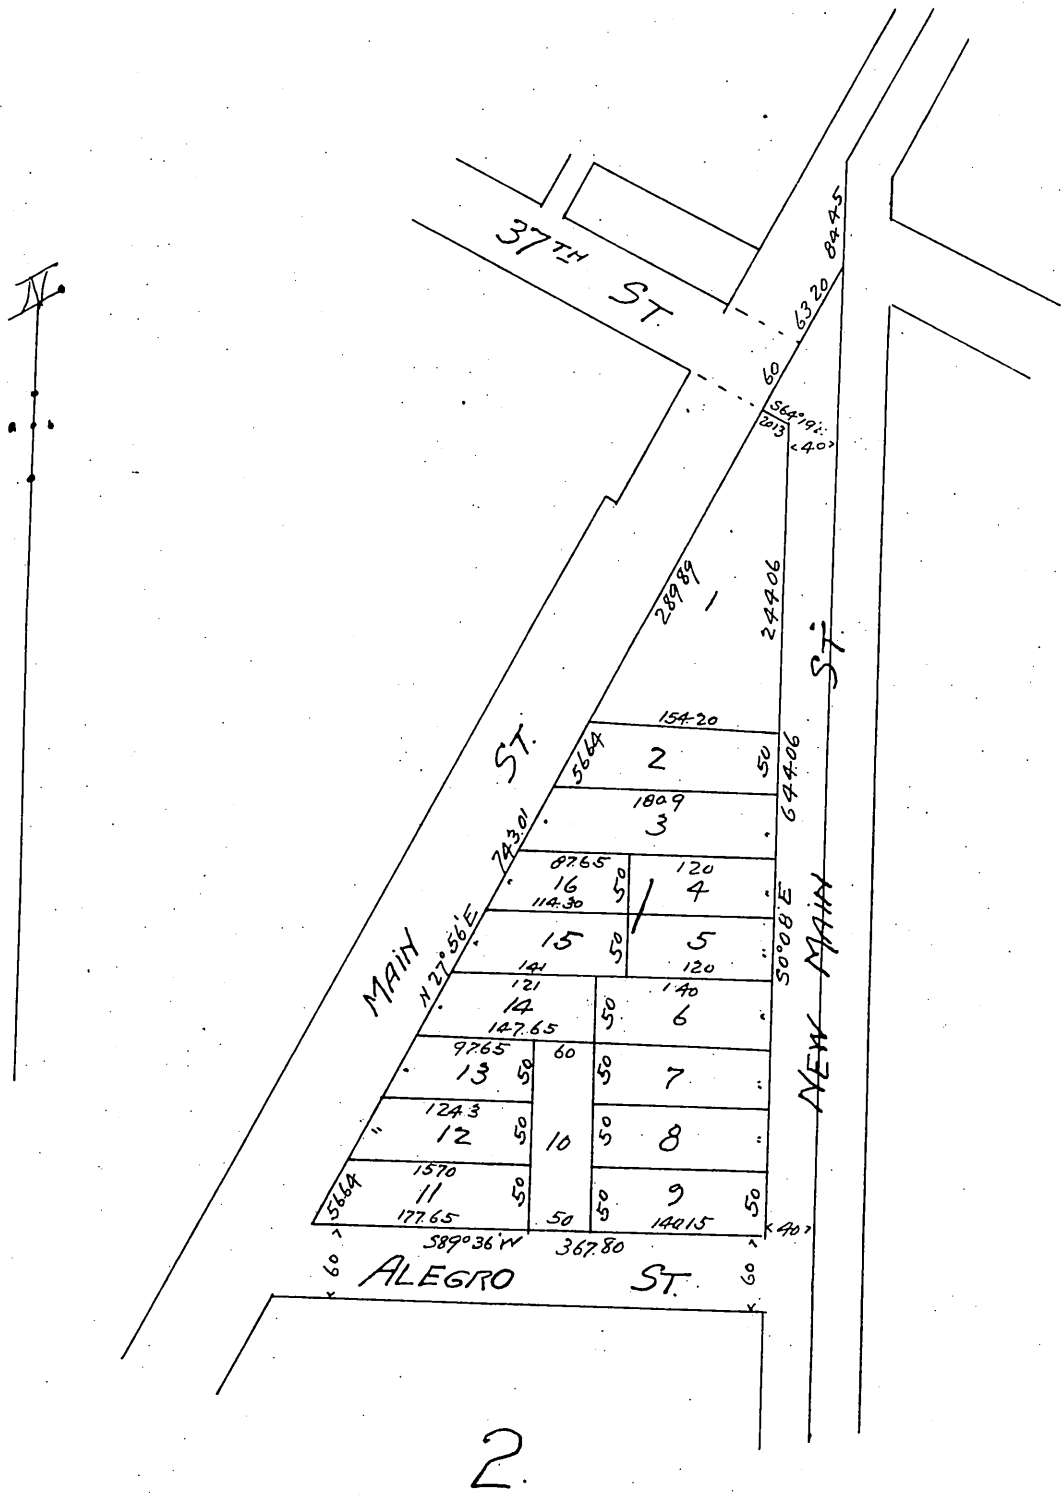

Replot of Block 1 Zoebelein's Main St. Tract

Los Angeles City Cal.

Recorded in Book 21 page 40 Miss Rec of
Los Angeles, Co, Cal.

Scale 100'=1"

Proprietors (Brigida Zobelein.
Isebella Cordes.

A full, true and correct copy of the original.

(Scale reduced to 1/250th inch)

Recorded Aug 6, 1897 at 49 Min past 3 P.M.

at request of Zoebelein.

E.C. Hedgeman County Recorder
By E.T. Wright Co Surveyor.