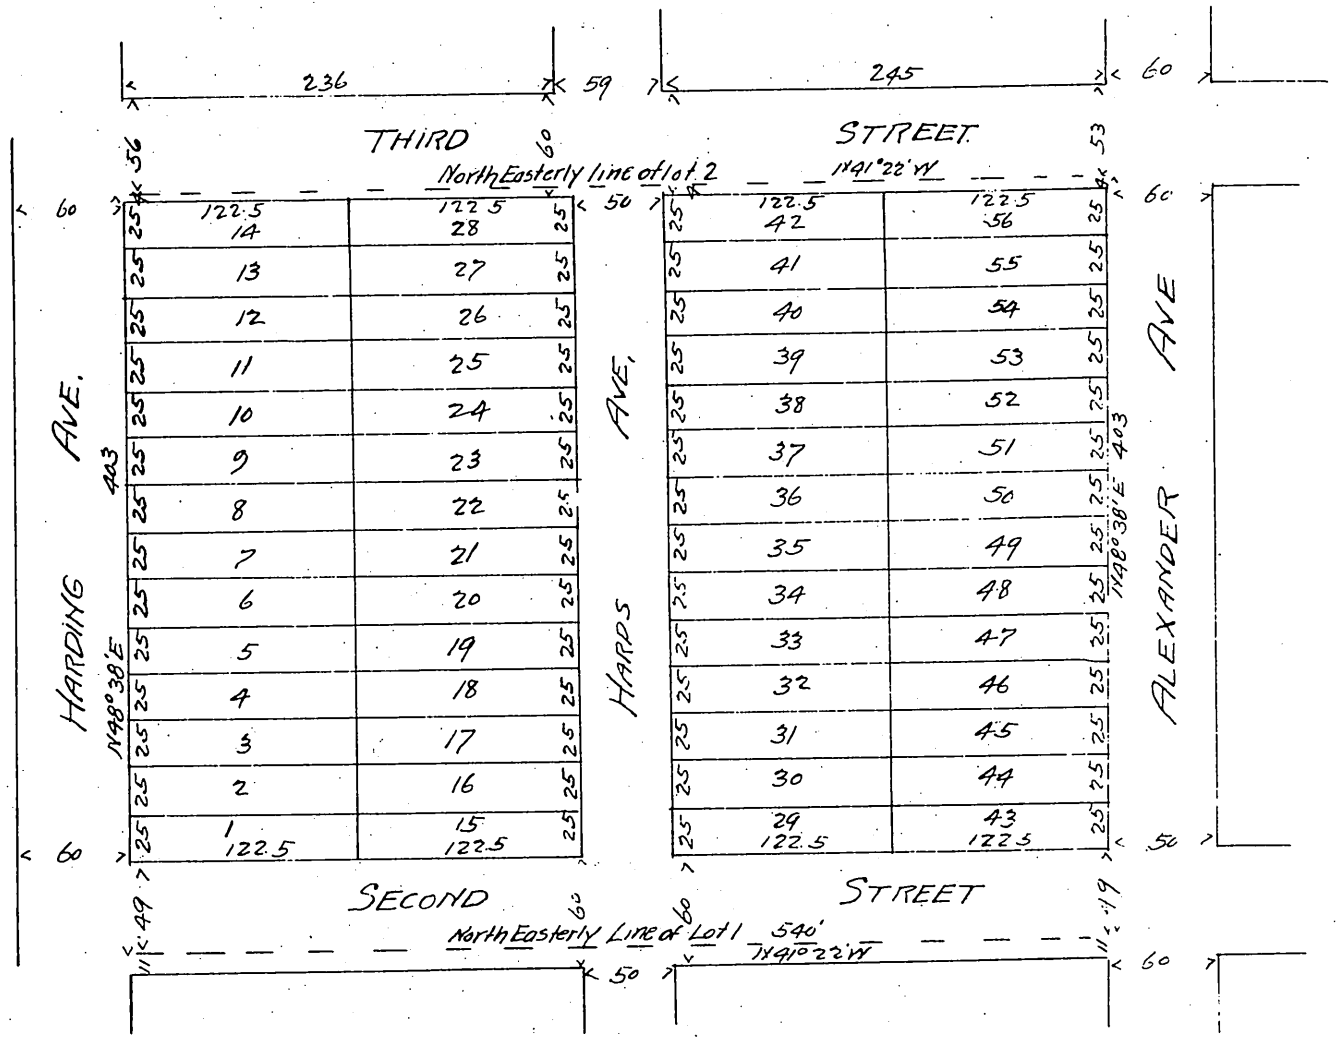

Sub of Block 2 of  
 Maclay's Add. to the Town of San Fernando  
 being the Sub. referred to in Deeds given by C. Maclay  
 for Lots in Sub. of Block 2

Proprietors { Mrs Catharine P. Maclay  
 Mrs Kate P. Hubbard

R Holmes Maclay  
 Mrs Josephine G. Dominguez

A full, true and correct copy of the original.  
 (Scale 100 feet to 1 inch)  
 Recorded Nov 26, 1897 at 25 min past 2 P.M.  
 at request of H.C. Hubbard  
 E.C. Hodgman Co - Recorder  
 BY E.T. Wright & Co Surveyors