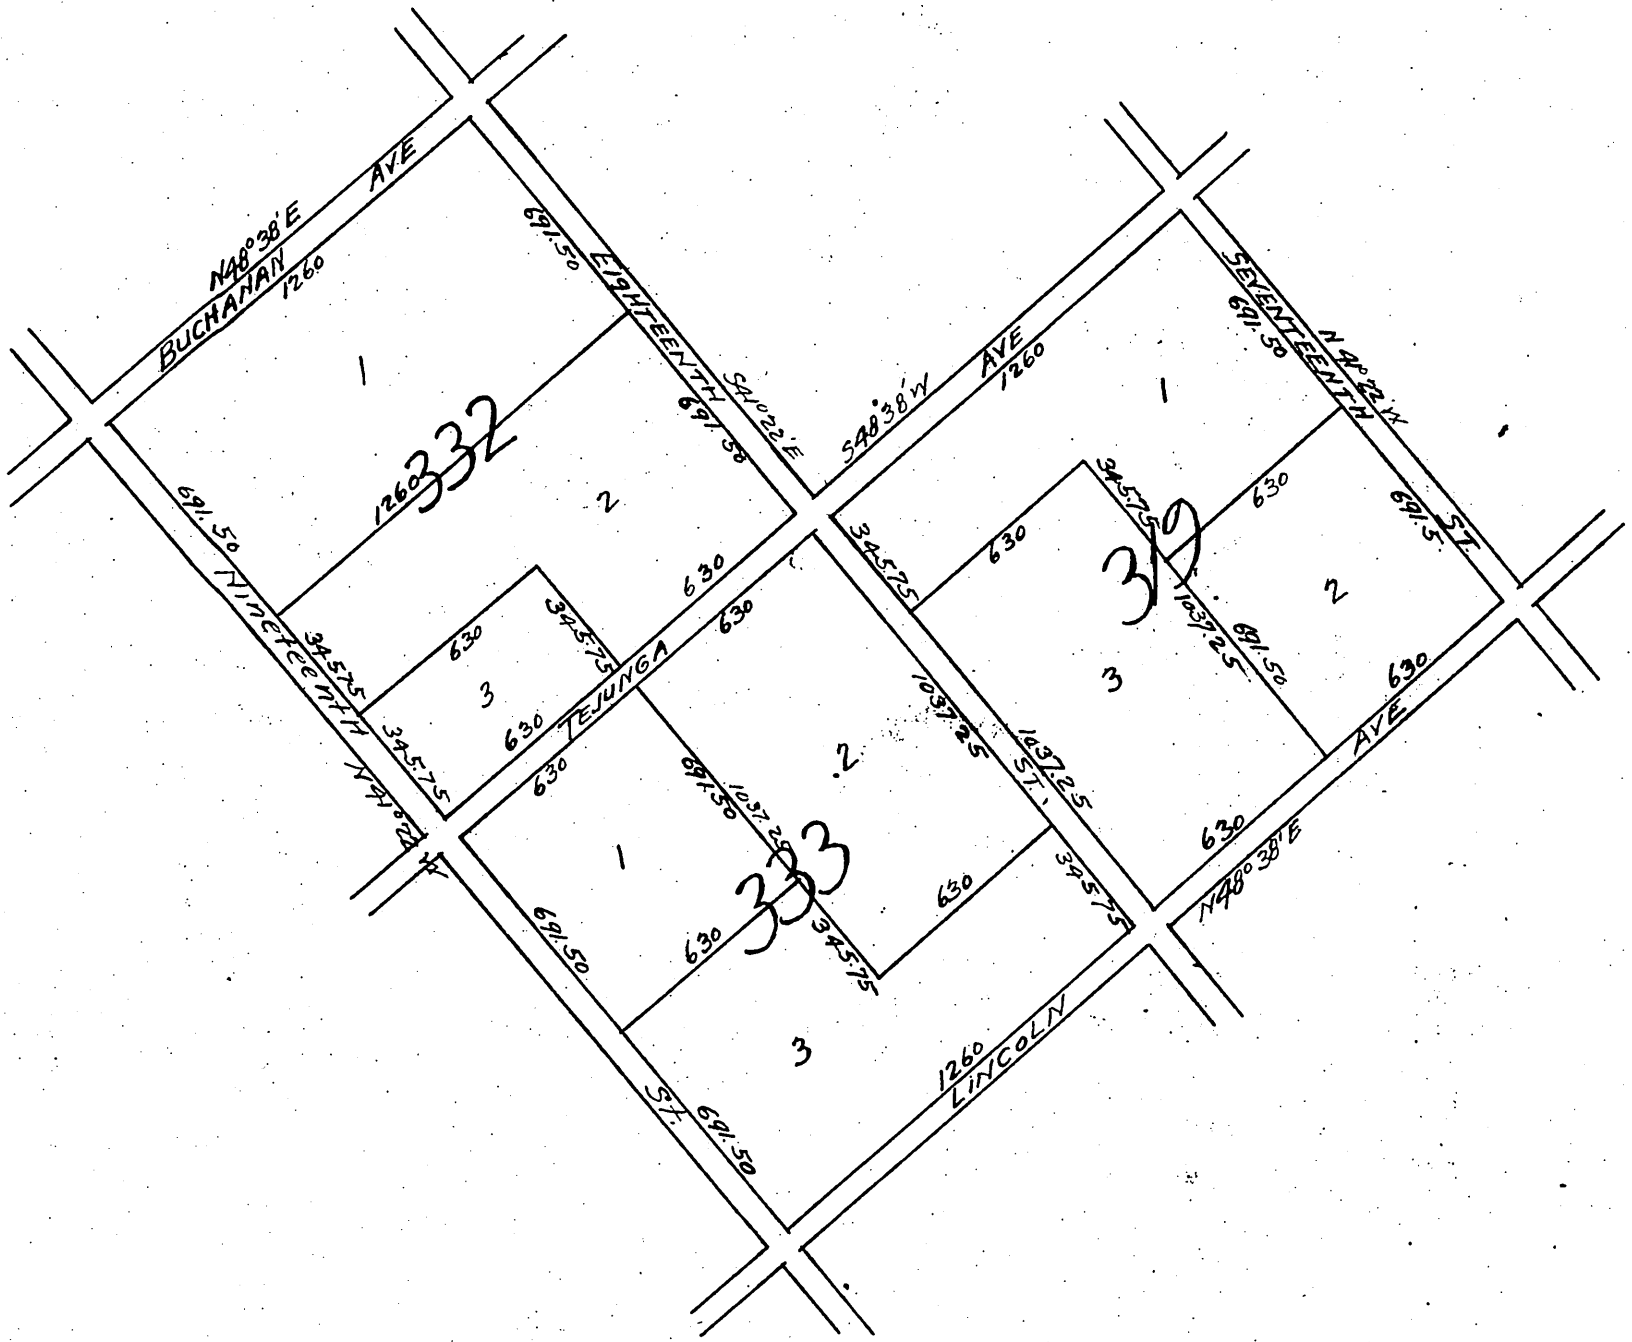

# Sinsabaugh Tract

Los Angeles Co, Cal.  
A subdivision of Blocks 319, 332 and 333 of the Maclay  
Rancho, Ex, Mission of San Fernando, as recorded in,  
Book 37, page 5, et seq, Miscellaneous Records,

Proprietors Mary R. Sinsabaugh as trustee. George Sinsabaugh as trustee.  
George Sinsabaugh.

A full, true and correct copy of the original.  
(Scale 500 feet to one inch.)  
Recorded Feb 23 1898 at 31 min past 4 P.M.  
at request of Cochran & Williams,  
E.C. Hodgman Co Recorder  
By E.J. Wright Co Surveyor.