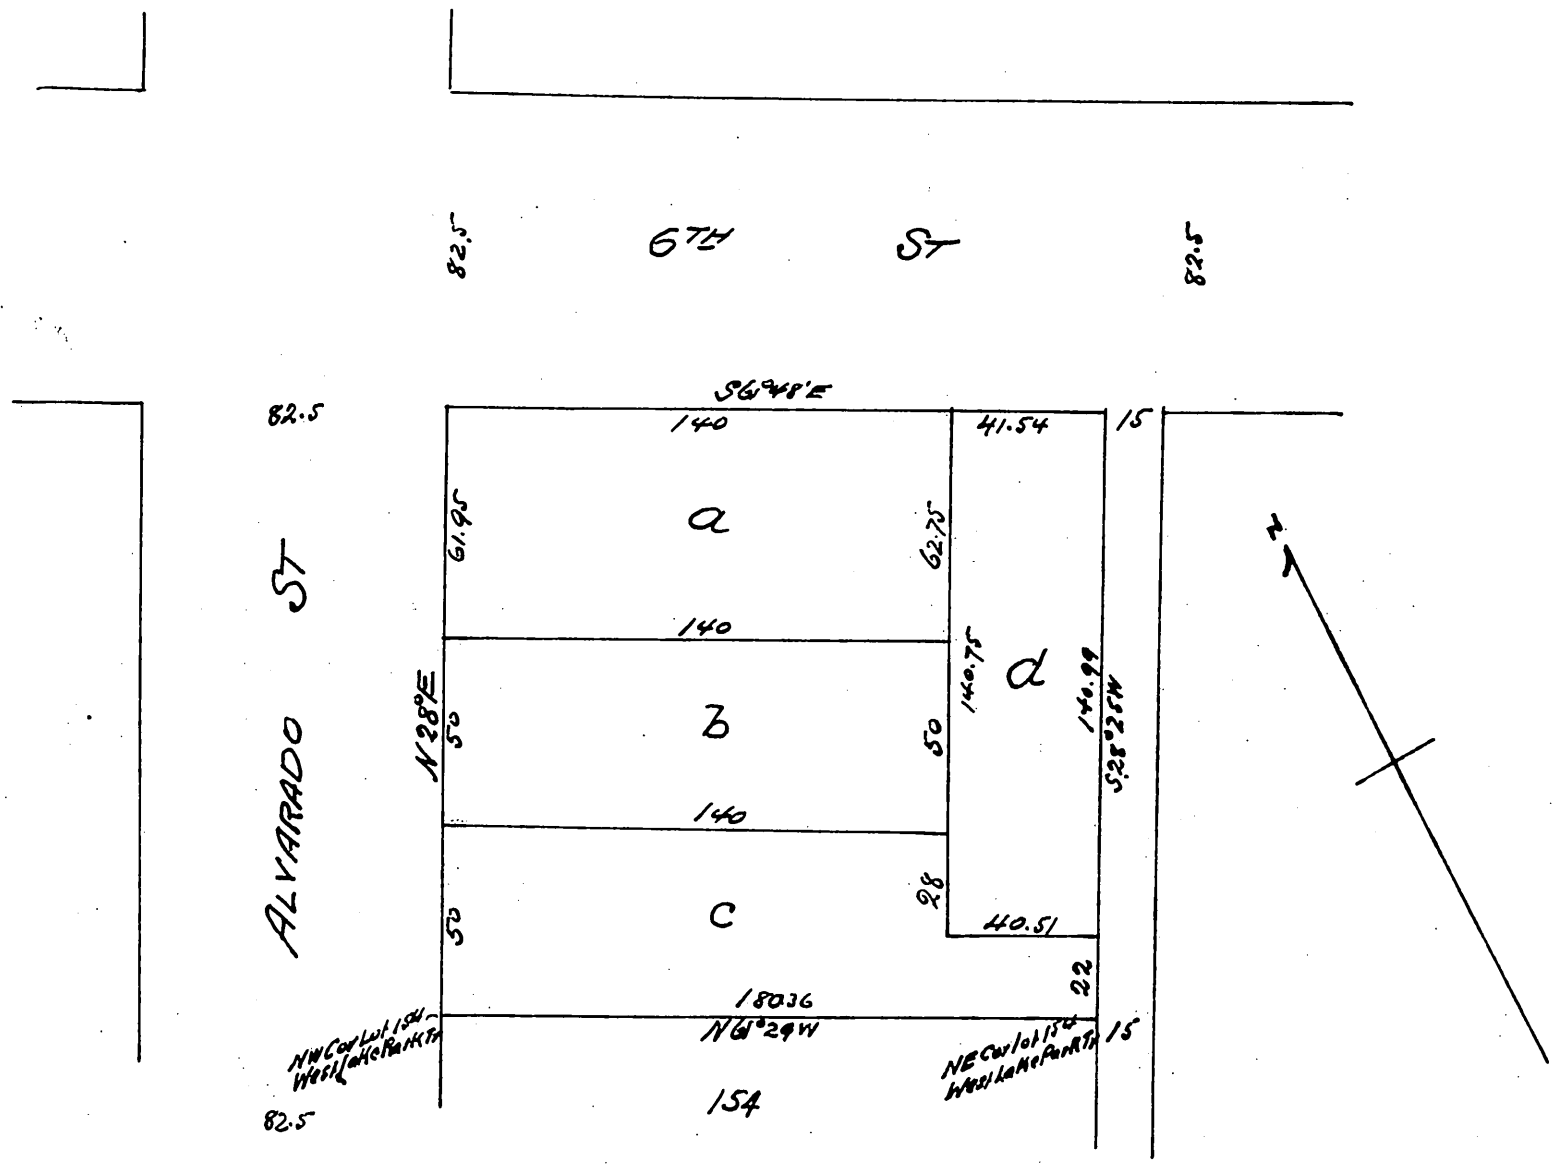

Map of Rosensteel Place

being a subdivision of Lots No
150, 151, 152 & 153 of West Lake Park Tr

Los Angeles City Cal.

Scale 1" = 50ft

Surveyed Oct 29th 1897 by Fremont Ackerman
True Courses Civil Engr.

owner
J. A. Rosensteel

A full true and correct copy of the original recorded
Nov 2nd 1897 at 47 min past 10 a.m. at request of J. A. Rosensteel
E. C. Hodgman Co Rec
by E. T. Wright Co Sur.