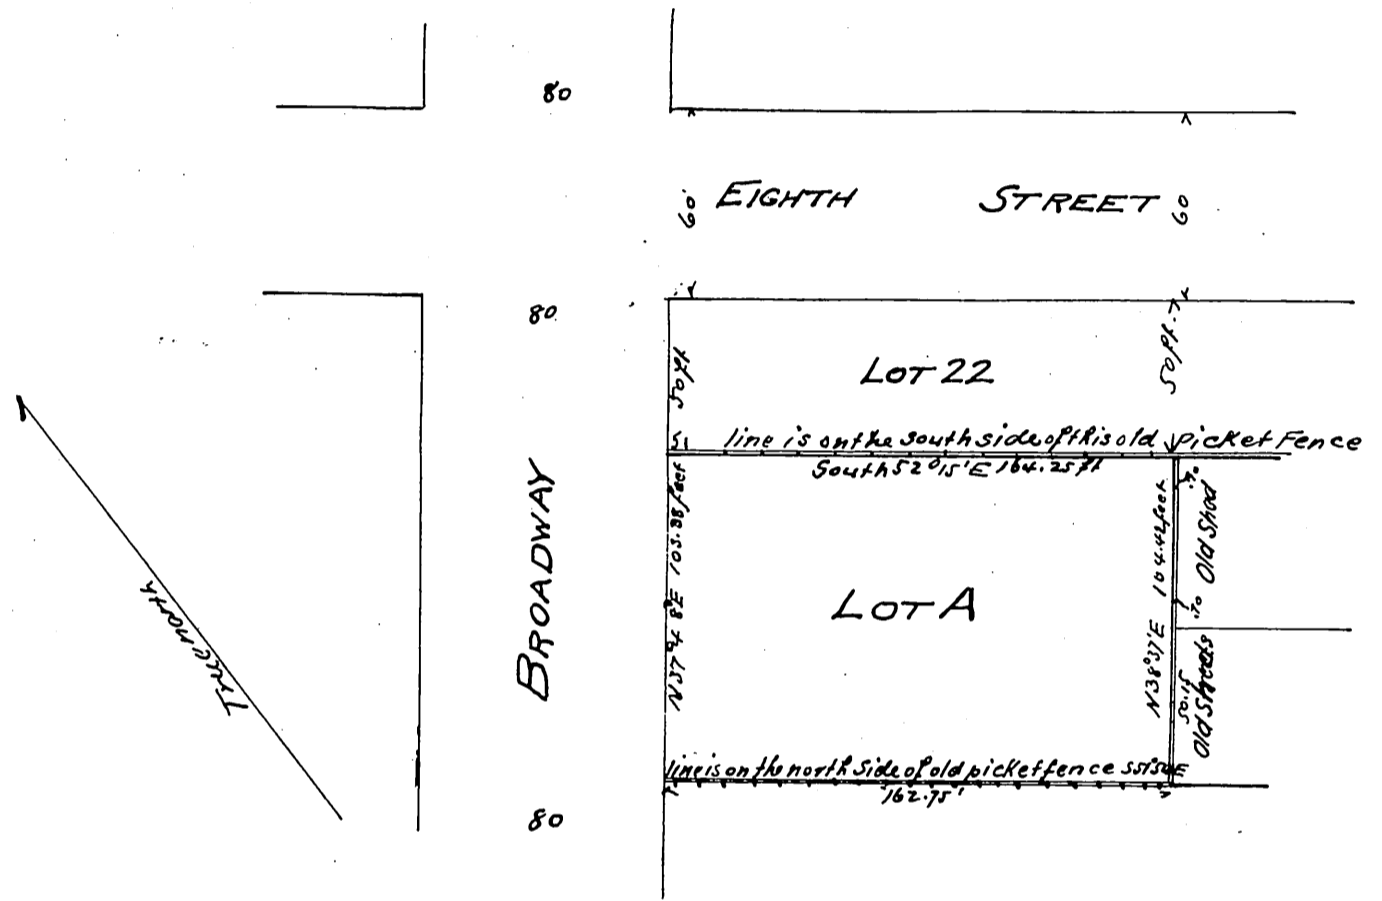

## Lot A, Block 51, Huber Tract

the property of Herman W. Hellman

located in the

City of Los Angeles County of Los Angeles State of California

showing the boundary lines of said Lot A as the same one

indicated on the ground by sheds old board and picket fences

Surveyed at the request of Herman W. Hellman

in January 1898 by V. J. Rowan Surveyor

Scale 20 feet to one inch

True Courses Variation 14°30' East all distances in feet

Owner  
Herman W. Hellman

A full, true and correct copy of the original (scale reduced to 60ft to one inch Recorded March 4 1898 at 6 min past 4 P. M. at request of H. W. Hellman