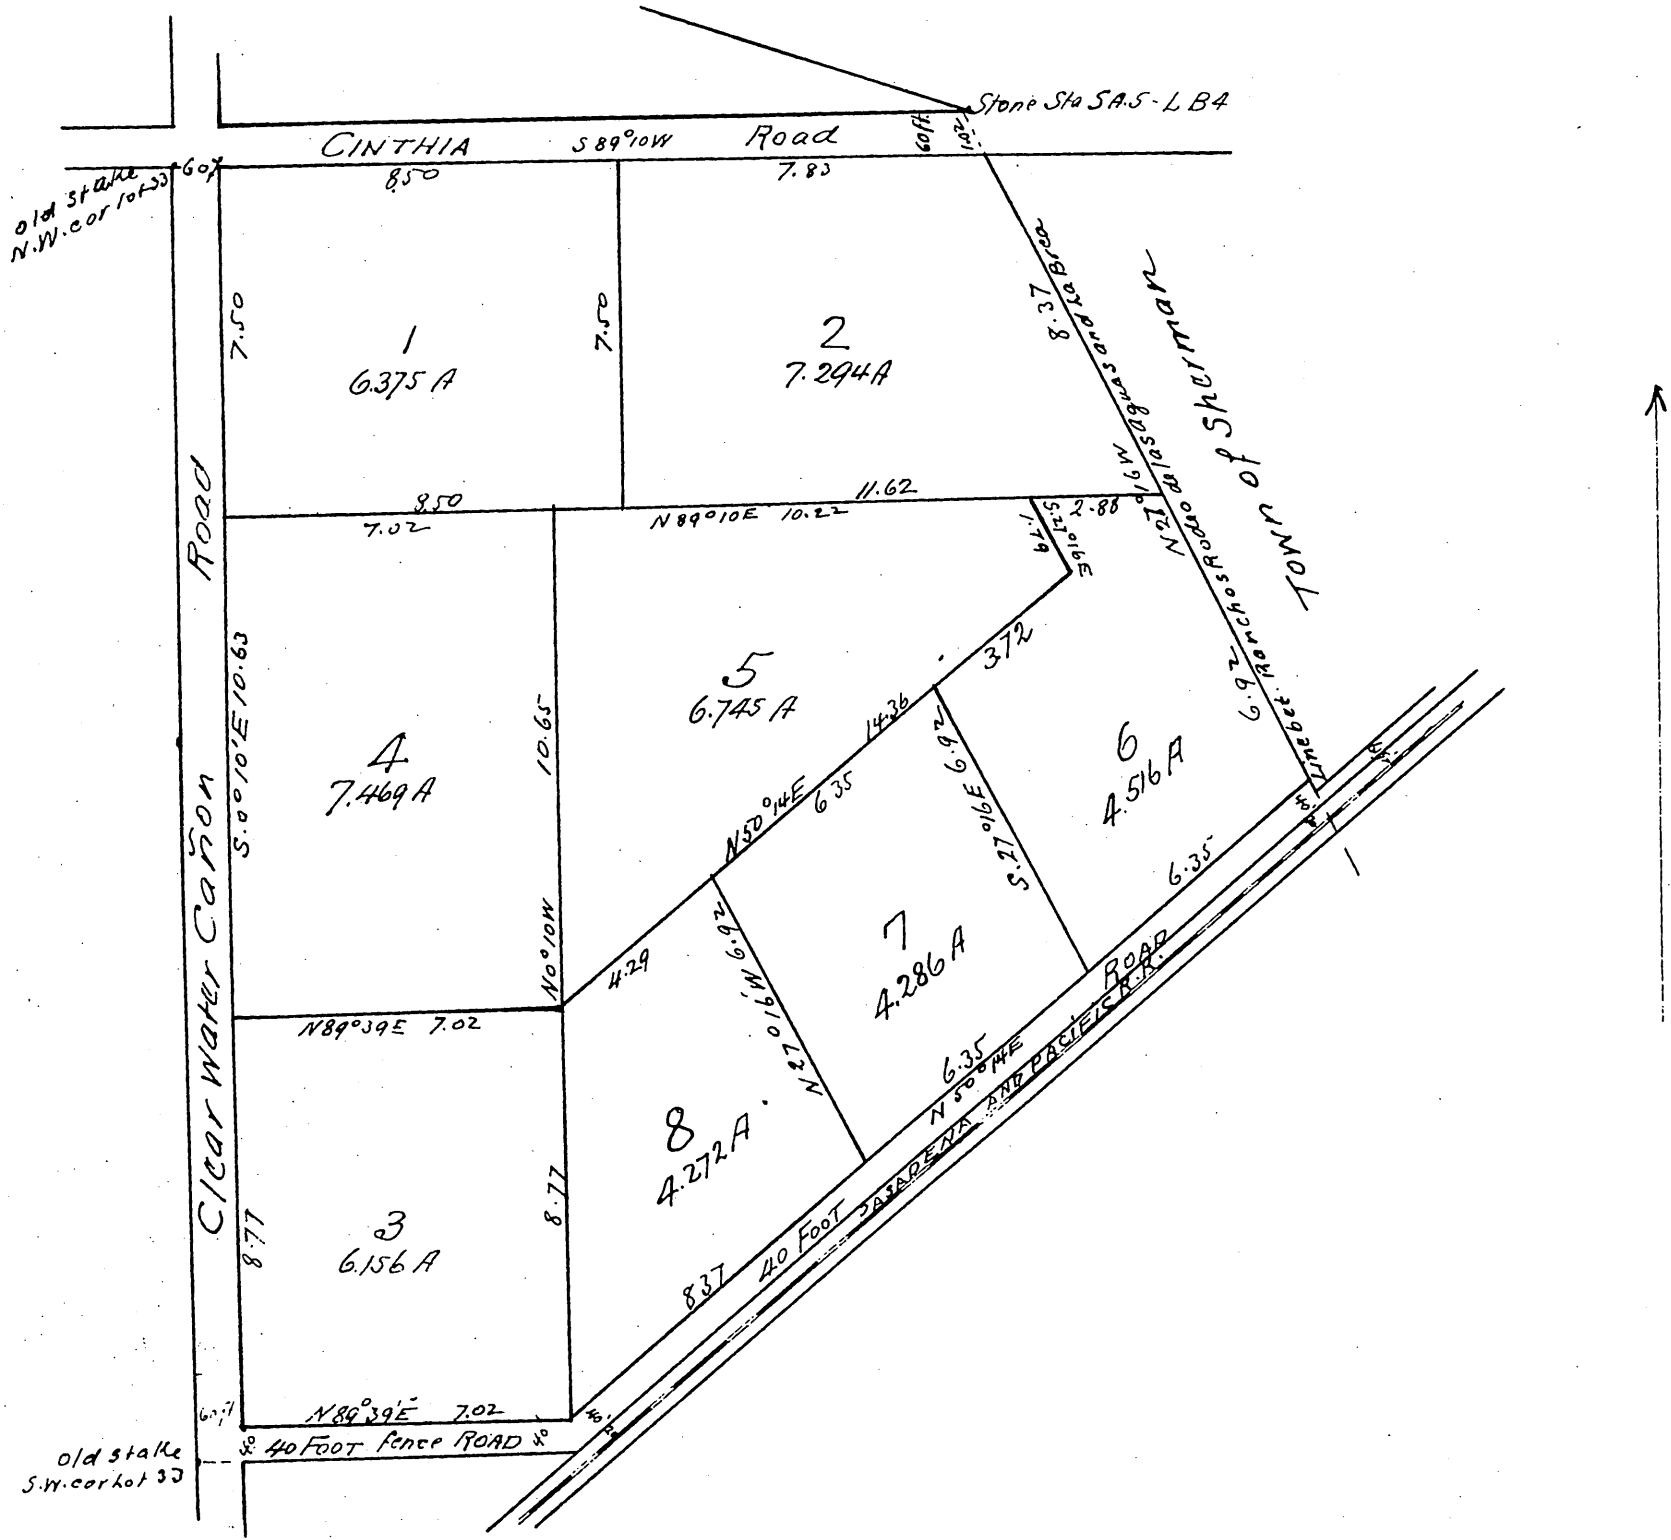

Mrs Elizabeth Schwalls Suddivision  
 of a portion of Lot 33  
 Rancho Rodeo de las Aguas  
 Los Angeles Co Cal.  
 March 1898 Wright and Nicholson  
 Scale 2 chs to 1 in

Owner  
 Elizabeth Schwall

A full true and correct copy of the original (Scale reduced to 5 chs to 1 in) recorded March 29 1898 at 22 min past 2 p.m. at request of J. Swall