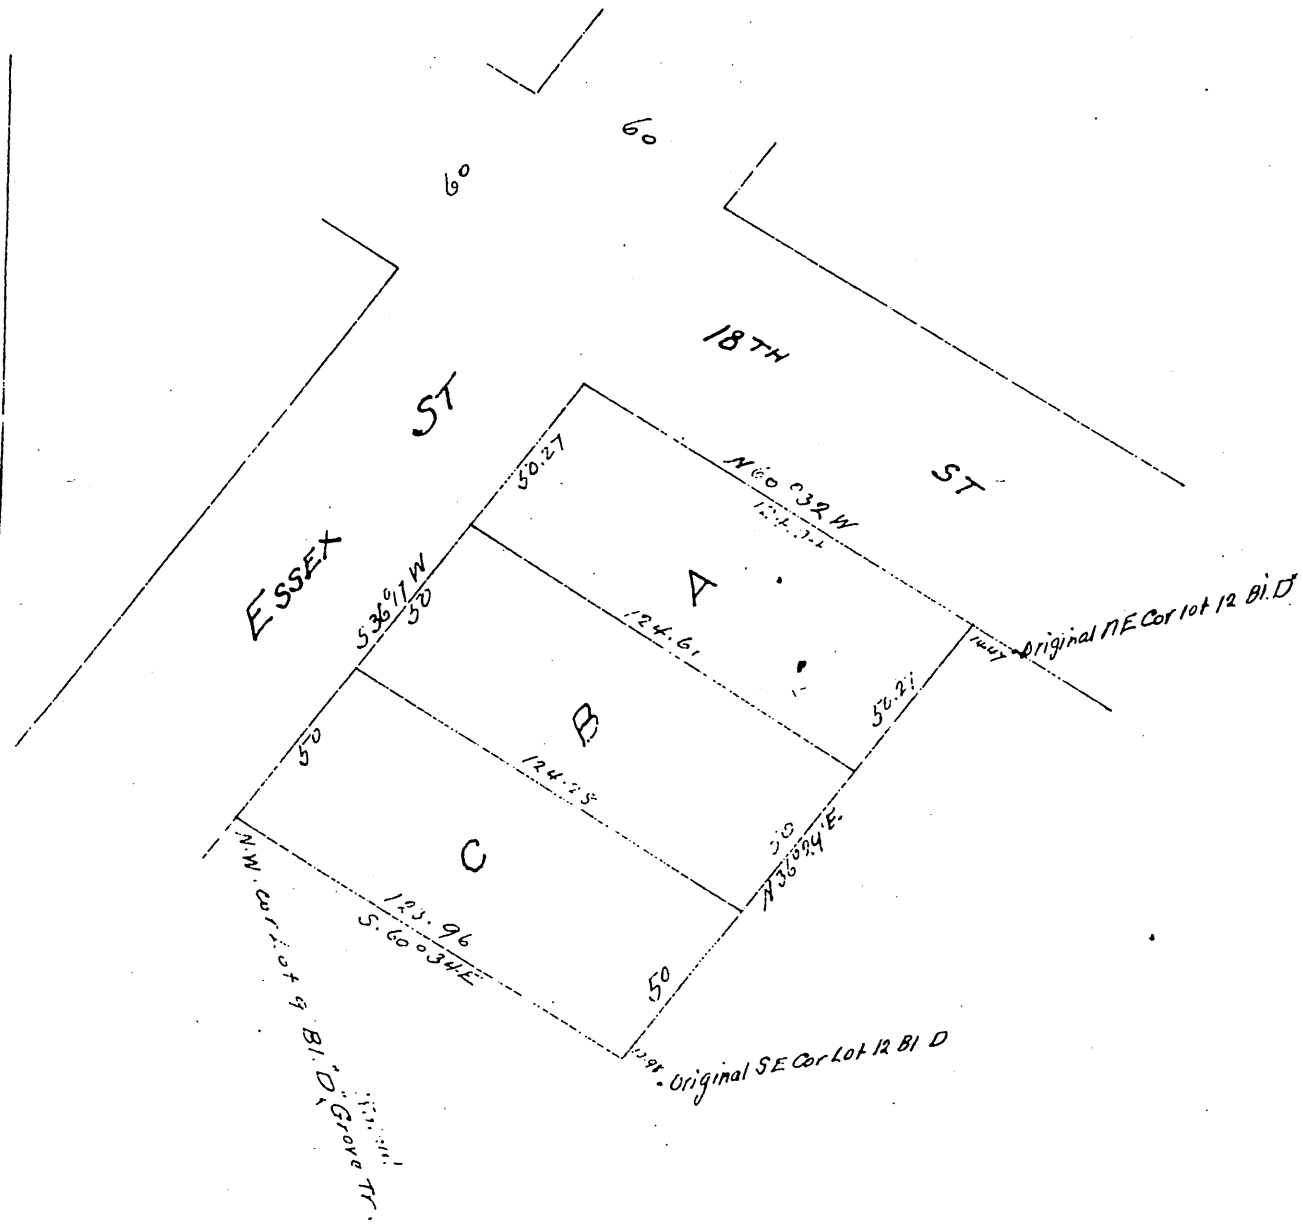

47000

Bosbyshell's Subdivision

Los Angeles, Cal

being a subdivision of Lots 10 and 11 and
the westerly 32 ft of Lot 12 in Block D of
the Walnut Grove Tract as per map
recorded in Book 22, pages 9 and 10 Misc Rec.

Owner

W^m F Bosbyshell

A full, true and correct copy of the original
 (Scale 50 feet to one inch) recorded Apr 28th
 1898 at 56 min past 10 am at request of
 W. F. Bosbyshell E. C. Hodgman Co. Rec.
 by E. T. Wright Co. Sur.