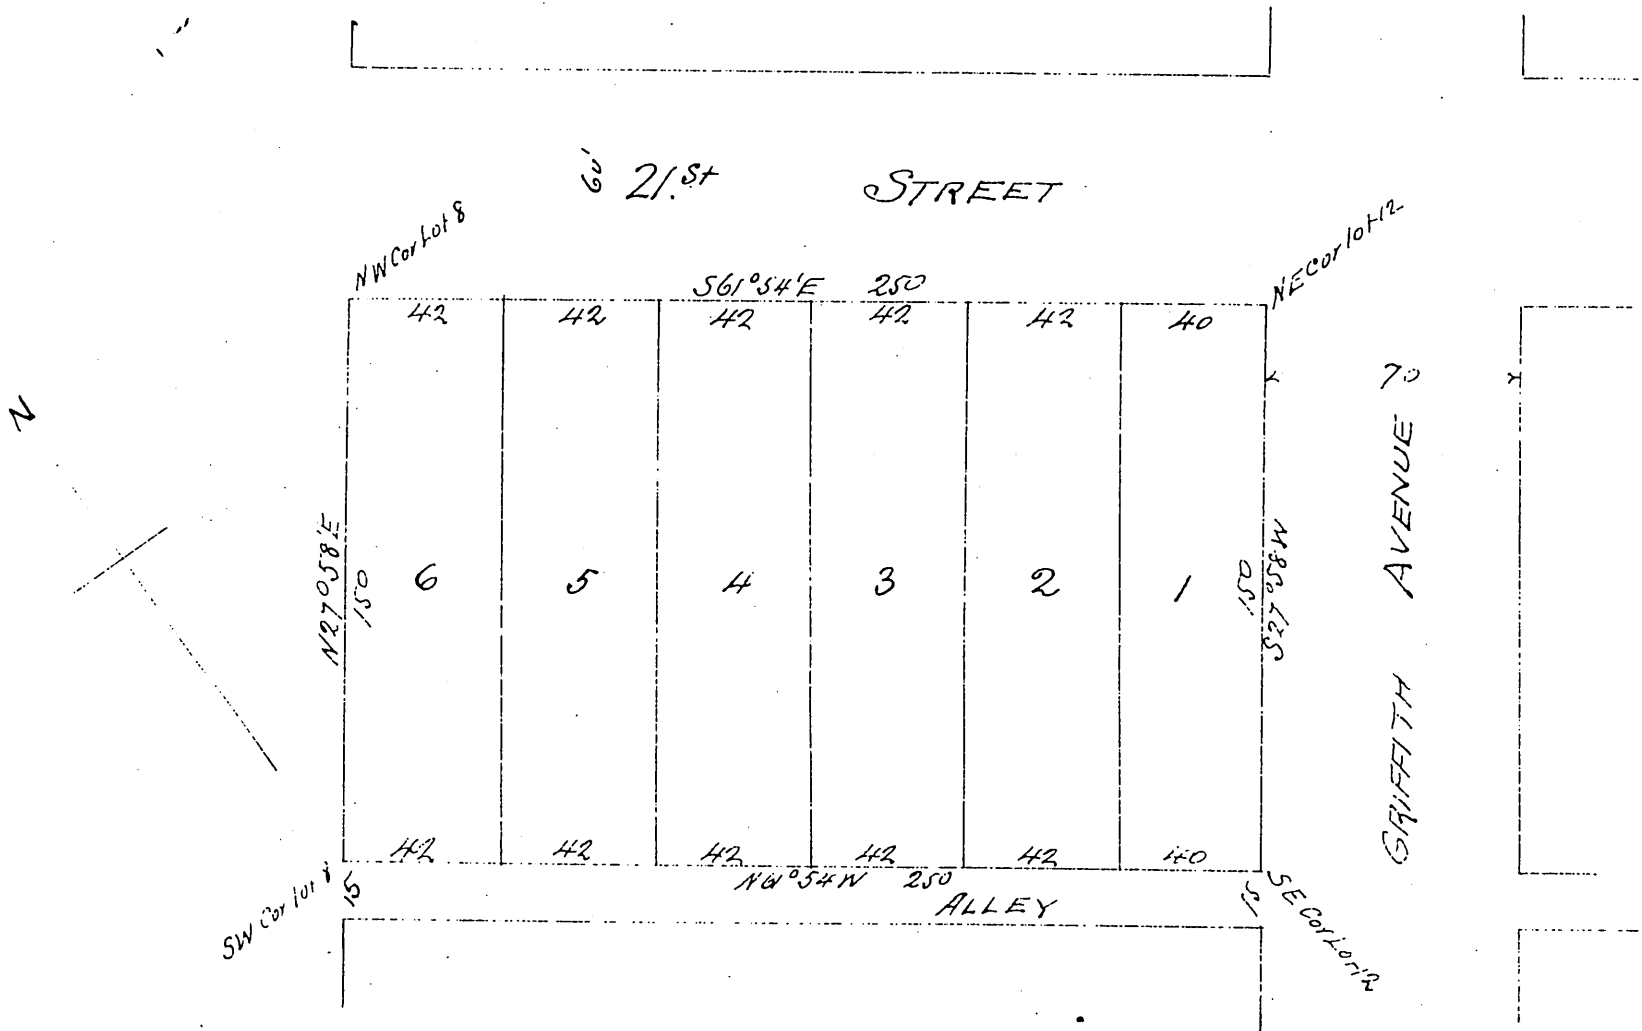

# Keller's Subdivision

of Lots 8, 9, 10, 11 & 12 Block K. Menlo Park Sub N<sup>o</sup> 2

as recorded in Book 59 Page 80 Misc Records

Surveyed May 28<sup>th</sup> 1898

by Skinner & Miller

Scale 30ft = 1 inch

Owner

R. W. Poindexter

A full true and correct copy of the original  
Scale reduced to 50 feet to one inch Recorded  
June 1, 1898 at 41 min past 11. A. M. at request  
of T. S. Wadsworth

E. C. Hodgman Co Rec  
by E. T. Wright - Geo. Sur.