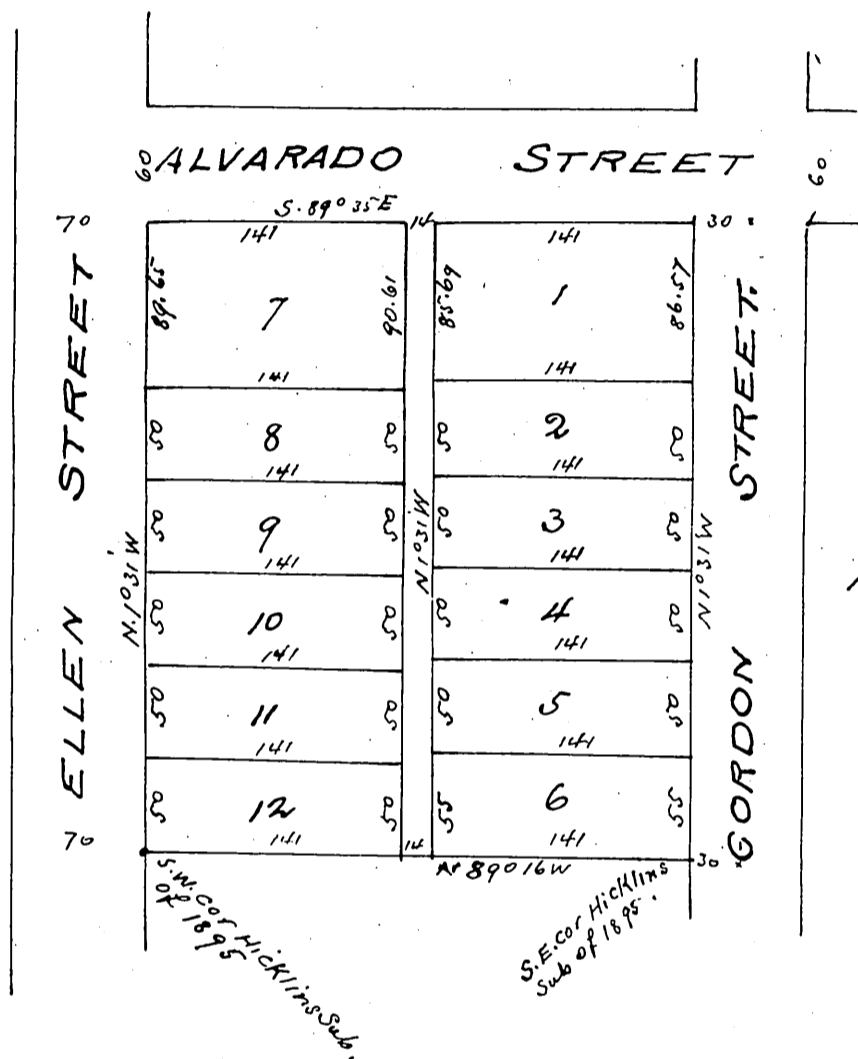

# Crabb's Subdivision of Hicklin Tract Pomona, Los Angeles Co Cal W.H. Sanders Civil Engineer

NOTE  
Error in original see Misc Rec 74-127

Owner  
Arza Crabb.

A full true and correct copy of the original (scale reduced to 100 ft to one in) recorded Aug 9th 1898 at 6 min past 3 p.m at request of Arza Crabb.  
E.C. Hodgman Co Rec.  
by E.T. Wright Co. Sur.