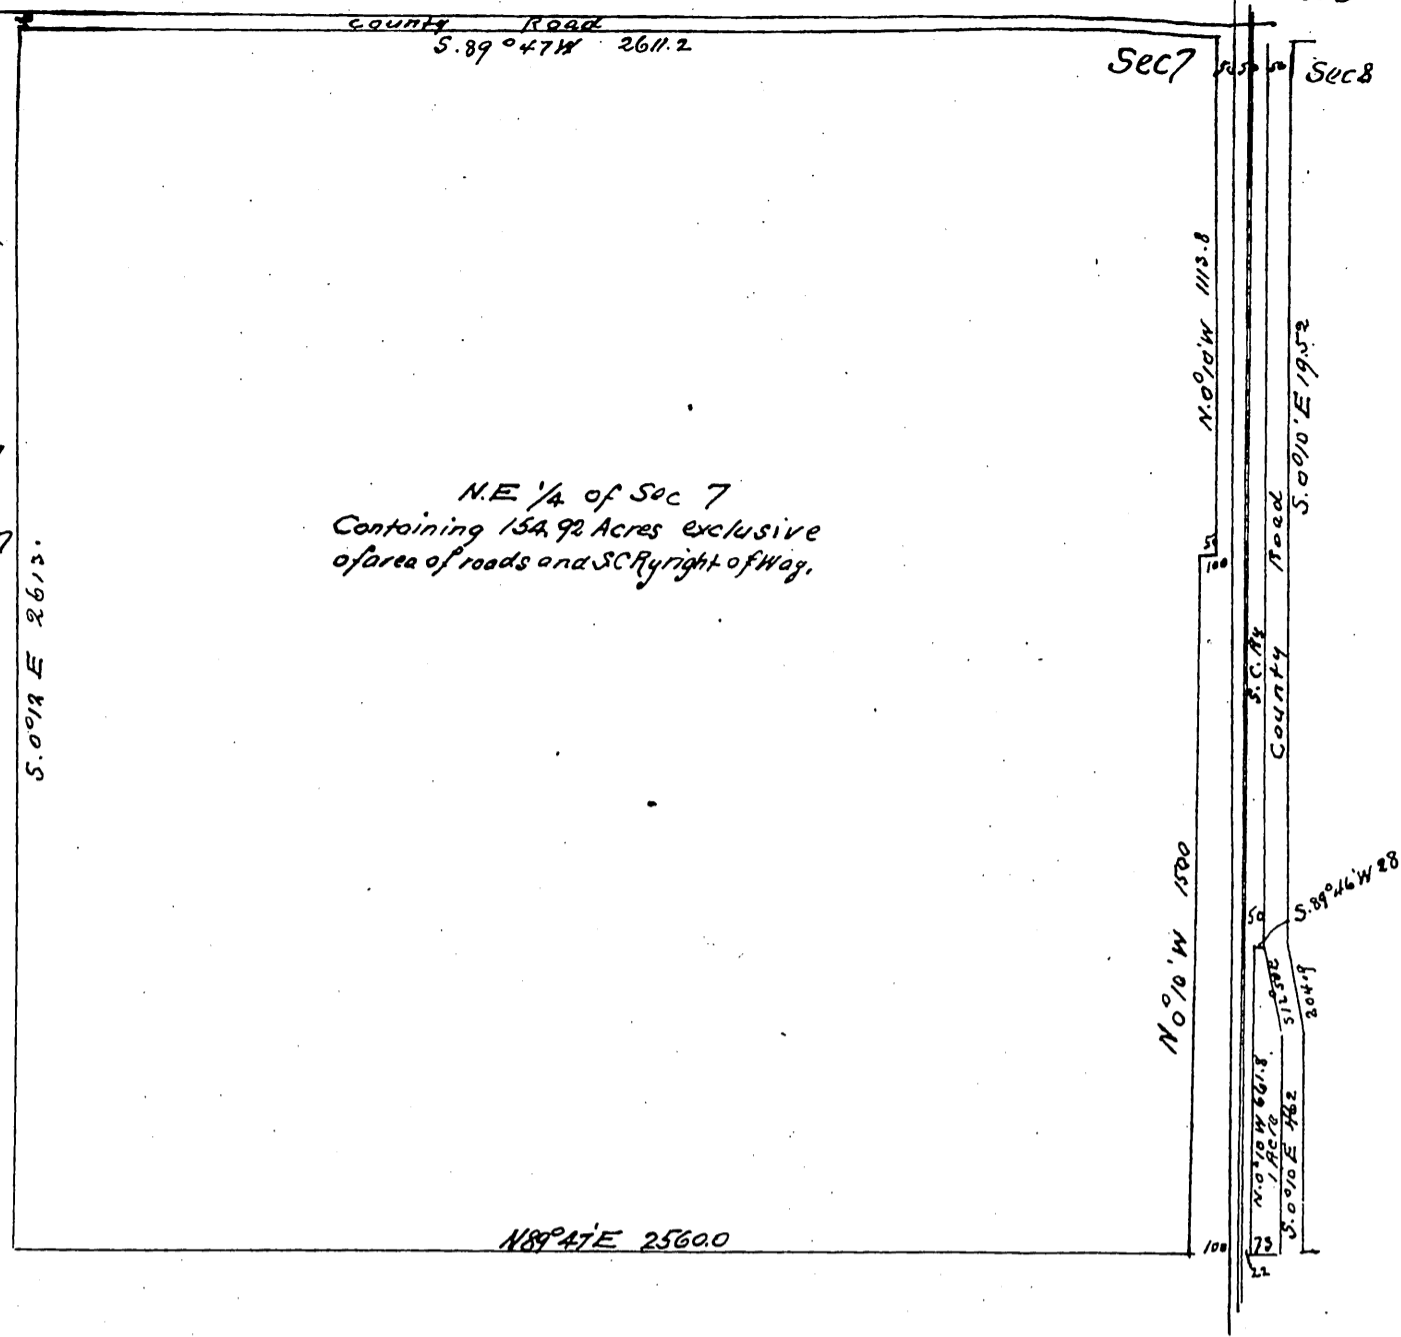

7097

97  
Sec 5  
Sec 6  
Sec 7  
Sec 8

Map  
of the  
Property of K. D. Wise  
in  
Sections 7 & 8 T. 3 S. R. 14 W. S. B. M.  
Sausal Redondo Subdivision  
Los Angeles Co California  
L. Friel Surveyor  
Scale 1 in = 400 ft

Owner  
K. D. Wise

A full true and correct copy of the original  
recorded Dec 2, 1898 at 55 min past 9 A.M.  
at request of K. D. Wise  
E. C. Hodgman Co Rec  
by E. T. Wright Co. Sur.