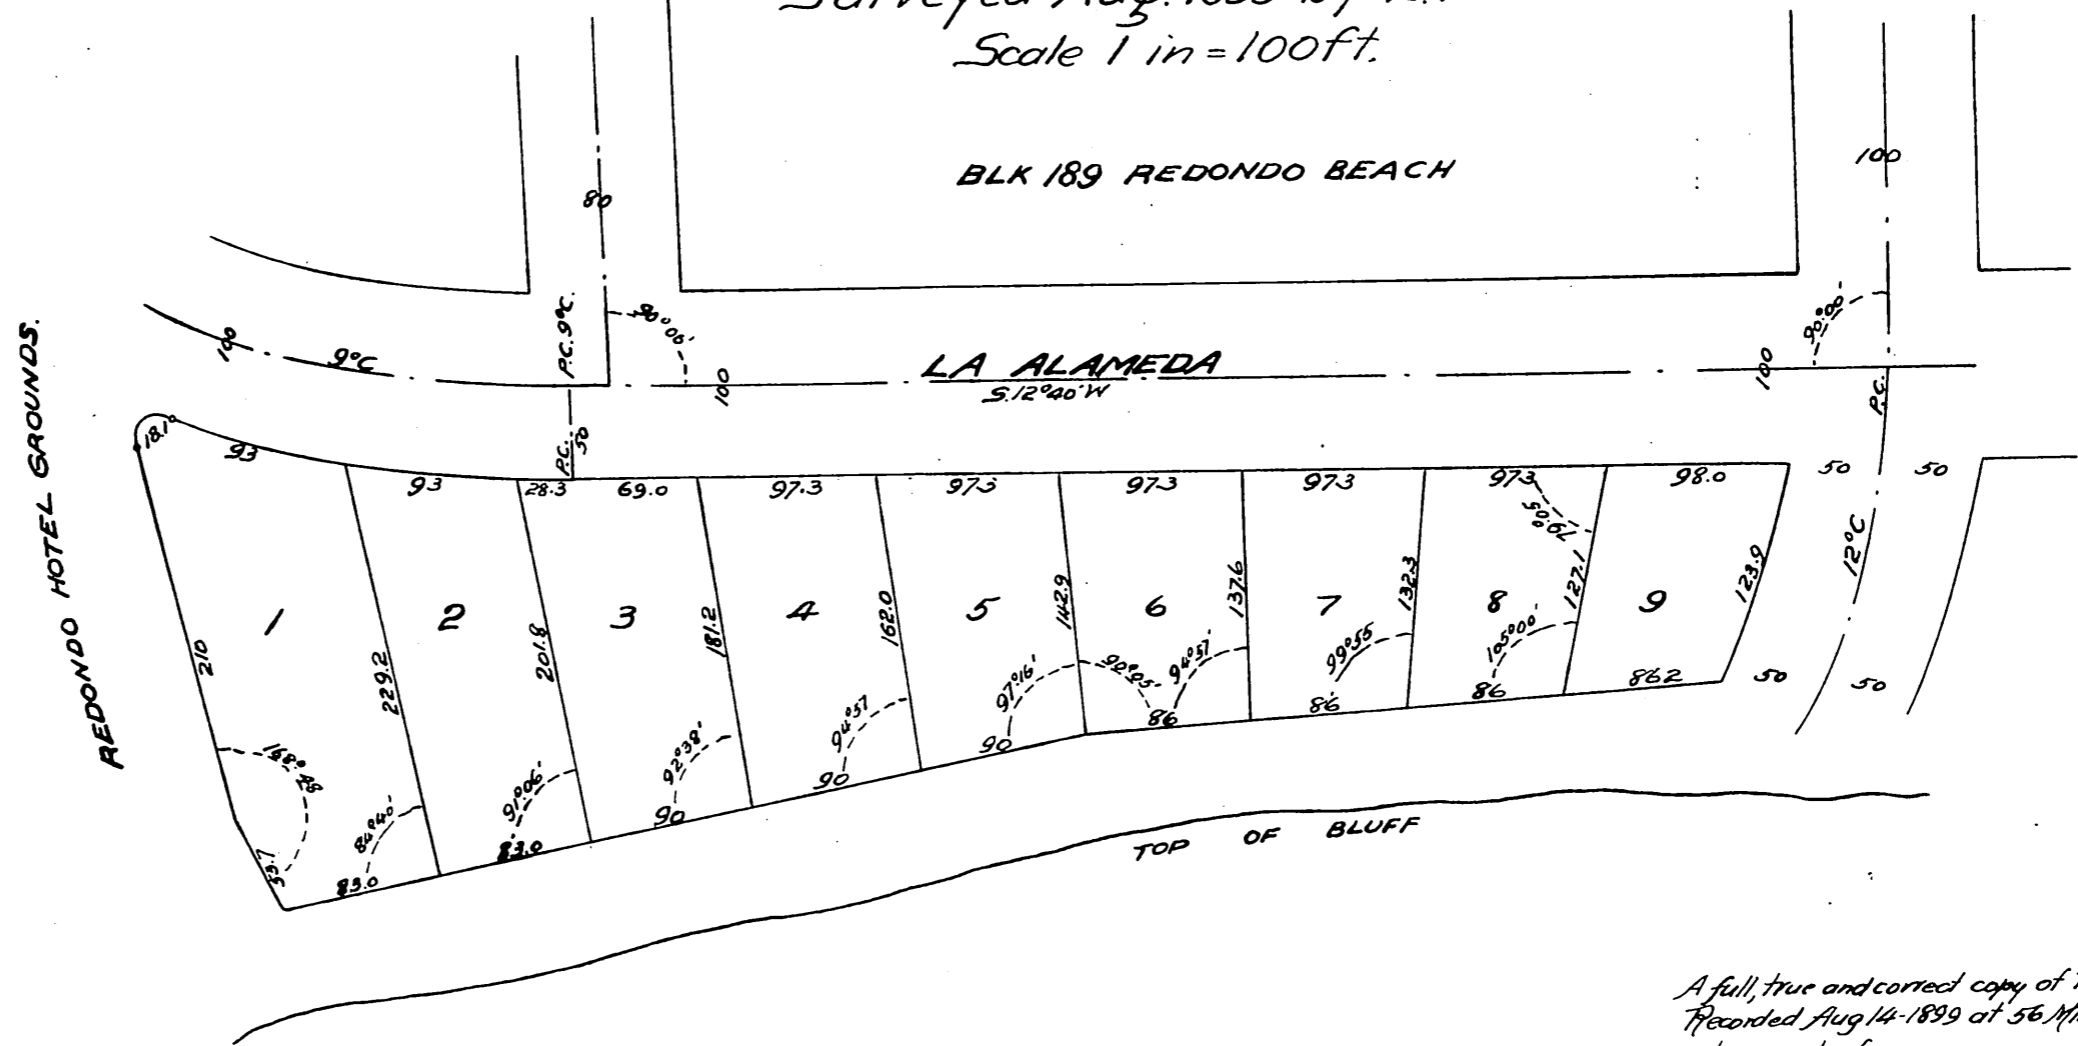

Map
of Block 215
REDONDO BEACH

Los Angeles Co. Cal.
Surveyed Aug. 1899 by L. Friel.
Scale 1 in = 100 ft.

I dedicate for public use the streets and alleys
as shown on this map.
Redondo Hotel Co
By H. B. Ainsworth, Secy.

A full, true and correct copy of the original
Recorded Aug 14-1899 at 56 Min. past 4 P.M.
at request of owner.
R. D. Wade County Recorder.
By Jos. H. Smith
Co. Sur. and ex officio Dep. Co. Rec.