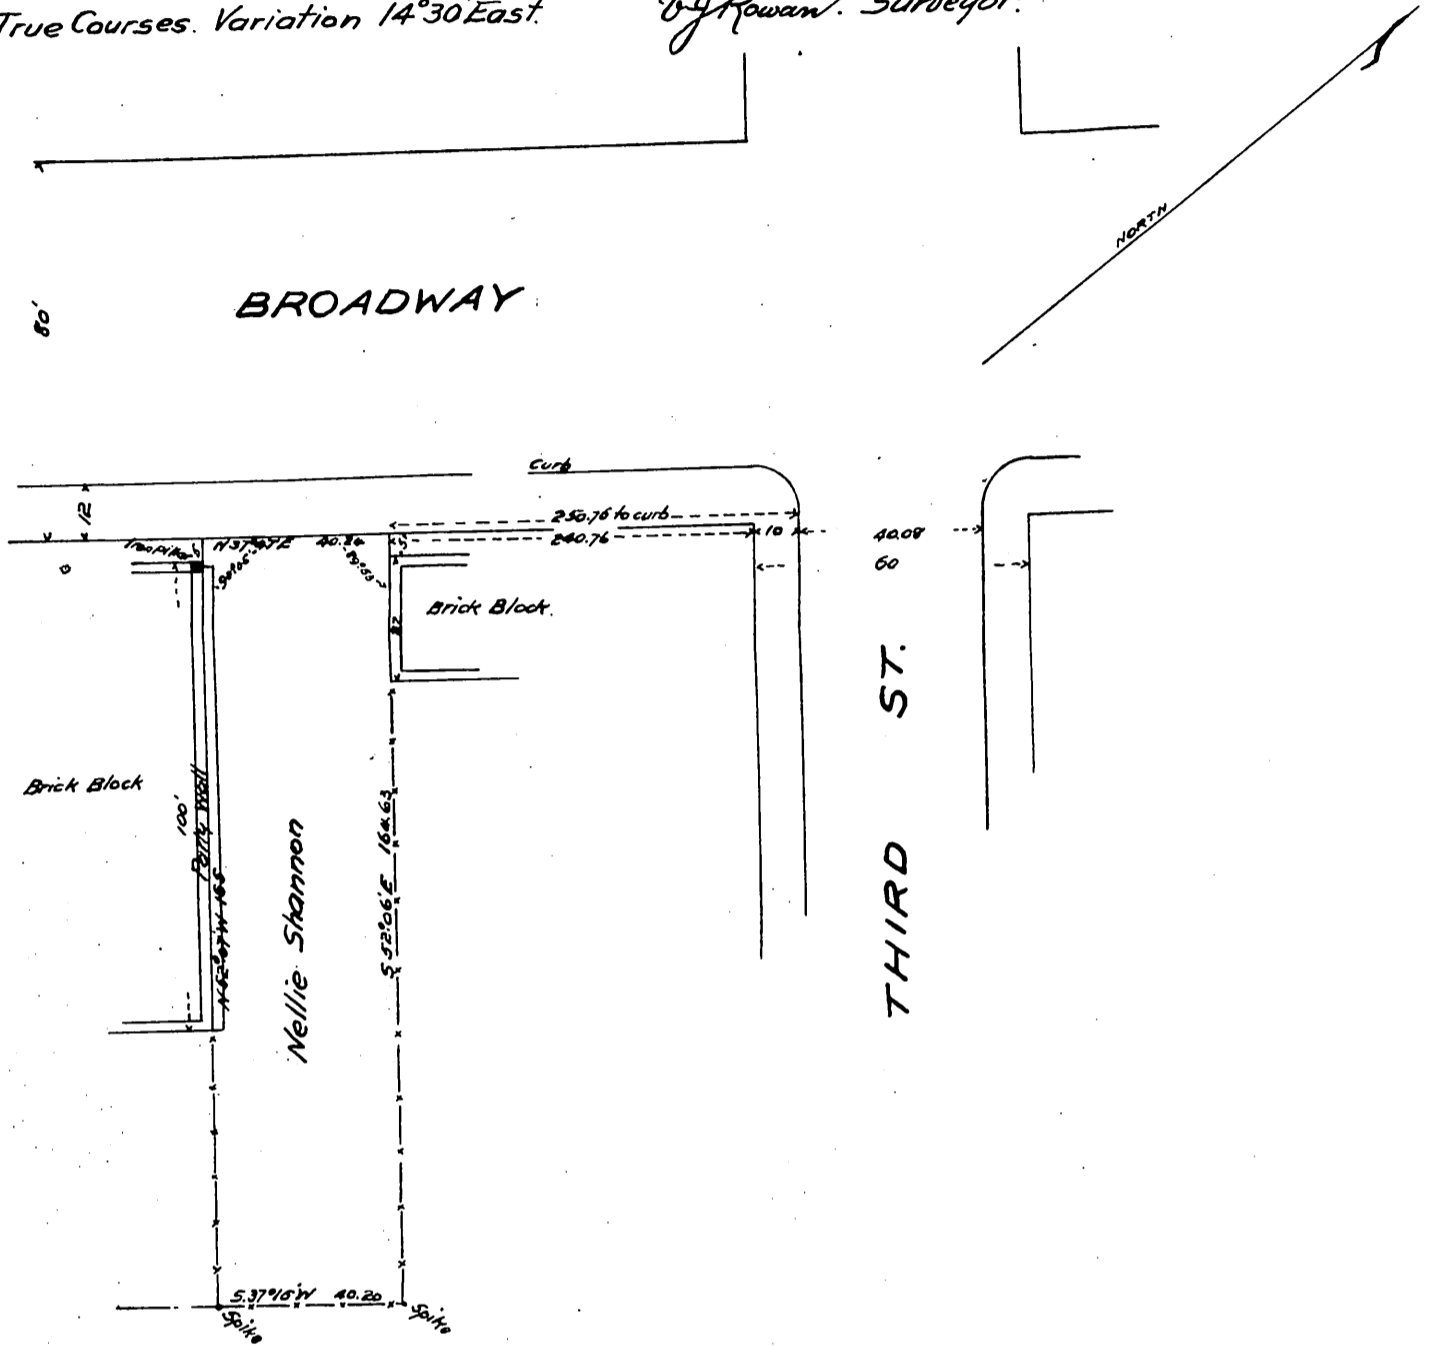

7277

Map of
LOT A
of the property of
NELLIE SHANNON
located in the

City of Los Angeles - State of California

Scale 20 feet to one inch
True Courses. Variation 14°30' East.

Surveyed July 1897 by
O. Rowan. Surveyor.

I dedicate for public use the streets
and alleys as shown on this map
Nellie Shannon.

A full, true and correct copy of the original
(Scale reduced to 40 feet to one inch)
Recorded Oct. 26 - 1899 at 36 Min. past 2 P.M.
at request of Nellie Shannon.