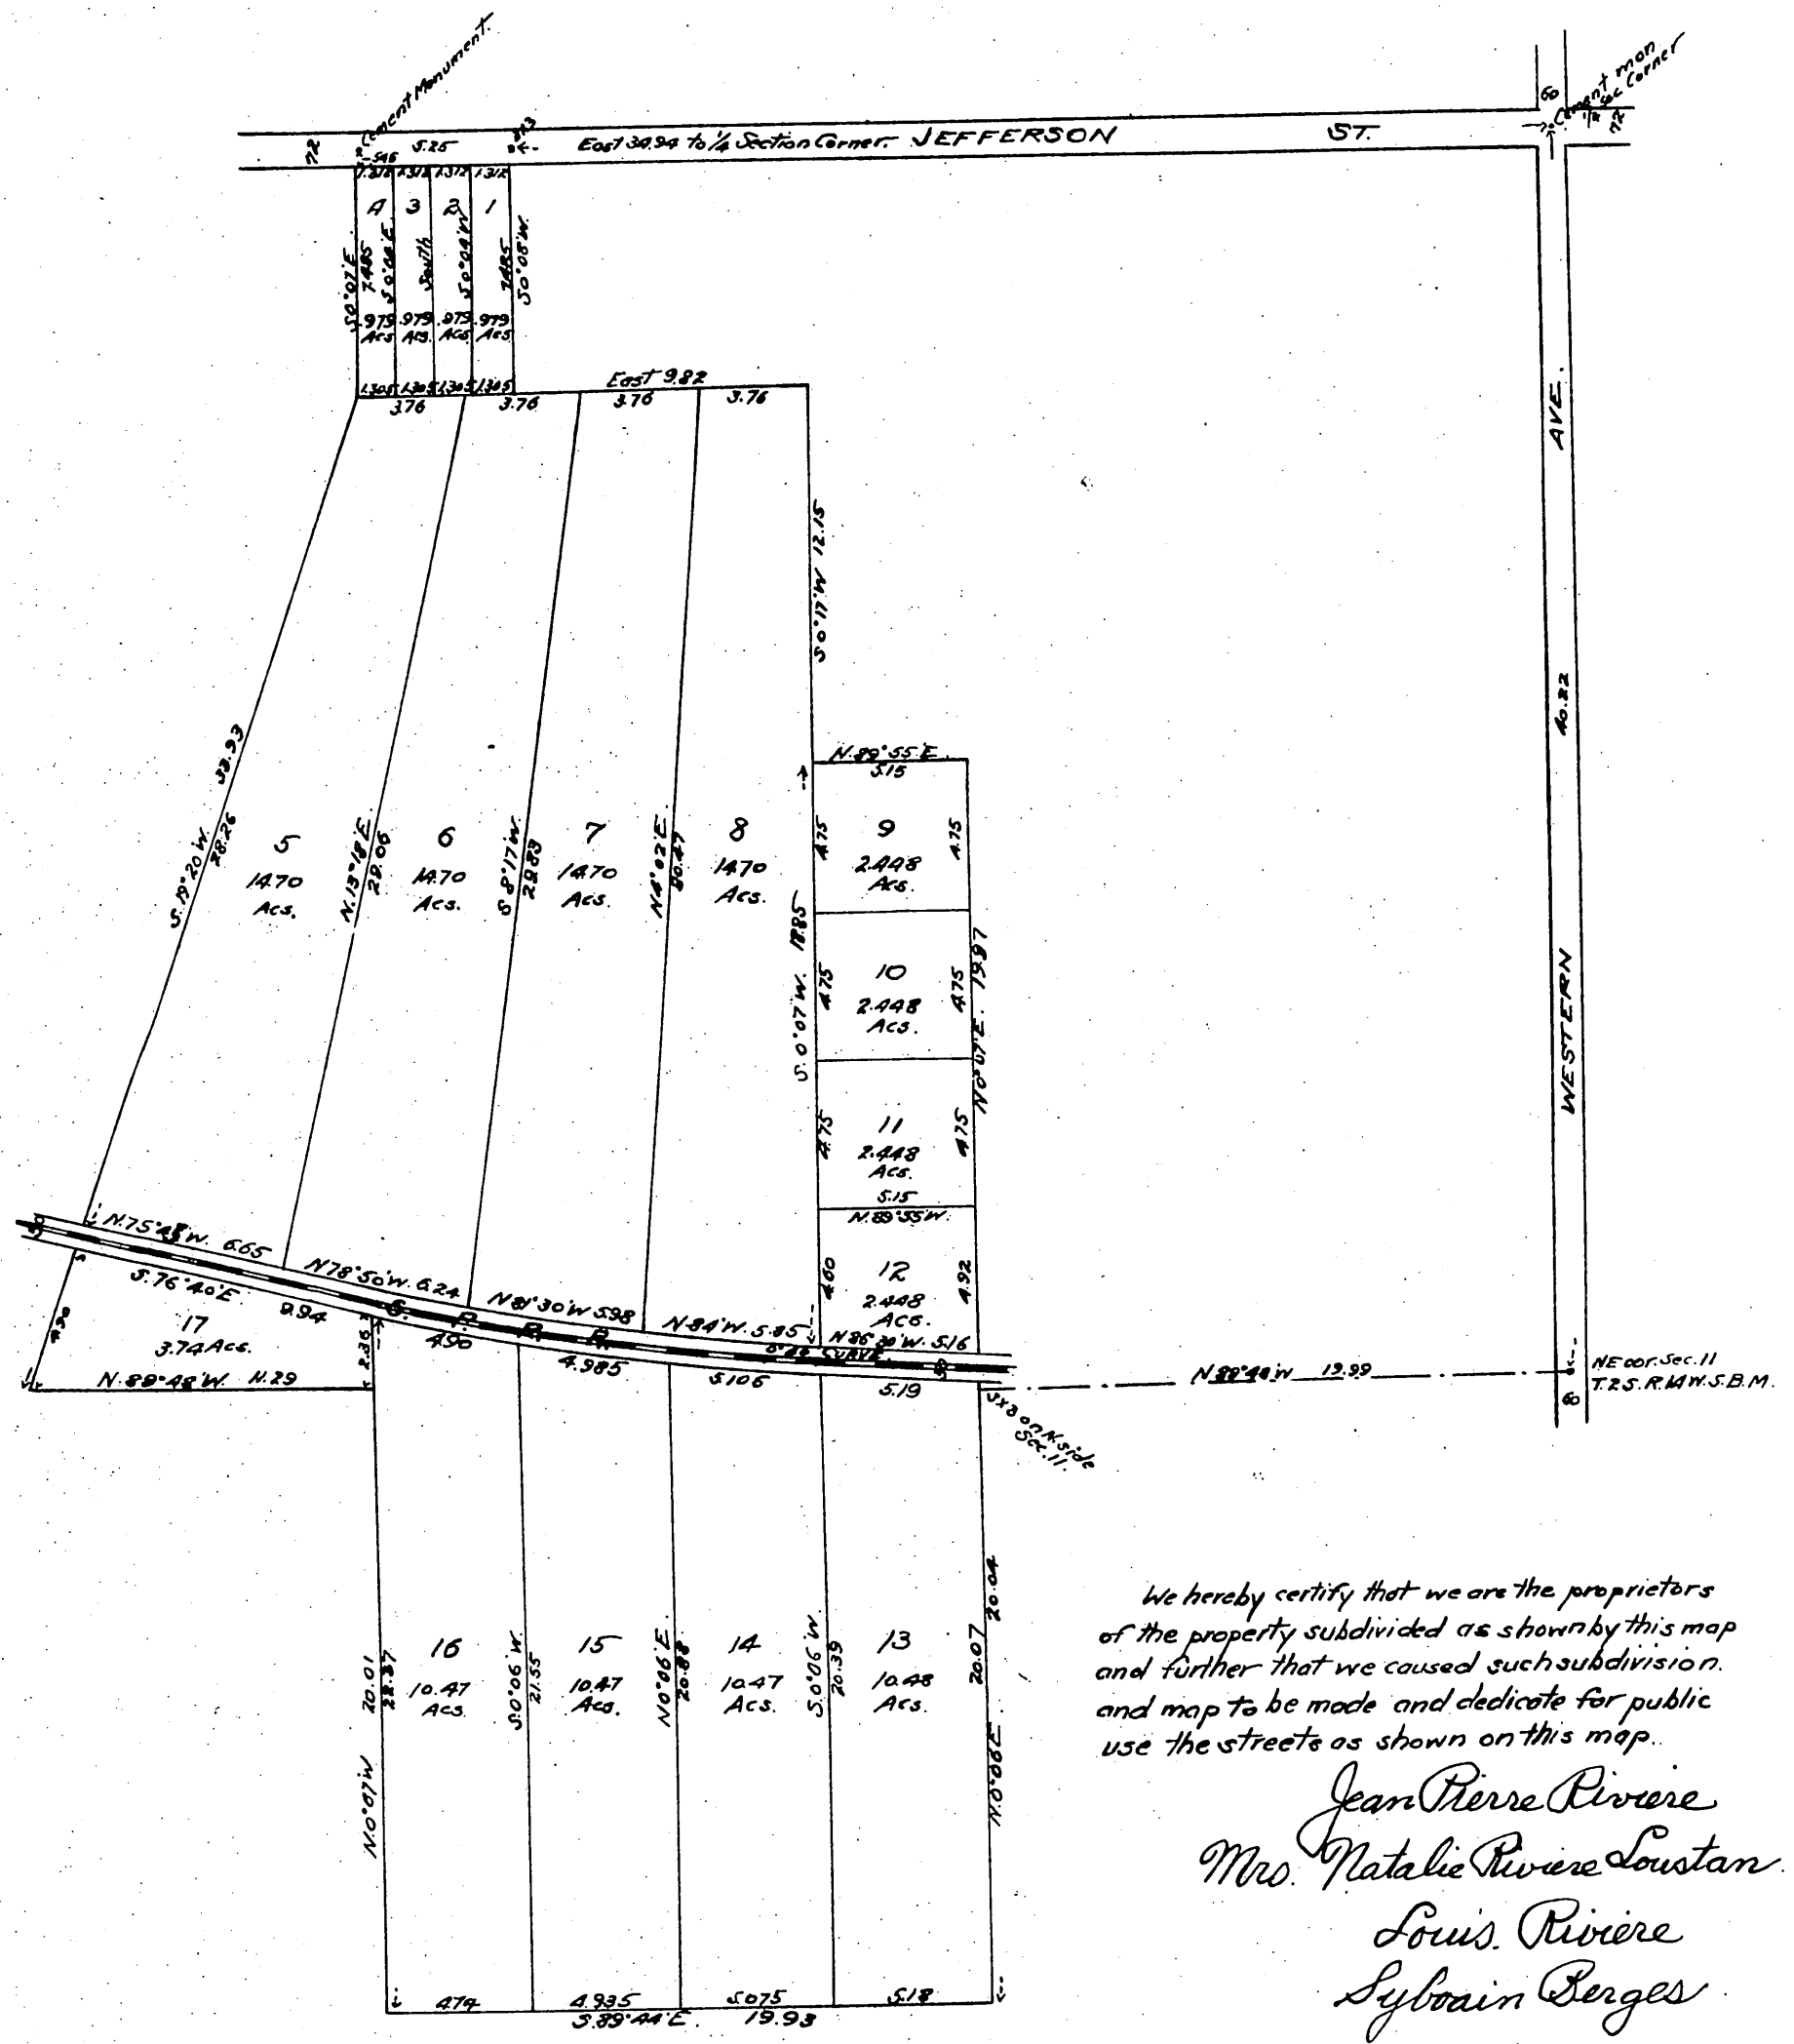

PARTITION MAP  
 ESTATE OF BERTRAND RIVIERE  
 in Secs. 2 and 11 T.2S. R.14W.  
 Surveyed under instructions of Silvain Berges.  
 Nov. 1901 by E.T. Wright.  
 Scale 4chs = 1inch.

We hereby certify that we are the proprietors of the property subdivided as shown by this map and further that we caused such subdivision and map to be made and dedicate for public use the streets as shown on this map.