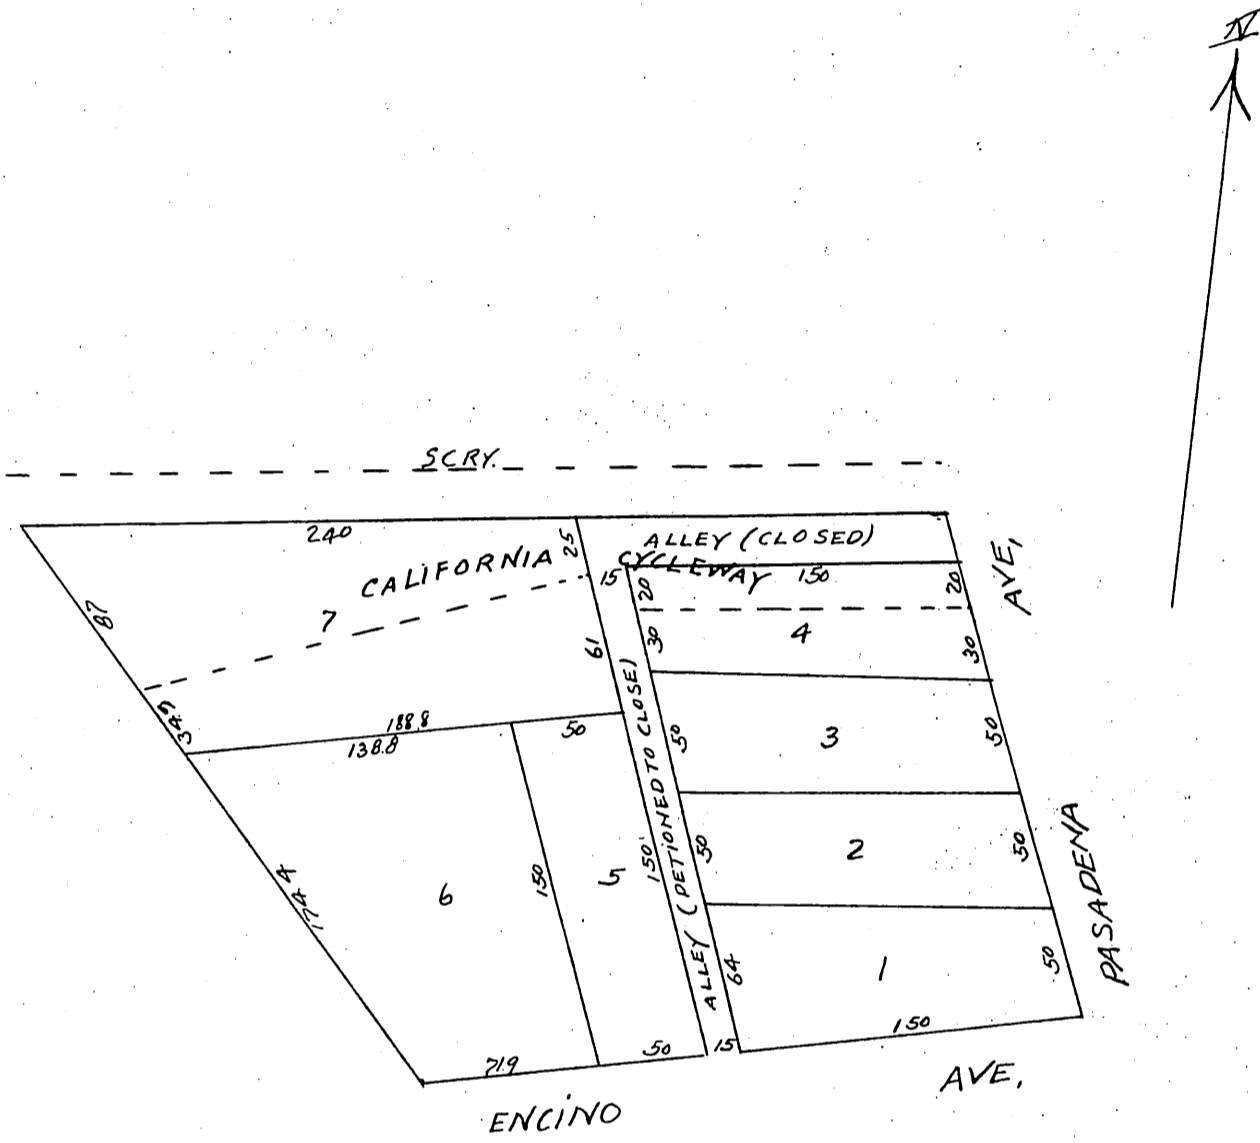

Map of  
Smiley and Scofield's Sub  
South Pasadena,  
Recorded in Miscellaneous Records Book 17 Page 83  
Scale 40' = 1"

Land tinted pink is owned by Edmin Carston.

Map by T. D. Allin 3-28-1902