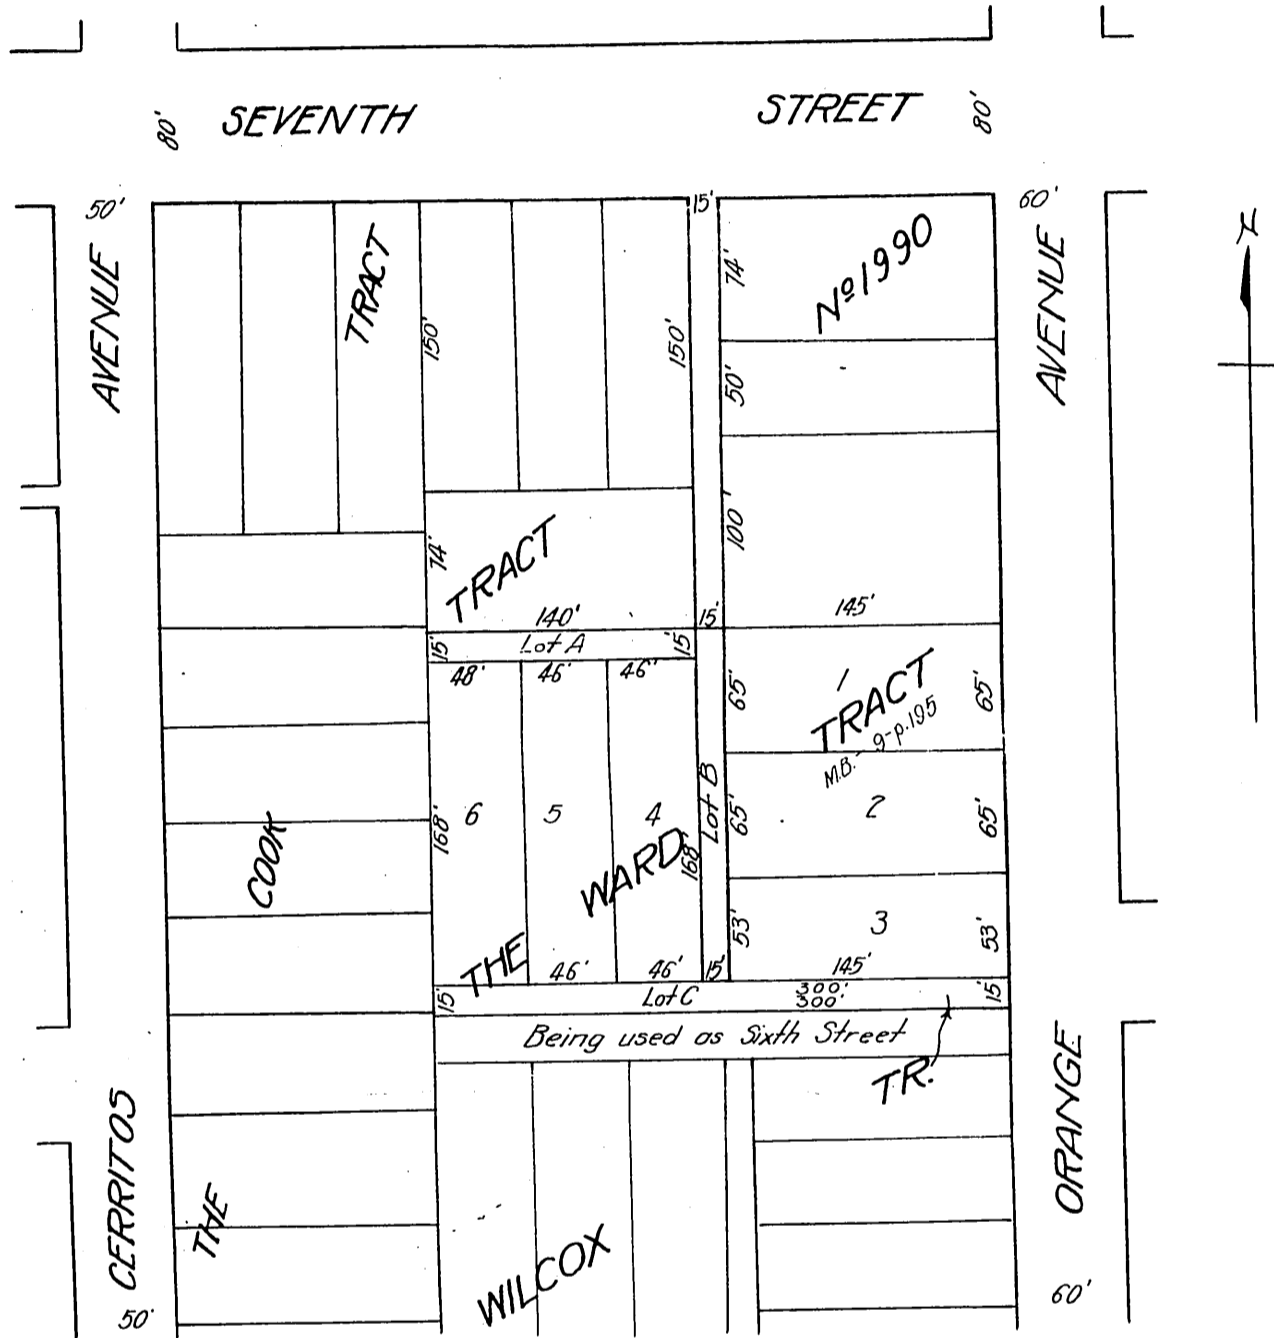

JOHN & MARY WEIDENKOPF  
TO  
CITY OF LONG BEACH

SKETCH SHOWING  
**LOT - B**  
 THE WARD TRACT  
 DEEDED TO THE  
 CITY OF LONG BEACH  
 FOR STREET & ALLEY PURP.  
 Red tint shows property deeded.  
 D: 30-137