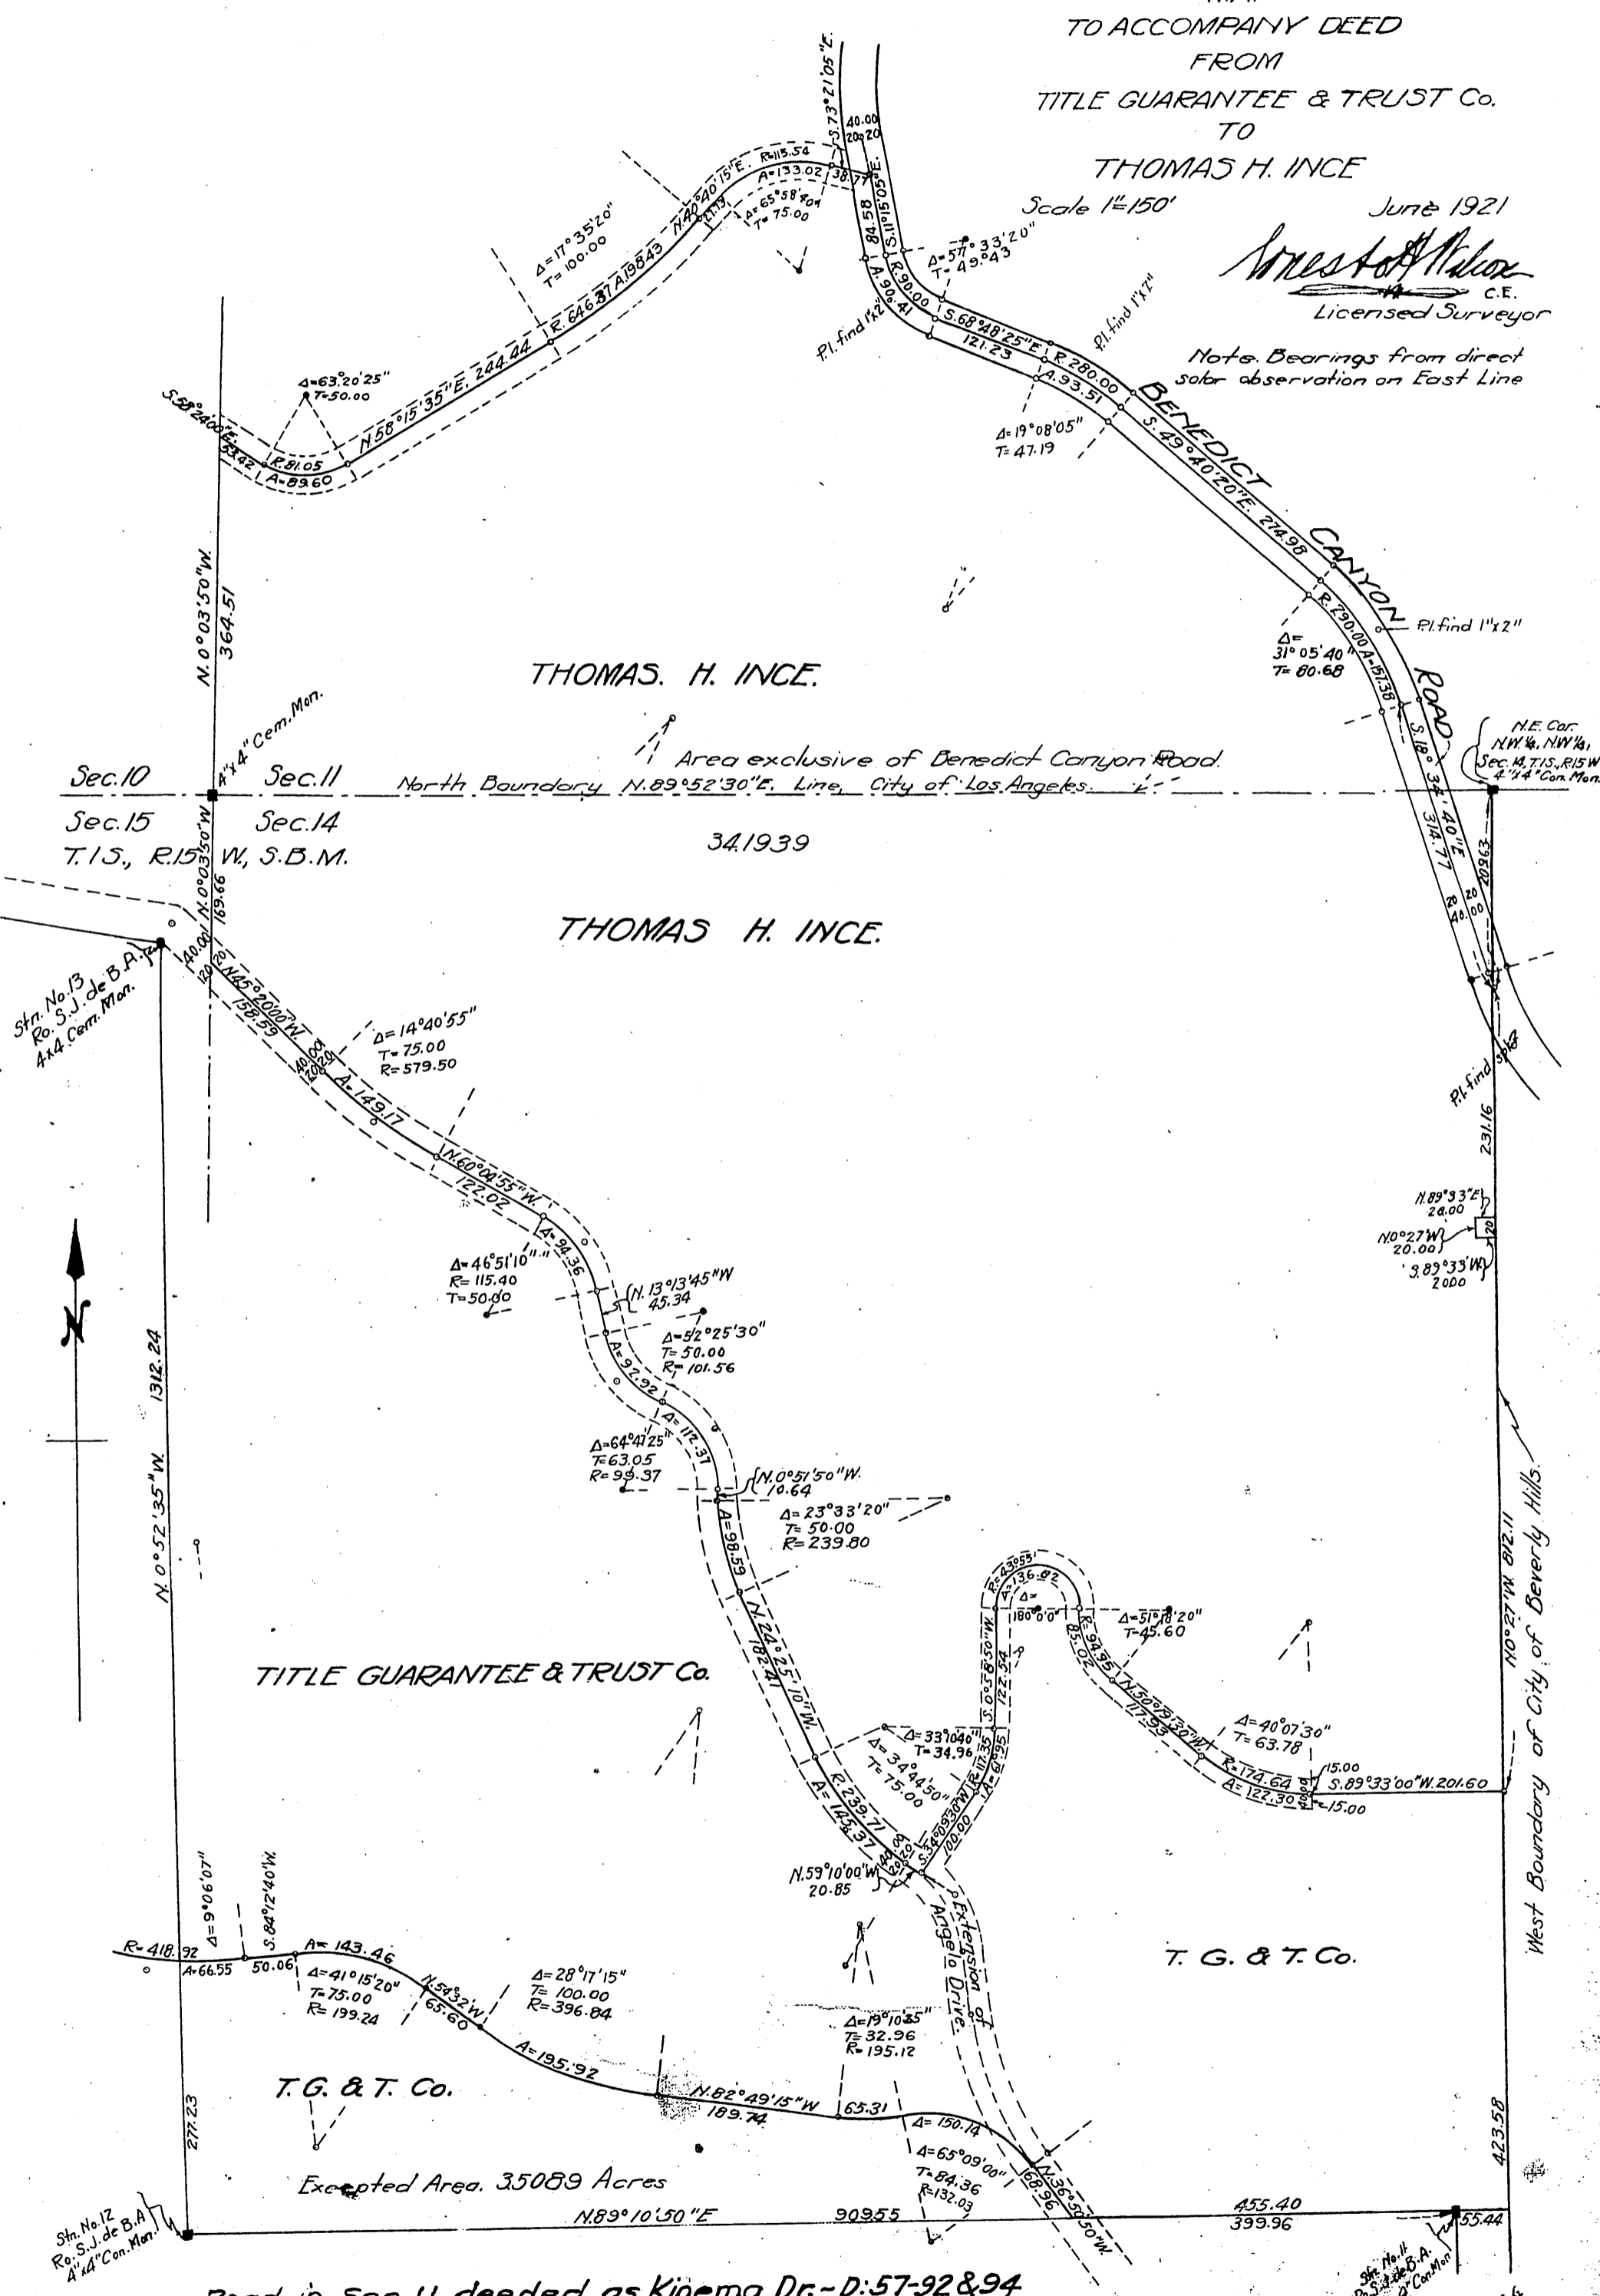

TITLE GUARANTEE & TRUST Co.
TO
THOMAS H. INCE

MAP
TO ACCOMPANY DEED
FROM
TITLE GUARANTEE & TRUST Co.
TO
THOMAS H. INCE

Scale 1"=150'

June 1921

Wm. H. Moore
C.E.
Licensed Surveyor

Note: Bearings from direct solar observation on East Line

Road in Sec. 11 deeded as Kinema Dr. - D: 57-92 & 94
Kinema Dr. changed to Hillgrove Dr. - Ord. 75408.

Excepted Area. 35089 Acres