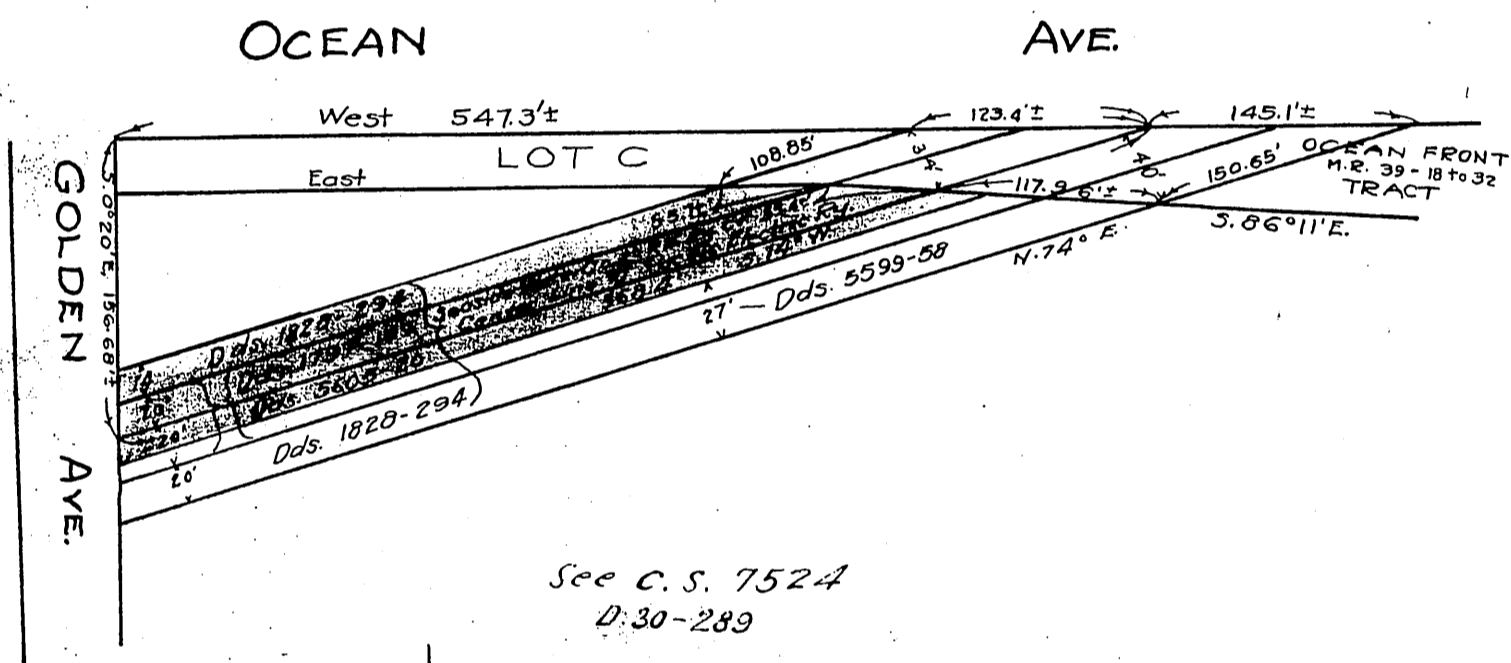

PACIFIC ELECTRIC RAILWAY
TO
D.I. PLETCHER

CITY OF LONG BEACH

C.E.K. 660

GMP 115
F.M.A.